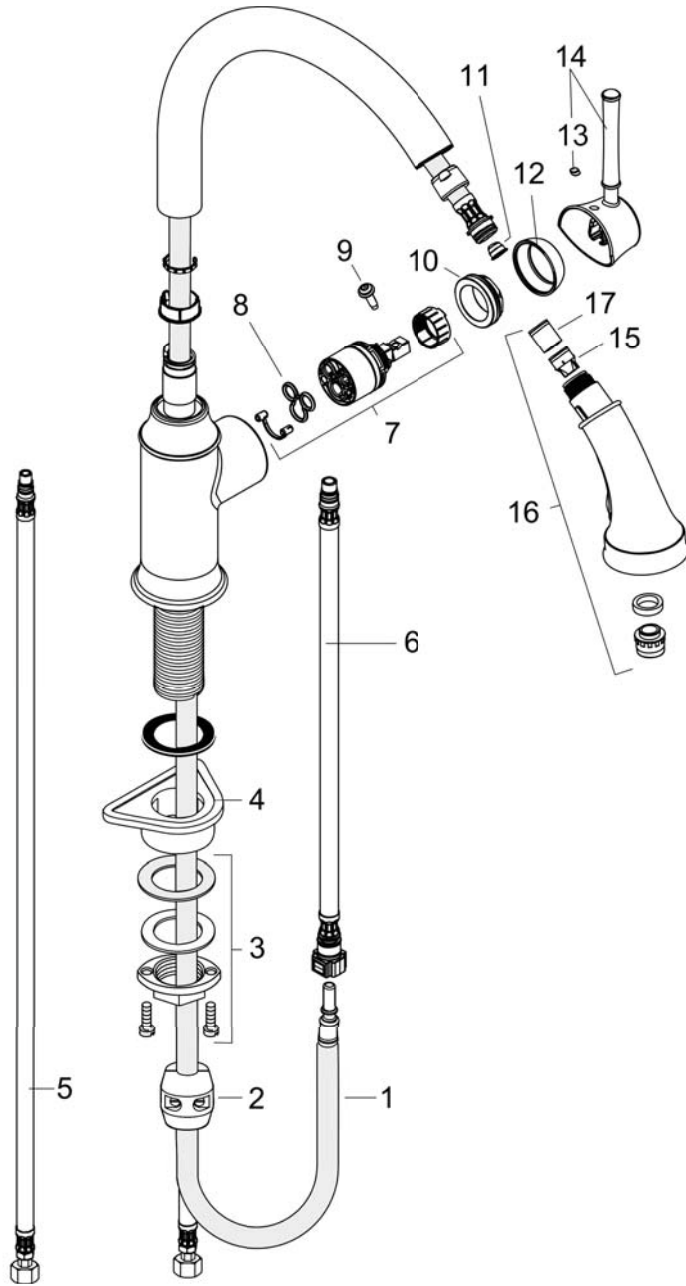

Talis C
HighArc Kitchen Faucet, 2-Spray Pull-Down, 1.75 GPM
 Finishes : **chrome** Part no. : **04215000**

Description

Features

- consists of: Single lever kitchen mixer, Base plate
- Swivel range 150°
- Full and needle spray
- Number of sprays: 2 spray modes
- Locking spray diverter (reverts to default spray mode upon valve closing)
- MagFit magnetic sprayhead docking
- Single-hole installation
- Flow: 1.75 GPM (6.6 L/Min)
- Ceramic cartridge
- 3/8" hoses
- Integrated double backflow prevention

Item details

Technology

Compliance

Product image

Scale drawing

Talis C
HighArc Kitchen Faucet, 2-Spray Pull-Down, 1.75 GPM
Finishes : **chrome** Part no. : **04215000**

Exploded drawing

Year of production: >11/15

Talis C

HighArc Kitchen Faucet, 2-Spray Pull-Down, 1.75 GPM

Finishes : **chrome** Part no. : **04215000**

Spare parts list

Year of production: >11/15

Pos.	Description	Part no.	Price	PU
1	hose 1,50 m	88624000	-	1
2	weight	92500000	-	1
3	fixing set (Ø 34)	95049000	-	1
4	support	97523000	-	1
5	connection hose 35½" M8x0,75 3/8"	96316001	-	1
6	connection hose 600 mm M10x1	95561000	-	1
7	cartridge, assy	92730000	-	1
8	seal	95008000	-	1
9	locking screw for handle	95140000	-	1
10	nut	97209000	-	1
11	filter	97735000	-	1
12	flange	95498000	-	1
13	screw cover	96338000	-	1
14	handle	95900000	-	1
15	set of non return valves DW 15	97350000	-	1
16	handspray	95899000	-	1
17	non return valve	93218000	-	1
a	spout cpl.	95897000	-	1
b	aerator M24x1 (25 l/min)	13914000	-	1