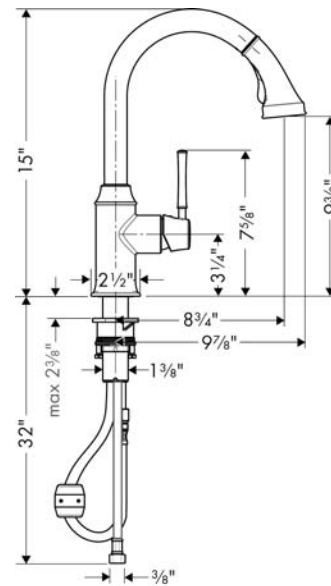

Talis C
HighArc Kitchen Faucet, 2-Spray Pull-Down, 1.75 GPM
 Finishes : **chrome** Part no. : **04215000**

Description

Features

- consists of: Single lever kitchen mixer, Base plate
- Swivel range 150°
- Full and needle spray
- Number of sprays: 2 spray modes
- Locking spray diverter (reverts to default spray mode upon valve closing)
- MagFit magnetic sprayhead docking
- Single-hole installation
- Flow: 1.75 GPM (6.6 L/Min)
- Ceramic cartridge
- 3/8" hoses
- Integrated double backflow prevention

Item details

Technology

Compliance

Product image

Scale drawing

Talis C
HighArc Kitchen Faucet, 2-Spray Pull-Down, 1.75 GPM
Finishes : **chrome** Part no. : **04215000**

Exploded drawing

Year of production: >11/15

Talis C

HighArc Kitchen Faucet, 2-Spray Pull-Down, 1.75 GPM

Finishes : **chrome** Part no. : **04215000**

Spare parts list

Year of production: >11/15

Pos.	Description	Part no.	Price	PU
1	hose 1,50 m	88624000	-	1
2	weight	92500000	-	1
3	fixing set (Ø 34)	95049000	-	1
4	support	97523000	-	1
5	connection hose 35½" M8x0,75 3/8"	96316001	-	1
6	connection hose 600 mm M10x1	95561000	-	1
7	cartridge, assy	92730000	-	1
8	seal	95008000	-	1
9	locking screw for handle	95140000	-	1
10	nut	97209000	-	1
11	filter	97735000	-	1
12	flange	95498000	-	1
13	screw cover	96338000	-	1
14	handle	95900000	-	1
15	set of non return valves DW 15	97350000	-	1
16	handspray	95899000	-	1
17	non return valve	93218000	-	1
a	spout cpl.	95897000	-	1
b	aerator M24x1 (25 l/min)	13914000	-	1