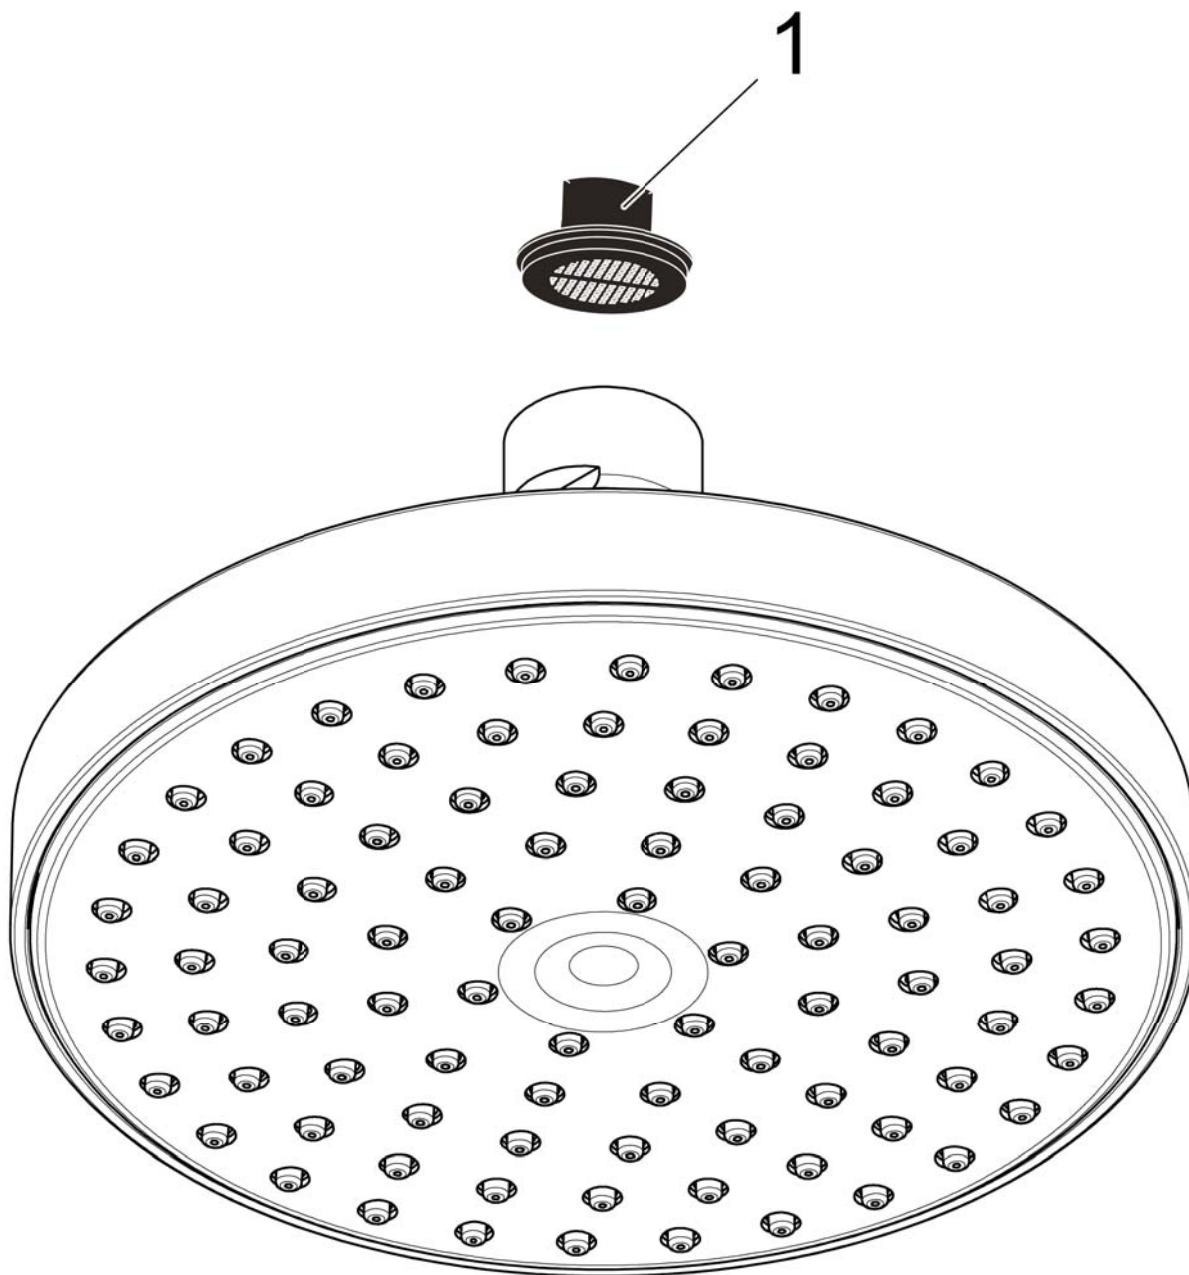

Raindance S
Showerhead 150 1-Jet, 2.0 GPM
 Finishes : **chrome** Part no. : **04342000**

Description

Features

- 90 no-clog spray channels
- Spray modes: RainAir
- Flow: 2.0 GPM (7.6 L/Min)
- Gray spray disc

Item details

Technology

Compliance

Product image

Scale drawing

Raindance S
Showerhead 150 1-Jet, 2.0 GPM
Finishes : **chrome** Part no. : **04342000**

Exploded drawing

Year of production: >06/10

Raindance S
Showerhead 150 1-Jet, 2.0 GPM
 Finishes : **chrome** Part no. : **04342000**

Spare parts list

Year of production: >06/10

Pos.	Description	Part no.	Price	PU
1	filter packing	88649000	-	1