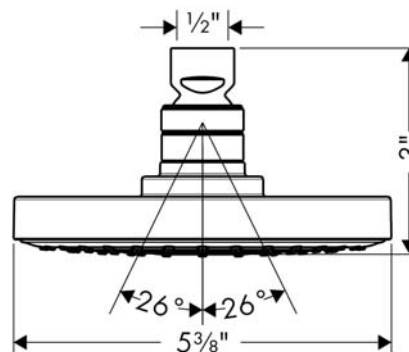

Raindance S
Showerhead 150 1-Jet, 2.0 GPM
 Finishes : **chrome** Part no. : **04342000**

Description

Features

- 90 no-clog spray channels
- Spray modes: RainAir
- Flow: 2.0 GPM (7.6 L/Min)
- Gray spray disc

Item details

Technology

Compliance

Product image

Scale drawing

Raindance S
Showerhead 150 1-Jet, 2.0 GPM
Finishes : **chrome** Part no. : **04342000**

Exploded drawing

Year of production: >06/10

Raindance S
Showerhead 150 1-Jet, 2.0 GPM
 Finishes : **chrome** Part no. : **04342000**

Spare parts list

Year of production: >06/10

Pos.	Description	Part no.	Price	PU
1	filter packing	88649000	-	1