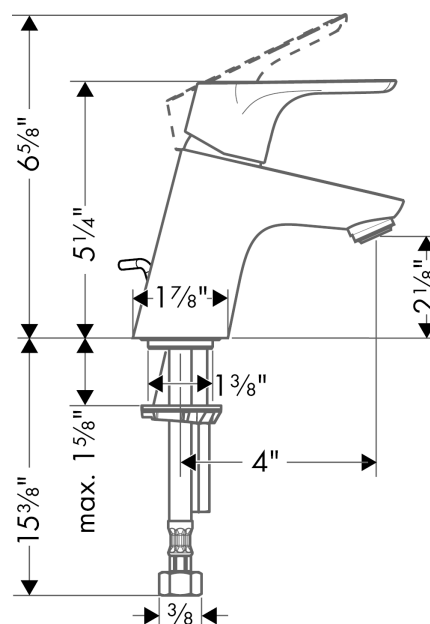

Focus

Single-Hole Faucet 70 with Pop-Up Drain, 1.2 GPM

Finishes : **chrome** Part no. : **04370000**

Description

Features

- consists of: Single-handle faucet, Base plate
- Aerated spray
- Flow: 1.2 GPM (4.5 L/Min)
- Ceramic cartridge
- Includes pop-up drain

Item details

List Price

Technology

Compliance

Product image

Scale drawing

Focus

Single-Hole Faucet 70 with Pop-Up Drain, 1.2 GPM

Finishes : **chrome** Part no. : **04370000**

Exploded drawing

Year of production: >07/16

Focus

Single-Hole Faucet 70 with Pop-Up Drain, 1.2 GPM

Finishes : **chrome** Part no. : **04370000**

Spare parts list

Year of production: >07/16

Pos.	Description	Part no.	Price	PU
1	handle	98532000	-	1
2	screw cover	96338000	-	1
3	flange	97406000	-	1
4	nut	97209000	-	1
5	cartridge, assy	95646001	-	1
6	locking screw for handle	95140000	-	1
7	seal	95008000	-	1
8	adapter for cartridge	98750000	-	1
9	O-Ring 30x2	98186000	-	1
10	O-ring 35x2	92604000	-	1
11	aerator M24x1 (4,5 l/min)	92877000	-	1
12	seal Ø 42	98722000	-	1
13	fixing set	88508000	-	1
14	connection hose 18½" M8x0,75 3/8"	96321001	-	1
15	pull rod	96657000	-	1
a	pop up waste	88509000	-	1
b	escutcheon	06490000	-	1
c	aerator M24x1 (3,5 l/min)	92508000	-	1