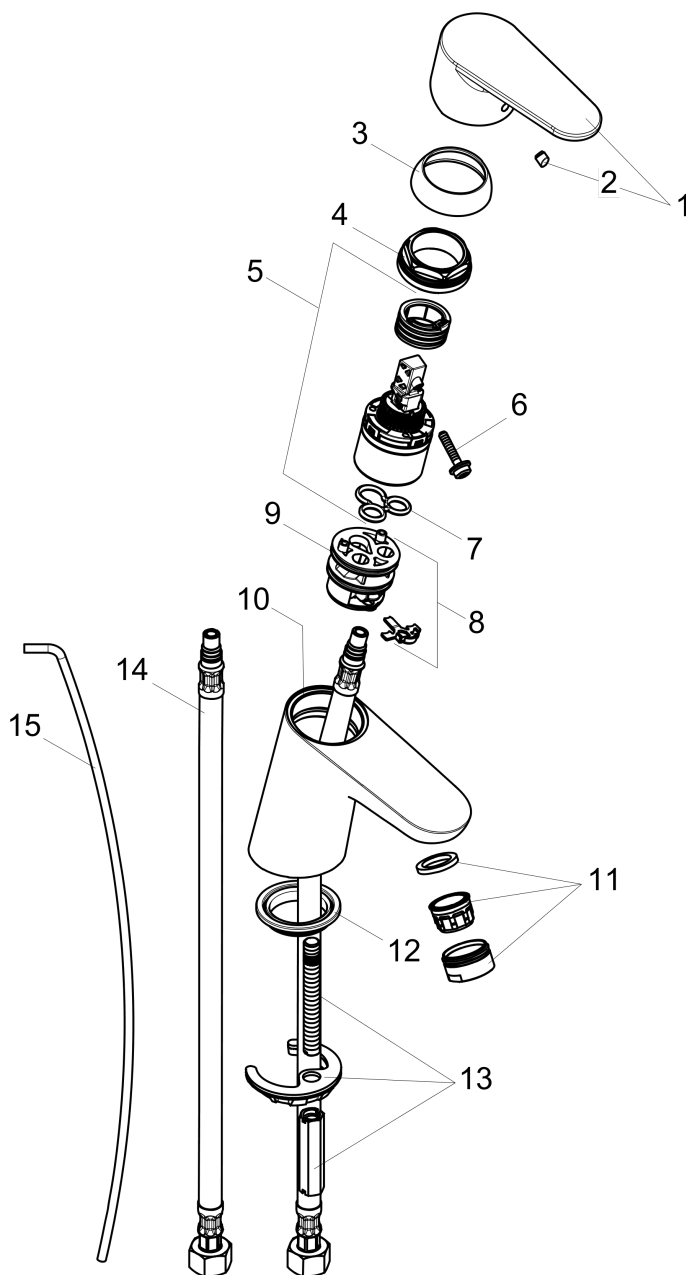

Focus

Single-Hole Faucet 70 with Pop-Up Drain, 1.2 GPM

Finishes : **chrome** Part no. : **04370000**

Description

Features

- consists of: Single-handle faucet, Base plate
- Aerated spray
- Flow: 1.2 GPM (4.5 L/Min)
- Ceramic cartridge
- Includes pop-up drain

Item details

List Price

Technology

Compliance

Product image

Scale drawing

Focus

Single-Hole Faucet 70 with Pop-Up Drain, 1.2 GPM

Finishes : **chrome** Part no. : **04370000**

Exploded drawing

Year of production: >07/16

Focus

Single-Hole Faucet 70 with Pop-Up Drain, 1.2 GPM

Finishes : **chrome** Part no. : **04370000**

Spare parts list

Year of production: >07/16

Pos.	Description	Part no.	Price	PU
1	handle	98532000	-	1
2	screw cover	96338000	-	1
3	flange	97406000	-	1
4	nut	97209000	-	1
5	cartridge, assy	95646001	-	1
6	locking screw for handle	95140000	-	1
7	seal	95008000	-	1
8	adapter for cartridge	98750000	-	1
9	O-Ring 30x2	98186000	-	1
10	O-ring 35x2	92604000	-	1
11	aerator M24x1 (4,5 l/min)	92877000	-	1
12	seal Ø 42	98722000	-	1
13	fixing set	88508000	-	1
14	connection hose 18½" M8x0,75 3/8"	96321001	-	1
15	pull rod	96657000	-	1
a	pop up waste	88509000	-	1
b	escutcheon	06490000	-	1
c	aerator M24x1 (3,5 l/min)	92508000	-	1