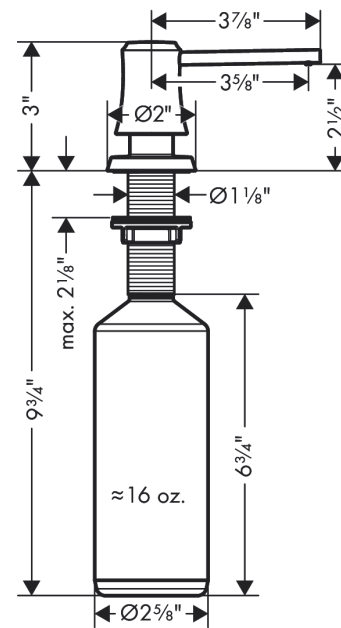

**Joleena
Soap Dispenser**

Finishes : **chrome** Part no. : **04796000**

Description

Features

- Metal
- Bottle capacity 16 oz

Item details

Compliance

Product image

Scale drawing

Joleena
Soap Dispenser
 Finishes : **chrome**

Part no. : **04796000**

Exploded drawing

Year of production: >09/19

**Joleena
Soap Dispenser**

Finishes : **chrome** Part no. : **04796000**

Spare parts list

Year of production: >**09/19**

Pos.	Description	Part no.	Price	PU
1	pump	93535000	-	1
2	escutcheon	93285000	-	1
3	bottle for lotion dispenser	93278000	-	1