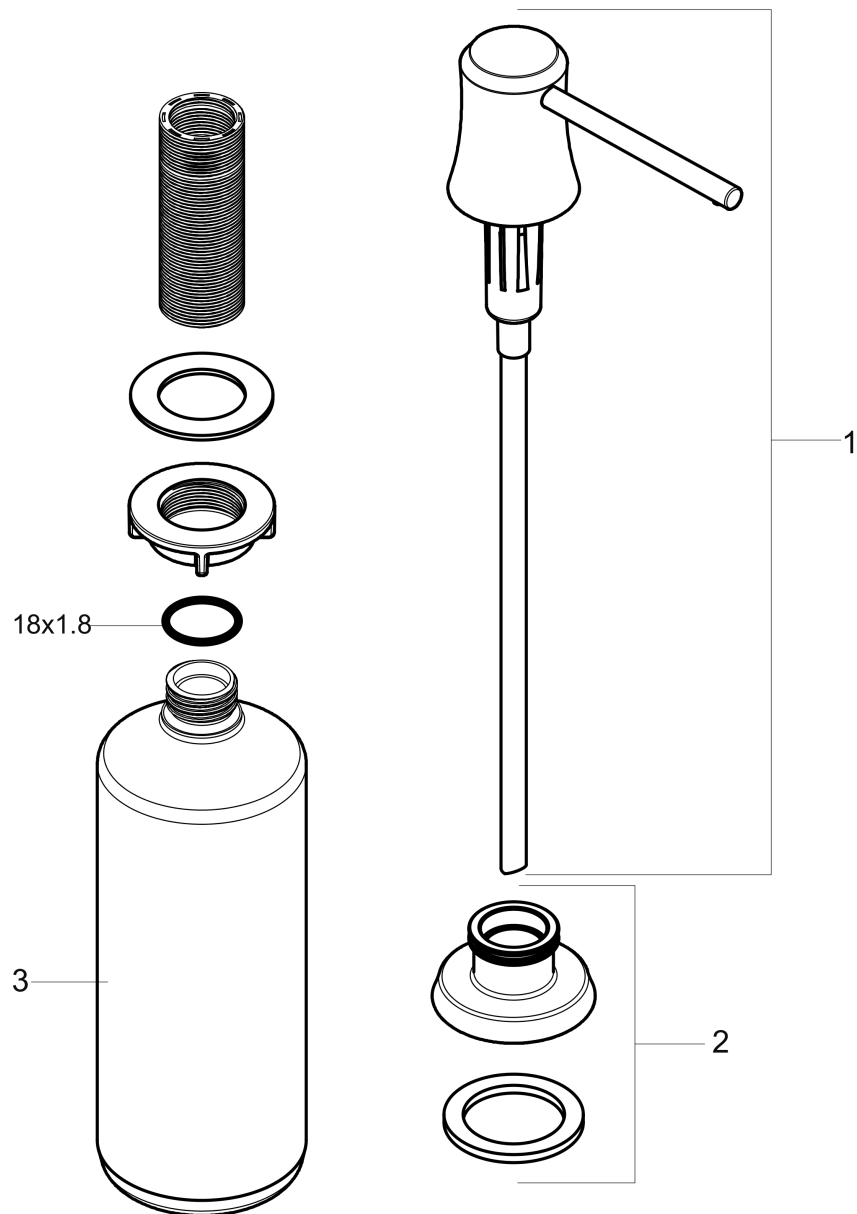

**Joleena
Soap Dispenser**

Finishes : **chrome** Part no. : **04796000**

Description

Features

- Metal
- Bottle capacity 16 oz

Item details

Compliance

Product image

Scale drawing

Joleena
Soap Dispenser
 Finishes : **chrome**

Part no. : **04796000**

Exploded drawing

Year of production: >09/19

**Joleena
Soap Dispenser**

Finishes : **chrome** Part no. : **04796000**

Spare parts list

Year of production: >**09/19**

Pos.	Description	Part no.	Price	PU
1	pump	93535000	-	1
2	escutcheon	93285000	-	1
3	bottle for lotion dispenser	93278000	-	1