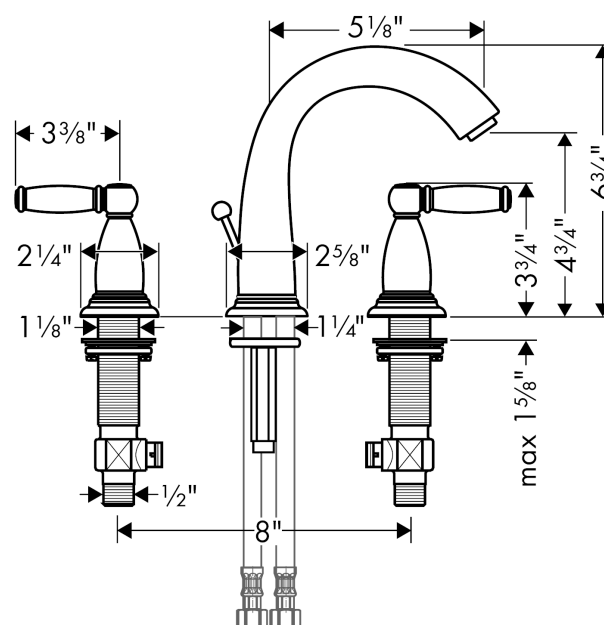

Swing C
Widespread Faucet with Pop-Up Drain, 1.2 GPM
 Finishes : **chrome** Part no. : **06117000**

Description

Features

- Aerated spray
- Flow: 1.2 GPM (4.5 L/Min)
- 90° ceramic valves
- Includes pop-up drain

Item details

List Price \$ 559.00

Technology

Compliance

Product image

Scale drawing

Swing C
Widespread Faucet with Pop-Up Drain, 1.2 GPM
Finishes : **chrome** Part no. : **06117000**

Exploded drawing

Year of production: >07/16

Swing C

Widespread Faucet with Pop-Up Drain, 1.2 GPM

Finishes : **chrome** Part no. : **06117000**

Spare parts list

Year of production: >07/16

Pos.	Description	Part no.	Price	PU
1	handle	88612000	-	1
2	escutcheon	88600000	-	1
3	shut off unit right closing	94009000	-	1
4	valve	88503000	-	1
5	fixing set for shut off unit	88511000	-	1
6	shut off unit left closing	94008000	-	1
7	spout cpl.	88603000	-	1
8	aerator M24x1 (4,5 l/min)	92877000	-	1
9	pull rod	88541000	-	1
10	fixing set	88508000	-	1
11	connection hose 450 mm	88596000	-	1
a	pop up waste	88509000	-	1