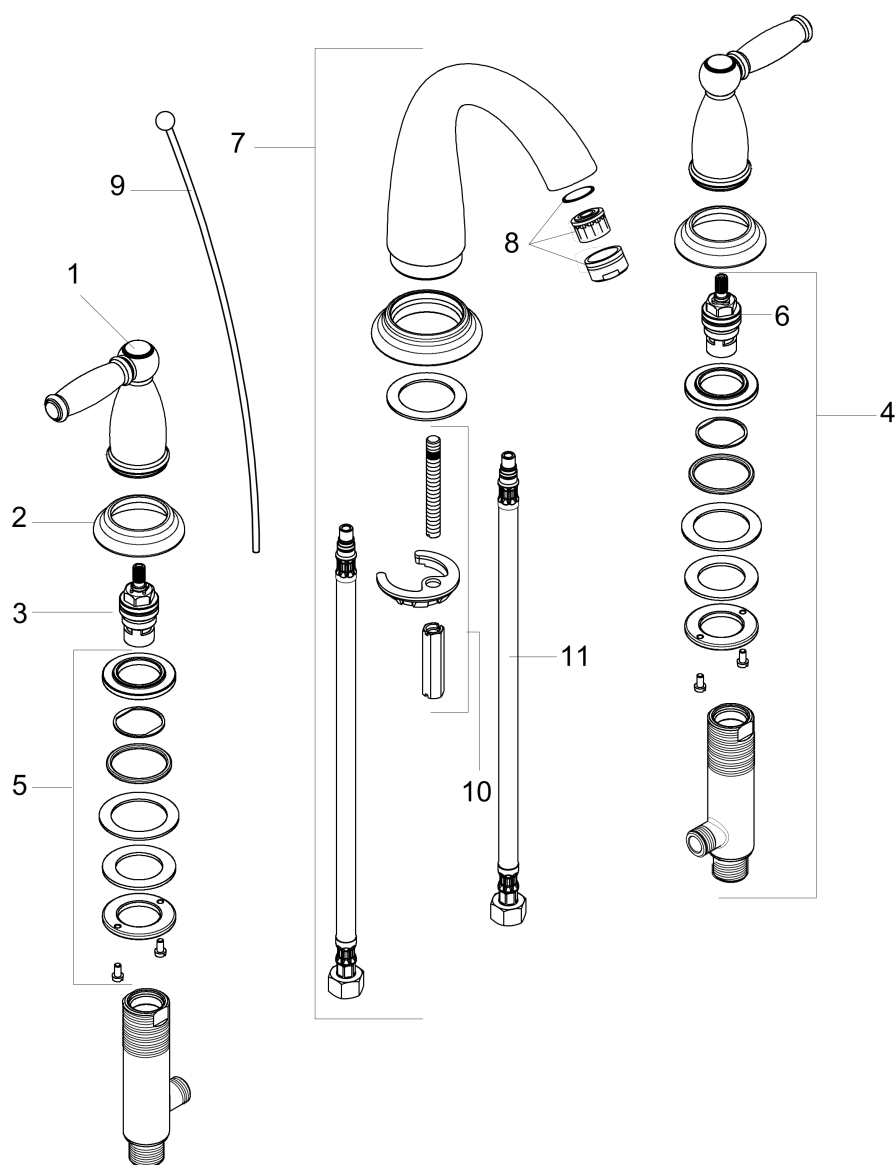

Swing C
Widespread Faucet with Pop-Up Drain, 1.2 GPM
 Finishes : **chrome** Part no. : **06117000**

Description

Features

- Aerated spray
- Flow: 1.2 GPM (4.5 L/Min)
- 90° ceramic valves
- Includes pop-up drain

Item details

List Price \$ 559.00

Technology

Compliance

Product image

Scale drawing

Swing C
Widespread Faucet with Pop-Up Drain, 1.2 GPM
Finishes : **chrome** Part no. : **06117000**

Exploded drawing

Year of production: >07/16

Swing C

Widespread Faucet with Pop-Up Drain, 1.2 GPM

Finishes : **chrome** Part no. : **06117000**

Spare parts list

Year of production: >07/16

Pos.	Description	Part no.	Price	PU
1	handle	88612000	-	1
2	escutcheon	88600000	-	1
3	shut off unit right closing	94009000	-	1
4	valve	88503000	-	1
5	fixing set for shut off unit	88511000	-	1
6	shut off unit left closing	94008000	-	1
7	spout cpl.	88603000	-	1
8	aerator M24x1 (4,5 l/min)	92877000	-	1
9	pull rod	88541000	-	1
10	fixing set	88508000	-	1
11	connection hose 450 mm	88596000	-	1
a	pop up waste	88509000	-	1