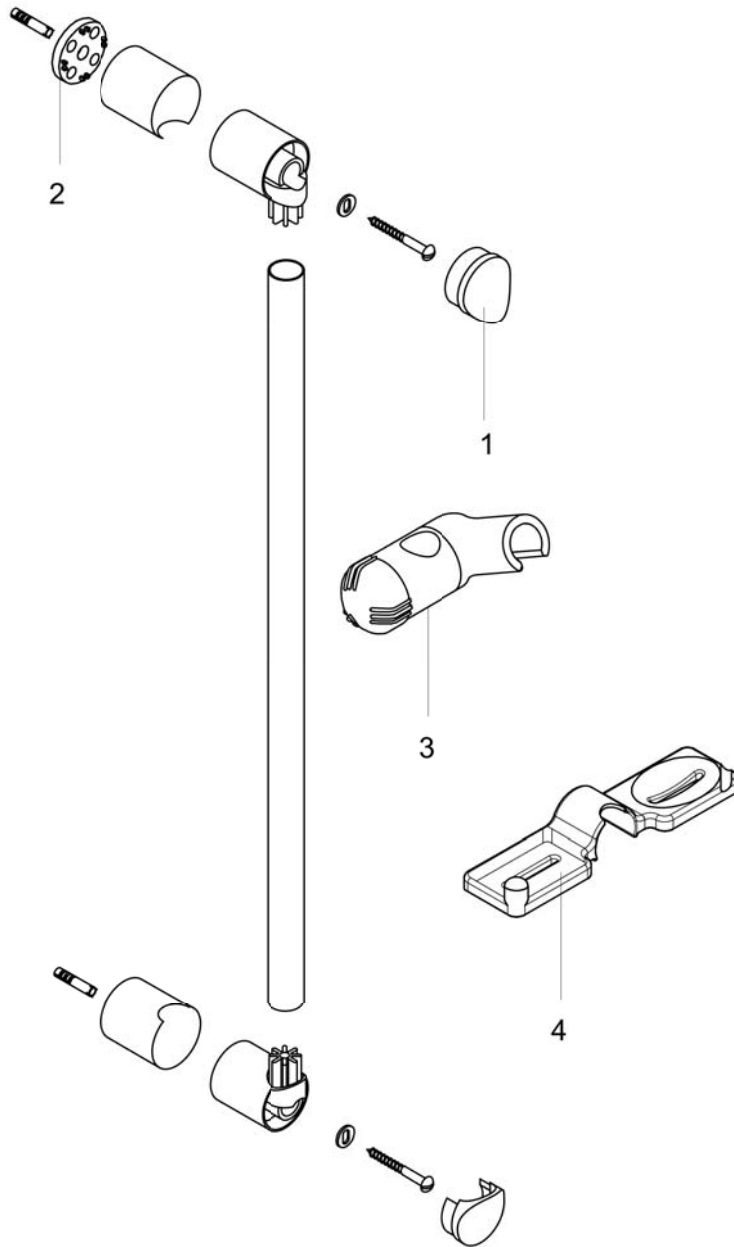

Unica
Wallbar E, 24"
 Finishes : **chrome** Part no. : **06890000**

Description

Features

- Brass wallbar
- Angle-adjustable holder pivots left and right, slides easily and locks in place

Item details

Product image

Scale drawing

Unica
Wallbar E, 24"
Finishes : chrome Part no. : 06890000

Exploded drawing

Year of production: >07/02

Unica
Wallbar E, 24"
 Finishes : **chrome** Part no. : **06890000**

Spare parts list

Year of production: >07/02

Pos.	Description	Part no.	Price	PU
1	cover	88534000	-	1
2	tile-matching-disk	96184000	-	1
3	support, assy	88590000	-	1
4	soap dish	88700000	-	1