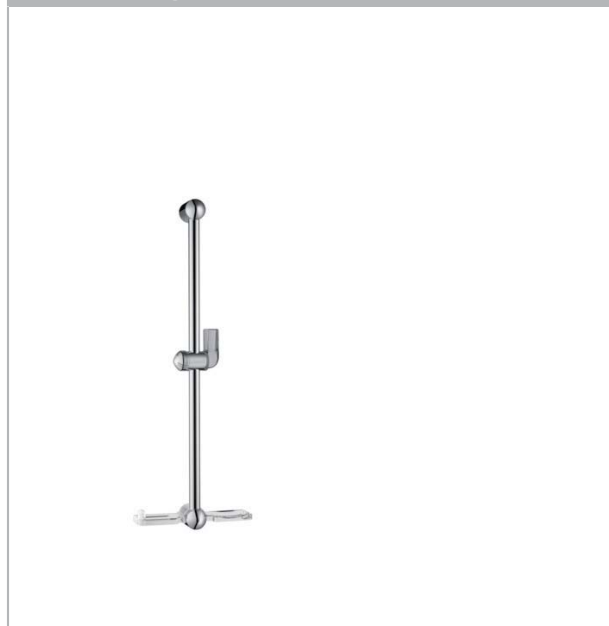

Unica
Wallbar E, 24"
 Finishes : **chrome** Part no. : **06890000**

Description

Features

- Brass wallbar
- Angle-adjustable holder pivots left and right, slides easily and locks in place

Item details

Product image

Scale drawing

Unica
Wallbar E, 24"
Finishes : chrome Part no. : 06890000

Exploded drawing

Year of production: >07/02

Unica
Wallbar E, 24"
 Finishes : **chrome** Part no. : **06890000**

Spare parts list

Year of production: >07/02

Pos.	Description	Part no.	Price	PU
1	cover	88534000	-	1
2	tile-matching-disk	96184000	-	1
3	support, assy	88590000	-	1
4	soap dish	88700000	-	1