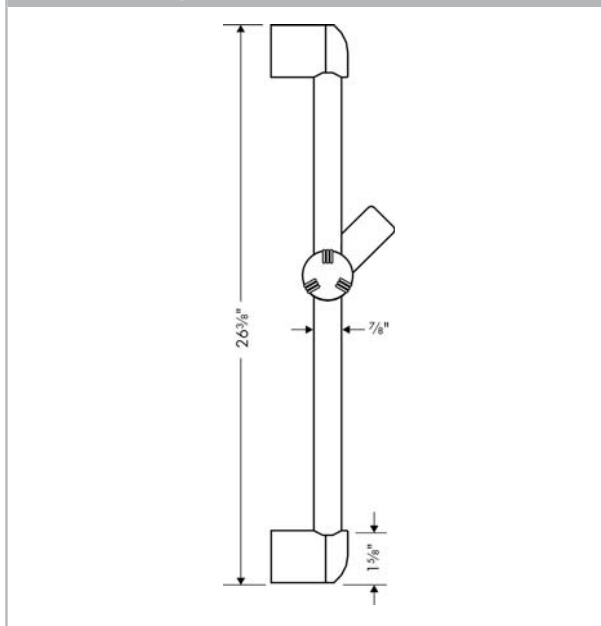

Unica
Wallbar E, 24"
 Finishes : **chrome** Part no. : **06890000**

Description

Features

- Brass wallbar
- Angle-adjustable holder pivots left and right, slides easily and locks in place

Item details

Product image

Scale drawing

Unica
Wallbar E, 24"
Finishes : chrome Part no. : 06890000

Exploded drawing

Year of production: >07/02

Unica
Wallbar E, 24"
 Finishes : **chrome** Part no. : **06890000**

Spare parts list

Year of production: >07/02

Pos.	Description	Part no.	Price	PU
1	cover	88534000	-	1
2	tile-matching-disk	96184000	-	1
3	support, assy	88590000	-	1
4	soap dish	88700000	-	1