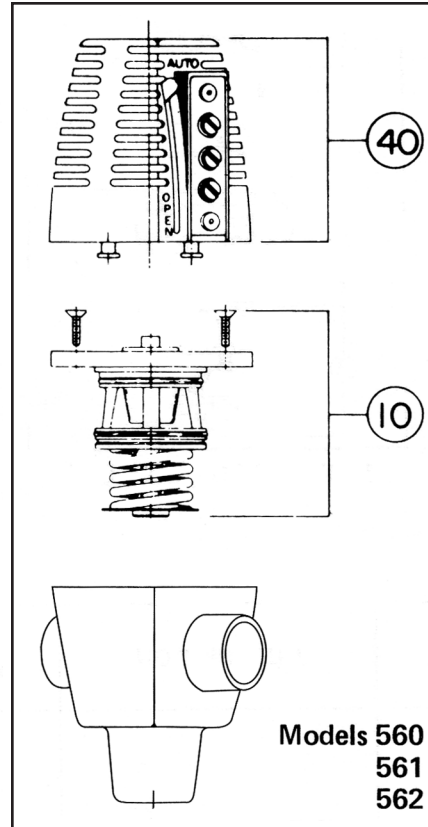

Replacement Parts List

Zone Valves

Effective: March 1, 2015

Supersedes: September 10, 2014

PRODUCT NUMBER	DESCRIPTION	ITEM #10 VALVE AND SEAT ASSEMBLY	ITEM #40 POWER UNIT	ITEM #128 GLAND ASSEMBLY
555-2 556-2 557-2	1/2" 3/4" 2 WAY VALVE 125PSI 1"	555-055RP	555-050RP	
556-G2 557-G2 5101-G2	3/4" 1" 2 WAY VALVE 125PSI 3/4"	5101-007RP	555-173RP	5101-003RP
560-2 561-2 562-2	1/2" 3/4" 3 WAY VALVE 125PSI 1"	not available	not available	
560-3 & M-3 561-3 & M-3 562-3 & M-3	1/2" 3/4" 3 WAY VALVE 125PSI 1"	562-007RP	not available	
560-4 & M-4 561-4 & M-4 562-4 & M-4	1/2" 3/4" 3 WAY VALVE 125PSI 1"	562-007RP	555-050RP	
560-5 561-5 562-5	1/2" 3/4" 3 WAY VALVE 125PSI 1"	562-015RP	555-050RP	
570-2 571-2 572-2 573-2	1/2" 3/4" 1" 2 WAY VALVE 125PSI 1 1/4"	571-004RP	555-050RP	