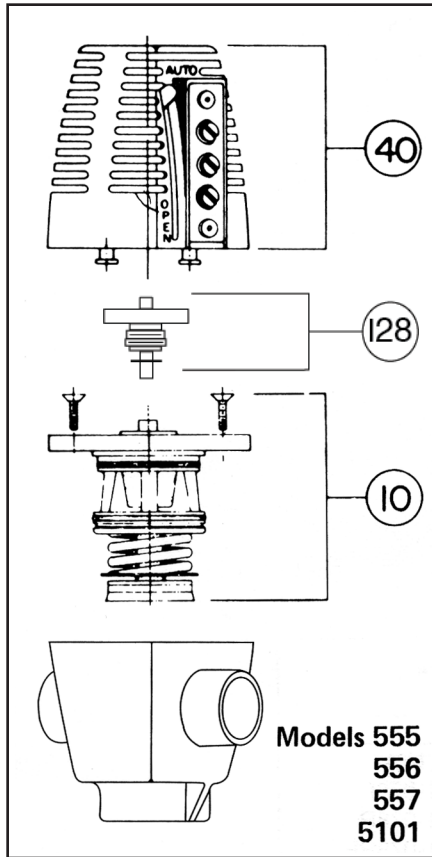

Replacement Parts List

Zone Valves

Effective: March 1, 2015

Supersedes: September 10, 2014

PRODUCT NUMBER	DESCRIPTION	ITEM #10 VALVE AND SEAT ASSEMBLY	ITEM #40 POWER UNIT	ITEM #128 GLAND ASSEMBLY
555-2 556-2 557-2	1/2" 3/4" 2 WAY VALVE 125PSI 1"	555-055RP	555-050RP	
556-G2 557-G2 5101-G2	3/4" 1" 2 WAY VALVE 125PSI 3/4"	5101-007RP	555-173RP	5101-003RP
560-2 561-2 562-2	1/2" 3/4" 3 WAY VALVE 125PSI 1"	not available	not available	
560-3 & M-3 561-3 & M-3 562-3 & M-3	1/2" 3/4" 3 WAY VALVE 125PSI 1"	562-007RP	not available	
560-4 & M-4 561-4 & M-4 562-4 & M-4	1/2" 3/4" 3 WAY VALVE 125PSI 1"	562-007RP	555-050RP	
560-5 561-5 562-5	1/2" 3/4" 3 WAY VALVE 125PSI 1"	562-015RP	555-050RP	
570-2 571-2 572-2 573-2	1/2" 3/4" 1" 2 WAY VALVE 125PSI 1 1/4"	571-004RP	555-050RP	