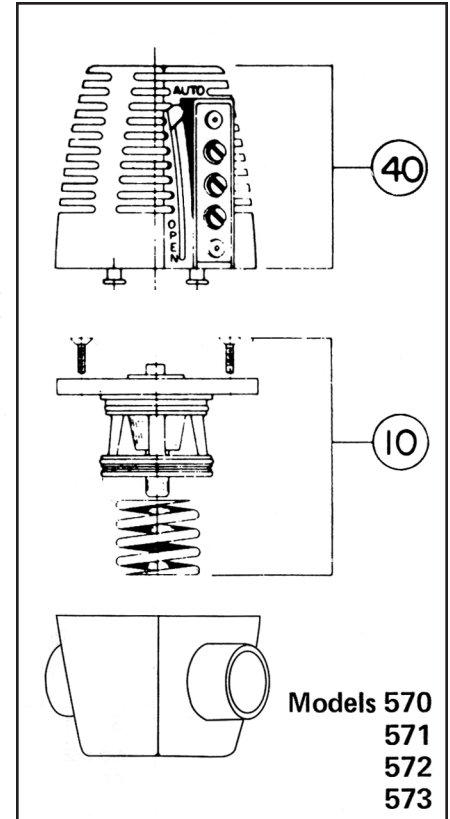

Replacement Parts List

Zone Valves

Effective: March 1, 2015

Supersedes: September 10, 2014

PRODUCT NUMBER	DESCRIPTION	ITEM #10 VALVE AND SEAT ASSEMBLY	ITEM #40 POWER UNIT	ITEM #128 GLAND ASSEMBLY
555-2 556-2 557-2	1/2" 3/4" 2 WAY VALVE 125PSI 1"	555-055RP	555-050RP	
556-G2 557-G2 5101-G2	3/4" 1" 2 WAY VALVE 125PSI 3/4"	5101-007RP	555-173RP	5101-003RP
560-2 561-2 562-2	1/2" 3/4" 3 WAY VALVE 125PSI 1"	not available	not available	
560-3 & M-3 561-3 & M-3 562-3 & M-3	1/2" 3/4" 3 WAY VALVE 125PSI 1"	562-007RP	not available	
560-4 & M-4 561-4 & M-4 562-4 & M-4	1/2" 3/4" 3 WAY VALVE 125PSI 1"	562-007RP	555-050RP	
560-5 561-5 562-5	1/2" 3/4" 3 WAY VALVE 125PSI 1"	562-015RP	555-050RP	
570-2 571-2 572-2 573-2	1/2" 3/4" 1" 2 WAY VALVE 125PSI 1 1/4"	571-004RP	555-050RP	