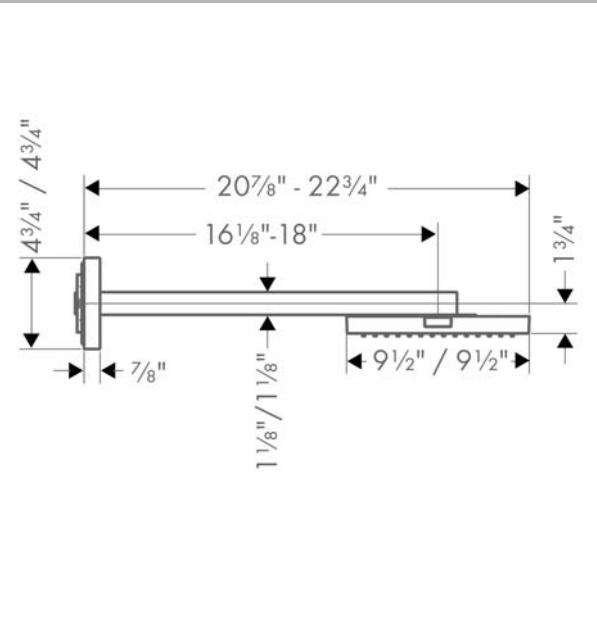

AXOR ShowerSolutions

AXOR ShowerCollection Wall-Mounted Showerhead Trim with Showerarm, 2.5 GPM

Finishes : **chrome** Part no. : **10925001**

Description

Features

- 196 no-clog spray channels
- Spray modes: RainAir
- Flow: 2.5 GPM (9.5 L/Min)
- Fully-finished matching spray face
- Spray face removable for cleaning
- Includes brass showerarm

Item details

Technology

Compliance

Product image

Scale drawing

AXOR ShowerSolutions

AXOR ShowerCollection Wall-Mounted Showerhead Trim with Showerarm, 2.5 GPM

Finishes : chrome Part no. : 10925001

Exploded drawing

Year of production: >01/12

AXOR ShowerSolutions

AXOR ShowerCollection Wall-Mounted Showerhead Trim with Showerarm, 2.5 GPM

Finishes : **chrome** Part no. : **10925001**

Spare parts list

Year of production: >01/12

Pos.	Description	Part no.	Price	PU
1	shower arm	95891000	-	1
2	escutcheon	95888000	-	1
3	O-ring 36x2	98156000	-	1
4	spray body	95889000	-	1
5	air jet	95802001	-	1
6	decor plate	95890000	-	1