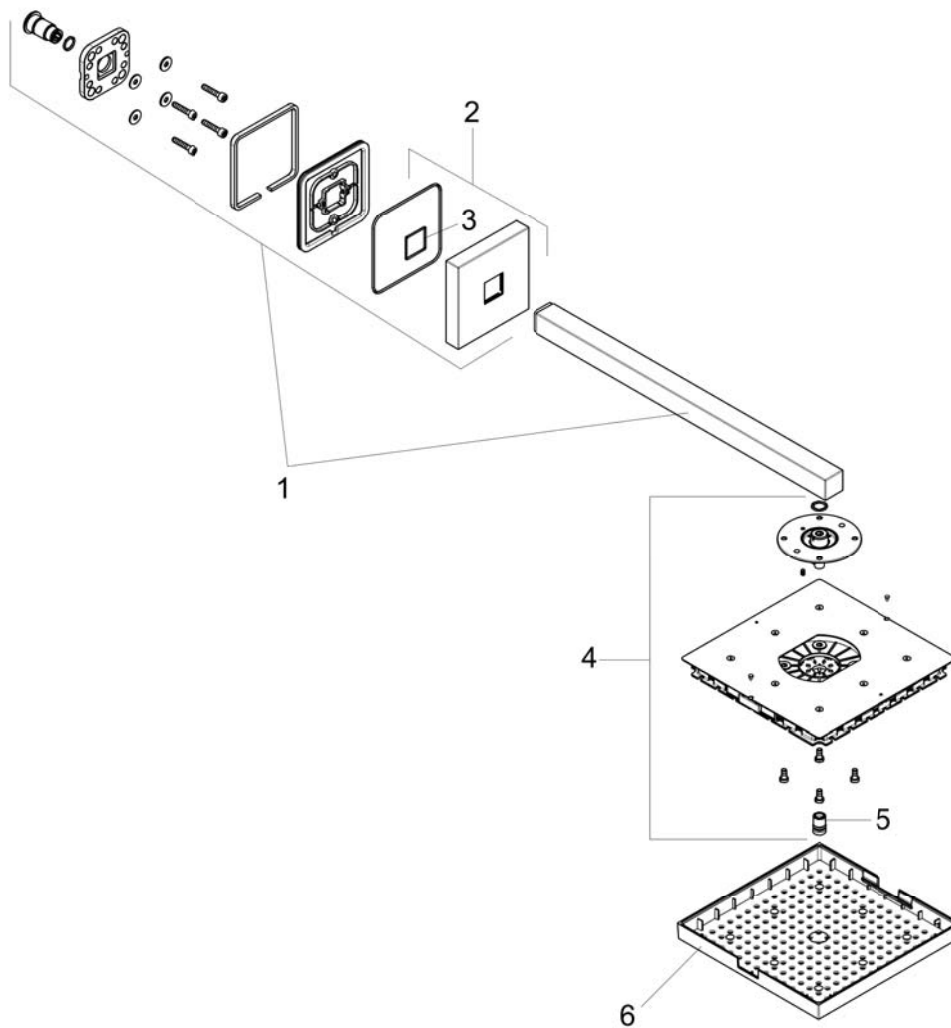

AXOR ShowerSolutions

AXOR ShowerCollection Wall-Mounted Showerhead Trim with Showerarm, 2.5 GPM

Finishes : **chrome** Part no. : **10925001**

Description

Features

- 196 no-clog spray channels
- Spray modes: RainAir
- Flow: 2.5 GPM (9.5 L/Min)
- Fully-finished matching spray face
- Spray face removable for cleaning
- Includes brass showerarm

Item details

Technology

Compliance

Product image

Scale drawing

AXOR ShowerSolutions

AXOR ShowerCollection Wall-Mounted Showerhead Trim with Showerarm, 2.5 GPM

Finishes : chrome Part no. : 10925001

Exploded drawing

Year of production: >01/12

AXOR ShowerSolutions

AXOR ShowerCollection Wall-Mounted Showerhead Trim with Showerarm, 2.5 GPM

Finishes : **chrome** Part no. : **10925001**

Spare parts list

Year of production: >01/12

Pos.	Description	Part no.	Price	PU
1	shower arm	95891000	-	1
2	escutcheon	95888000	-	1
3	O-ring 36x2	98156000	-	1
4	spray body	95889000	-	1
5	air jet	95802001	-	1
6	decor plate	95890000	-	1