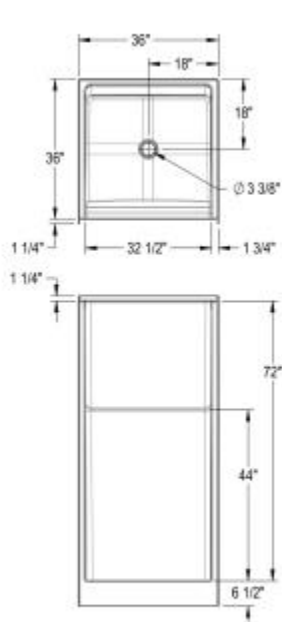

Icon SH3636X AFR AcryIX™ Alcove One-Piece Shower

Model number:

141526-000-002-500

Dimensions: 36" x 36" x 78.5"

Installation: Alcove

Material: AcryIX™

Dimensions

36 x 36 x 78 1/2 In.
(914 x 914 x 1994 mm)

Shape

Square

Pieces

1

Drain location:

Center

Project:

Contractor:

Representative:

Date:

Tel:

Notes: