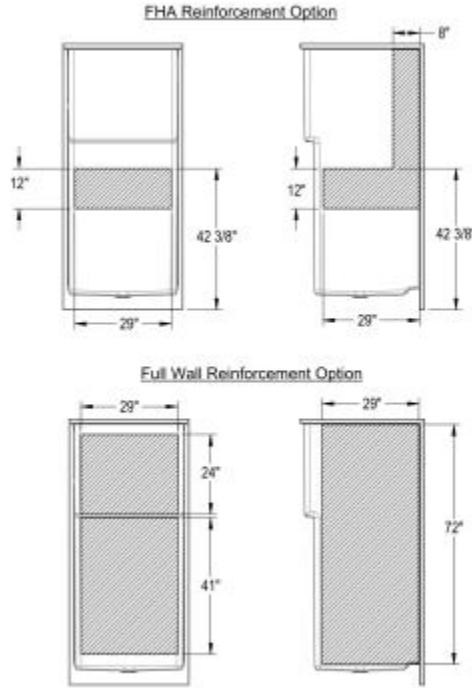

Icon SH3636X AFR AcryIX™ Alcove One-Piece Shower

Model number:

141526-000-002-500

Dimensions: 36" x 36" x 78.5"

Installation: Alcove

Material: AcryIX™

Dimensions

36 x 36 x 78 1/2 In.
(914 x 914 x 1994 mm)

Shape

Square

Pieces

1

Drain location:

Center

Project:

Contractor:

Representative:

Date:

Tel:

Notes: