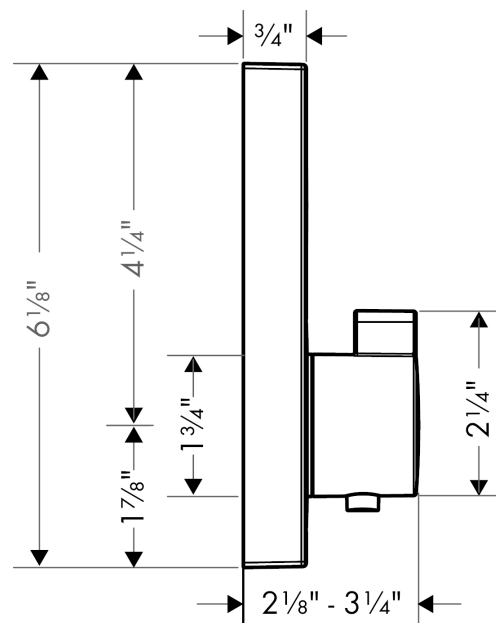

Item details

List Price

Technology

Compliance

Product image

Scale drawing

ShowerSelect
Thermostatic Trim for 2 Functions, Square
Finishes : **chrome** Part no. : **15763001**

Exploded drawing

Year of production: >12/14

ShowerSelect
Thermostatic Trim for 2 Functions, Square
 Finishes : **chrome** Part no. : **15763001**

Spare parts list

Year of production: >12/14

Pos.	Description	Part no.	Price	PU
1	non return valve	97980000	-	1
2	noise reduction	94073000	-	1
3	O-ring 16x2	98133000	-	1
4	set of screws	96525000	-	1
5	O-ring 36x2	98156000	-	1
6	shut off unit	95758000	-	1
7	nut	98368000	-	1
8	Select-adapter	92219000	-	1
9	thermostat cartridge	98282001	-	1
10	O-ring 20x1,5	98197000	-	1
11	O-ring 25x1,5	98146000	-	1
12	O-ring 25x2,5	92146000	-	1
13	nut	98913000	-	1
14	sleeve	92216000	-	1
15	handle fixing set	95843000	-	1
16	holder for escutcheon	98793000	-	1
17	set of fixing screws	96454000	-	1
18	escutcheon 155 / 155 mm	92217001	-	1
19	O-ring 44x4	98471000	-	1
20	handle for thermostat	92215001	-	1
21	fit-up aid	92540000	-	1
22	non return valve (pressure-resistant up to 2 MPa)	92594000	-	1
23	compensation set 1°	95521000	-	1
24	extension 25 mm	13595000	-	1
25	extension 22 mm	13593000	-	1
a	set of symbols	92218000	-	1
b	shut off unit (special)	92361000	-	1
c	nut and flange	92696000	-	1
d	Grease	90920000	-	1
e	symbol head shower Rain large	93571880	-	1
f	symbol head shower Rain small	93572880	-	1
g	symbol handshower	93573880	-	1
h	symbol Flood jet	93574880	-	1
i	symbol Whirl	93575880	-	1
j	symbol Mono	93576880	-	1
k	symbol tub	93577880	-	1
l	symbol body shower	93578880	-	1
m	symbol ON/OFF	93579880	-	1