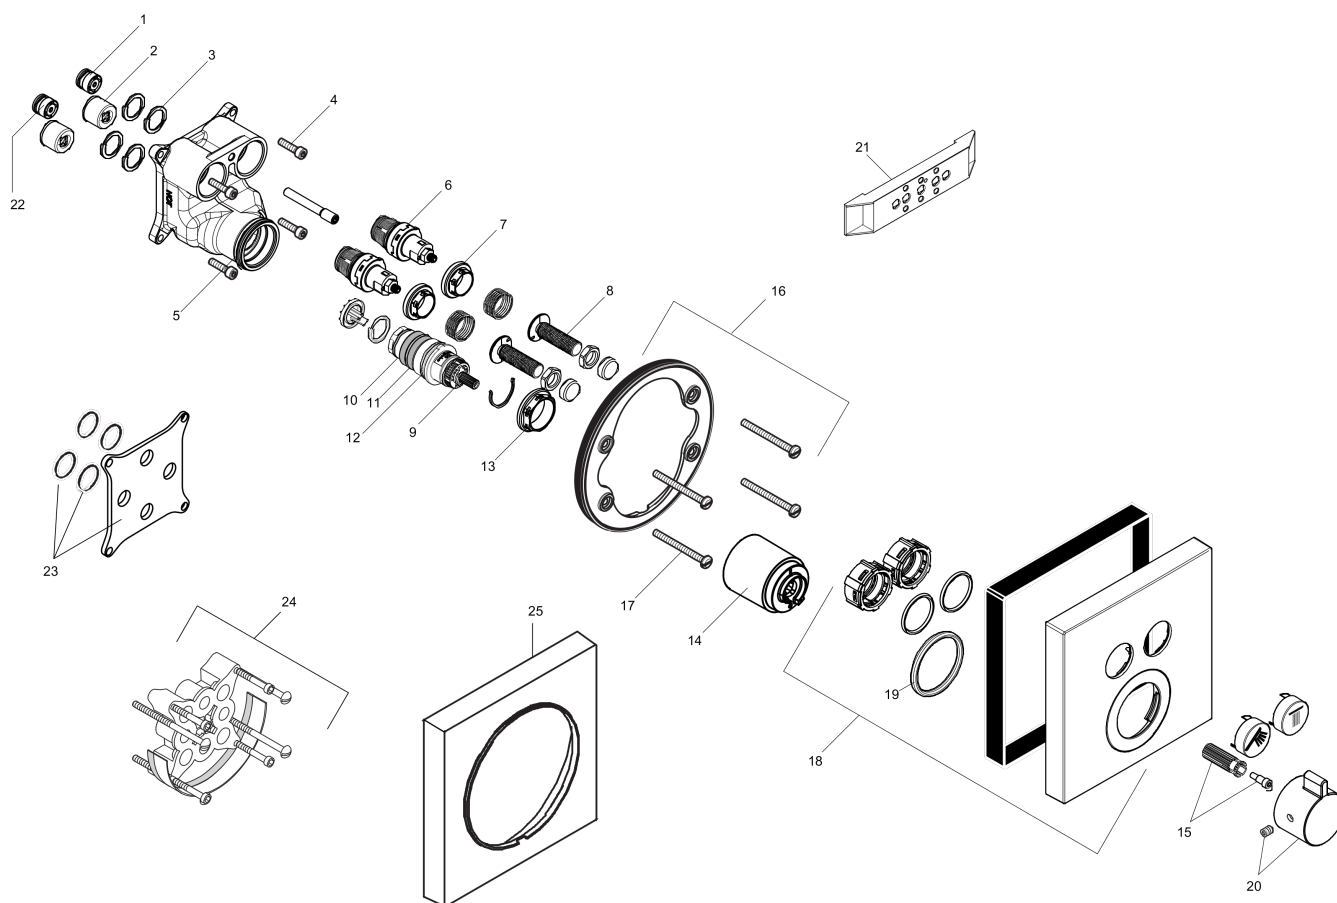

ShowerSelect
Thermostatic Trim for 2 Functions, Square
 Finishes : **chrome** Part no. : **15763001**

Description

Features

- Outlets may be operated simultaneously
- Select push-button on/off control for 2 outlets
- Flow: 8.0 GPM (30.3 L/Min) / 2.0 GPM (7.6 L/Min)
- Thermostatic cartridge, Start/stop cartridge
- Anti-scald 100° safety stop
- Optimized for water-efficient shower products
- Includes optional accessory to limit total flow to 2.0 GPM @ 80 psi where required

Year of production: >12/14

ShowerSelect
Thermostatic Trim for 2 Functions, Square
 Finishes : **chrome** Part no. : **15763001**

Spare parts list

Year of production: >12/14

Pos.	Description	Part no.	Price	PU
1	non return valve	97980000	-	1
2	noise reduction	94073000	-	1
3	O-ring 16x2	98133000	-	1
4	set of screws	96525000	-	1
5	O-ring 36x2	98156000	-	1
6	shut off unit	95758000	-	1
7	nut	98368000	-	1
8	Select-adapter	92219000	-	1
9	thermostat cartridge	98282001	-	1
10	O-ring 20x1,5	98197000	-	1
11	O-ring 25x1,5	98146000	-	1
12	O-ring 25x2,5	92146000	-	1
13	nut	98913000	-	1
14	sleeve	92216000	-	1
15	handle fixing set	95843000	-	1
16	holder for escutcheon	98793000	-	1
17	set of fixing screws	96454000	-	1
18	escutcheon 155 / 155 mm	92217001	-	1
19	O-ring 44x4	98471000	-	1
20	handle for thermostat	92215001	-	1
21	fit-up aid	92540000	-	1
22	non return valve (pressure-resistant up to 2 MPa)	92594000	-	1
23	compensation set 1°	95521000	-	1
24	extension 25 mm	13595000	-	1
25	extension 22 mm	13593000	-	1
a	set of symbols	92218000	-	1
b	shut off unit (special)	92361000	-	1
c	nut and flange	92696000	-	1
d	Grease	90920000	-	1
e	symbol head shower Rain large	93571880	-	1
f	symbol head shower Rain small	93572880	-	1
g	symbol handshower	93573880	-	1
h	symbol Flood jet	93574880	-	1
i	symbol Whirl	93575880	-	1
j	symbol Mono	93576880	-	1
k	symbol tub	93577880	-	1
l	symbol body shower	93578880	-	1
m	symbol ON/OFF	93579880	-	1