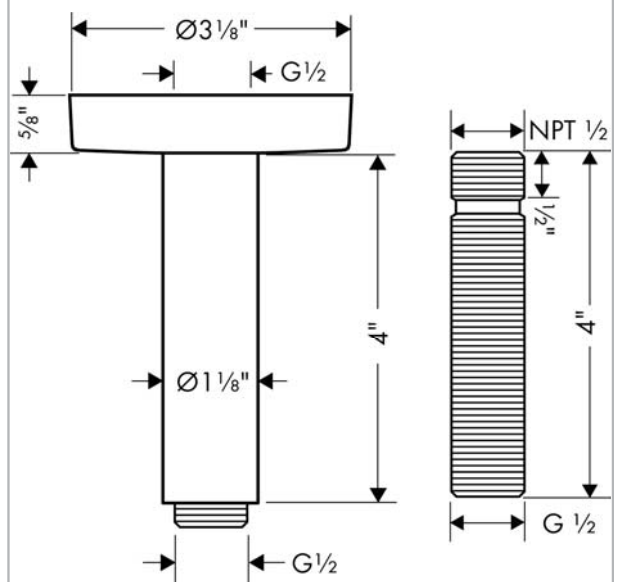

Raindance E
Extension Pipe for Ceiling Mount
 Finishes : brushed nickel Part no. : 27393821

Description

Features

- Brass
- 1/2" NPT
- 4" pipe, Escutcheon, Includes adjustable installation nipple, Multiple pipes may be joined in series to create a longer extension, Included mounting plate provides additional support

Item details

Compliance

Product image

Scale drawing

Raindance E
Extension Pipe for Ceiling Mount
Finishes : brushed nickel Part no. : 27393821

Exploded drawing

Year of production: >03/18

Raindance E
Extension Pipe for Ceiling Mount
 Finishes : brushed nickel Part no. : 27393821

Spare parts list

Year of production: >03/18

Pos.	Description	Part no.	Price	PU
1	mounting kit	95208000	-	1
2	O-ring 34x2	98383000	-	1
3	escutcheon	97734820	-	1
4	-	27479001	-	1