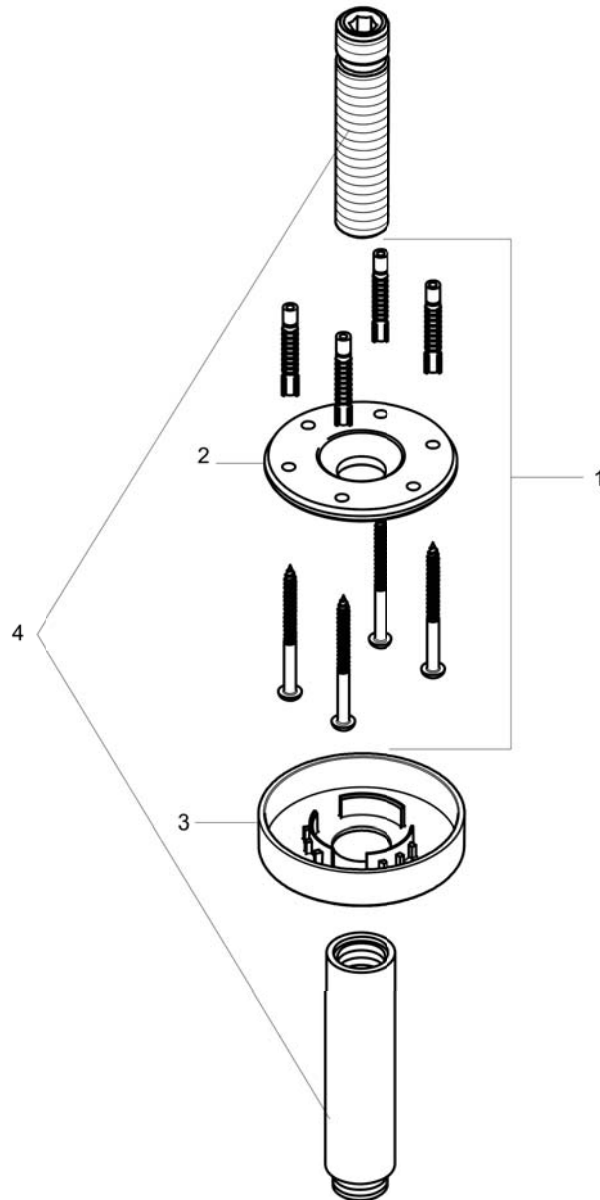

Raindance E
Extension Pipe for Ceiling Mount
 Finishes : brushed nickel Part no. : 27393821

Description

Features

- Brass
- 1/2" NPT
- 4" pipe, Escutcheon, Includes adjustable installation nipple, Multiple pipes may be joined in series to create a longer extension, Included mounting plate provides additional support

Item details

Compliance

Product image

Scale drawing

Raindance E
Extension Pipe for Ceiling Mount
Finishes : brushed nickel Part no. : 27393821

Exploded drawing

Year of production: >03/18

Raindance E
Extension Pipe for Ceiling Mount
 Finishes : brushed nickel Part no. : 27393821

Spare parts list

Year of production: >03/18

Pos.	Description	Part no.	Price	PU
1	mounting kit	95208000	-	1
2	O-ring 34x2	98383000	-	1
3	escutcheon	97734820	-	1
4	-	27479001	-	1