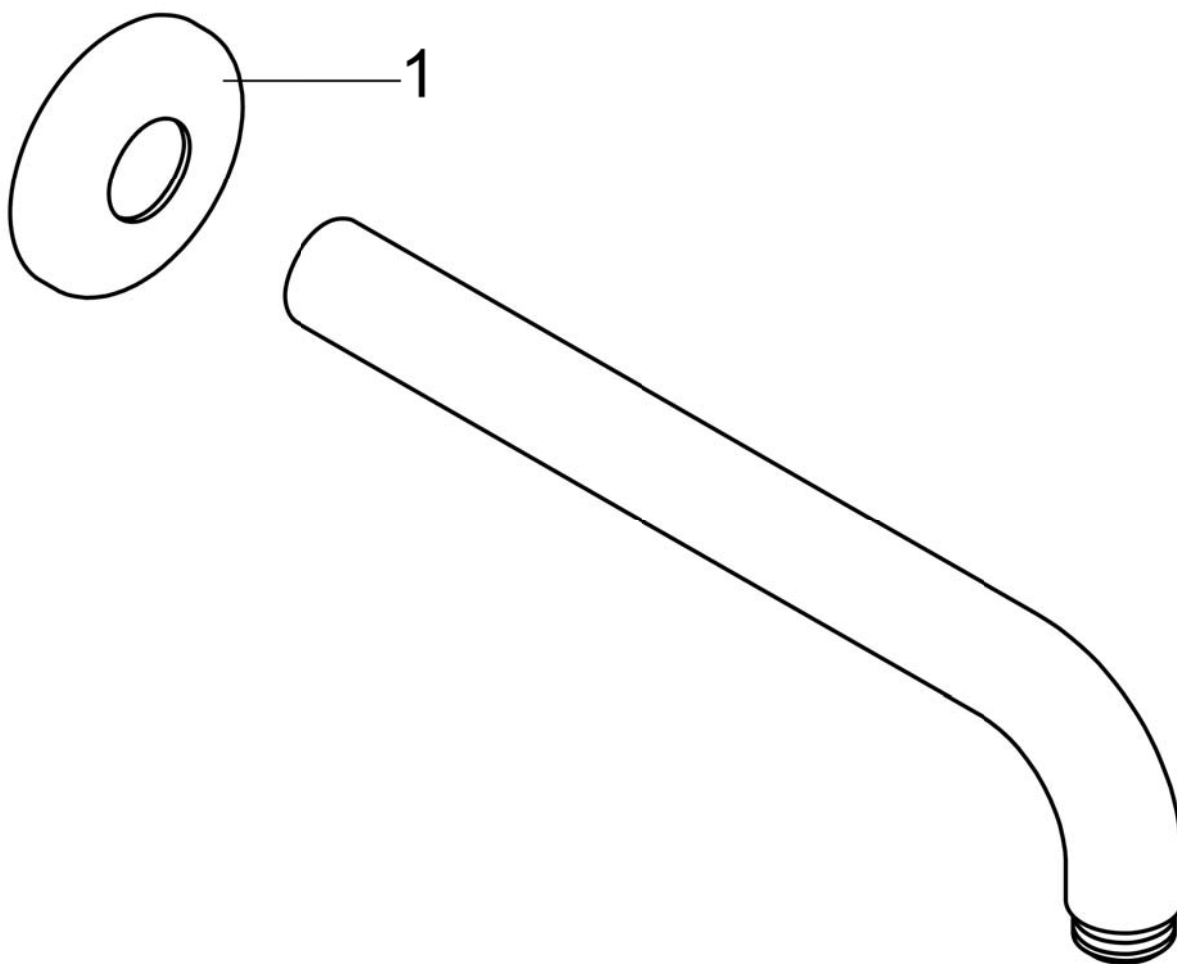

Showerarm Raindance 9"

Finishes : Part no. : 27422

Description

Features

- Brass
- 1/2" NPT
- Escutcheon

Item details

Compliance

Product image

Scale drawing

Showerarm Raindance 9"

Finishes : Part no. : 27422

Exploded drawing

Year of production: >11/03

Showerarm Raindance 9"

Finishes : Part no. : **27422**

Spare parts list

Year of production: >11/03

Pos.	Description	Part no.	Price	PU
1	escutcheon	28454	-	1