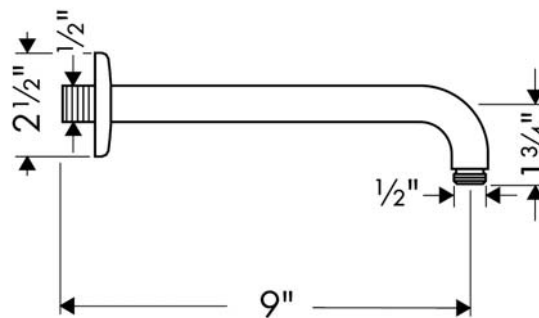

Showerarm Raindance 9"

Finishes : Part no. : 27422

Description

Features

- Brass
- 1/2" NPT
- Escutcheon

Item details

Compliance

Product image

Scale drawing

Showerarm Raindance 9"

Finishes : Part no. : 27422

Exploded drawing

Year of production: >11/03

Showerarm Raindance 9"

Finishes : Part no. : **27422**

Spare parts list

Year of production: >11/03

Pos.	Description	Part no.	Price	PU
1	escutcheon	28454	-	1