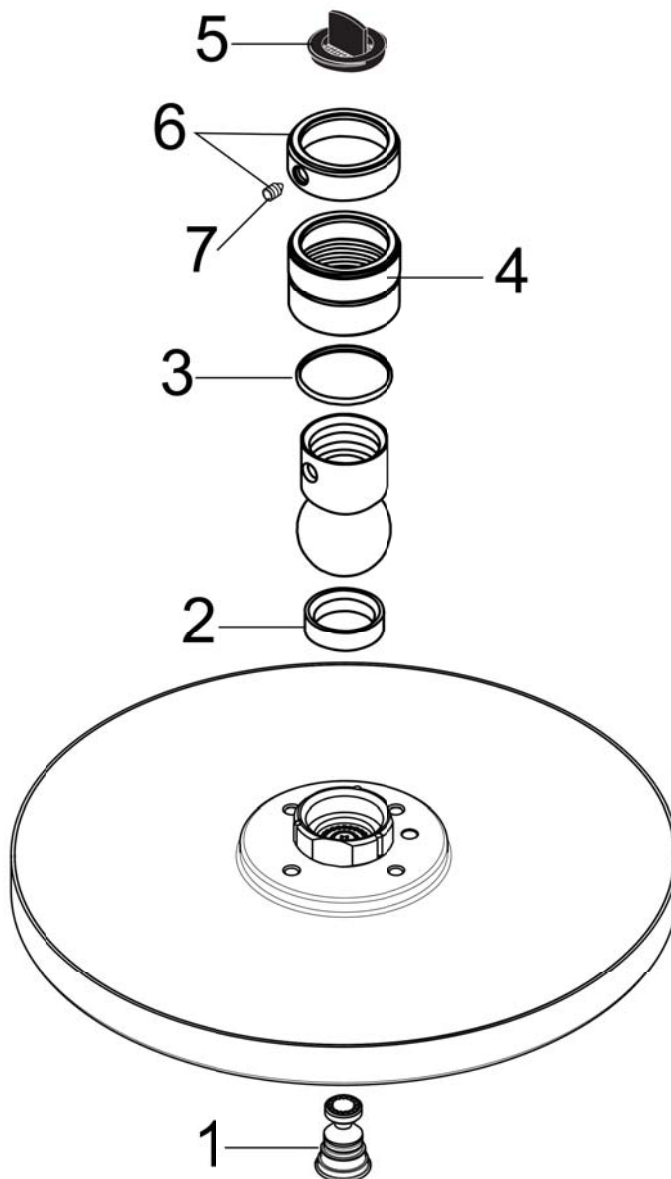

Raindance S
Showerhead 300 1-Jet, 2.5 GPM
 Finishes : **chrome** Part no. : **27493001**

Description

Features

- 225 no-clog spray channels
- Spray modes: RainAir
- Flow: 2.5 GPM (9.5 L/Min)
- Fully-finished matching spray face

Item details

Technology

Compliance

Product image

Scale drawing

Raindance S
Showerhead 300 1-Jet, 2.5 GPM
 Finishes : **chrome** Part no. : **27493001**

Exploded drawing

Year of production: >01/12

Raindance S
Showerhead 300 1-Jet, 2.5 GPM
 Finishes : **chrome** Part no. : **27493001**

Spare parts list

Year of production: >01/12

Pos.	Description	Part no.	Price	PU
1	air jet (Eco)	95795000	-	1
2	seal	97606000	-	1
3	lever collar	97536000	-	1
4	nut	97958000	-	1
5	filter packing	88649000	-	1
6	lock washer	98942000	-	1
7	hollow set screw M4x6	97767000	-	1