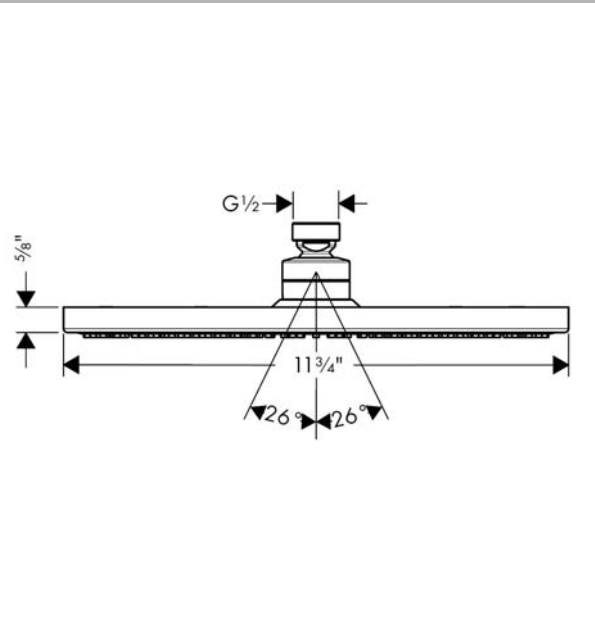

Raindance S
Showerhead 300 1-Jet, 2.5 GPM
 Finishes : **chrome** Part no. : **27493001**

Description

Features

- 225 no-clog spray channels
- Spray modes: RainAir
- Flow: 2.5 GPM (9.5 L/Min)
- Fully-finished matching spray face

Item details

Technology

Compliance

Product image

Scale drawing

Raindance S
Showerhead 300 1-Jet, 2.5 GPM
 Finishes : **chrome** Part no. : **27493001**

Exploded drawing

Year of production: >01/12

Raindance S
Showerhead 300 1-Jet, 2.5 GPM
 Finishes : **chrome** Part no. : **27493001**

Spare parts list

Year of production: >01/12

Pos.	Description	Part no.	Price	PU
1	air jet (Eco)	95795000	-	1
2	seal	97606000	-	1
3	lever collar	97536000	-	1
4	nut	97958000	-	1
5	filter packing	88649000	-	1
6	lock washer	98942000	-	1
7	hollow set screw M4x6	97767000	-	1