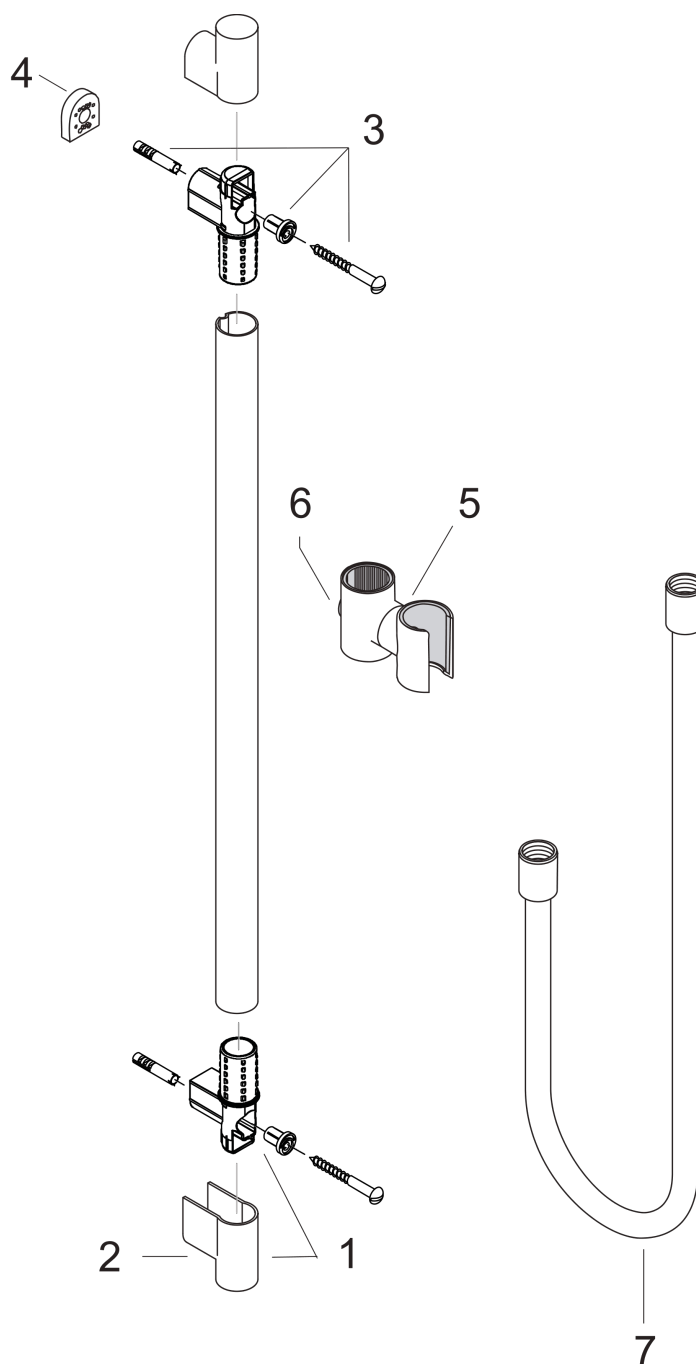

AXOR Starck
Wallbar 36"
Finishes : **chrome** Part no. : **27830000**

Description

Features

- Brass wallbar
- Angle-adjustable holder pivots left and right, slides easily and locks in place

Product image

Scale drawing

AXOR Starck
Wallbar 36"
Finishes : **chrome** Part no. : **27830000**

Installation example

AXOR Starck
Wallbar 36"
Finishes : **chrome** Part no. : **27830000**

Exploded drawing

Year of production: >02/07

AXOR Starck
Wallbar 36"
 Finishes : **chrome** Part no. : **27830000**

Spare parts list

Year of production: >02/07

Pos.	Description	Part no.	PC	PU
1	wall support + cover	92110000	0	1
2	cover	94055000	0	1
3	mounting set	40915000	0	1
4	tile-matching-disk	96186000	0	1
5	shower holder, assy	96311000	0	1
6	screw	97535000	0	1
7	shower hose 1,60 m	28286000	0	1