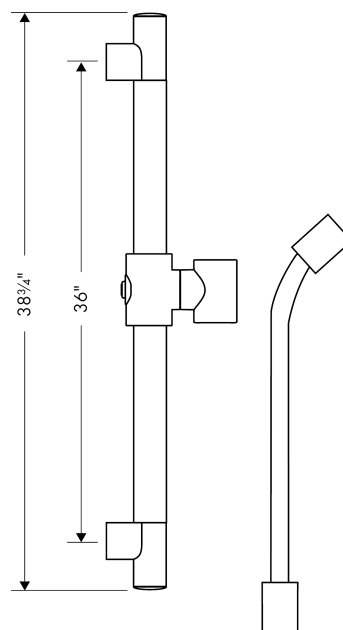

AXOR Starck
Wallbar 36"
Finishes : **chrome** Part no. : **27830000**

Description

Features

- Brass wallbar
- Angle-adjustable holder pivots left and right, slides easily and locks in place

Product image

Scale drawing

AXOR Starck
Wallbar 36"
Finishes : **chrome** Part no. : **27830000**

Installation example

AXOR Starck
Wallbar 36"
Finishes : **chrome** Part no. : **27830000**

Exploded drawing

Year of production: >02/07

AXOR Starck
Wallbar 36"
 Finishes : **chrome** Part no. : **27830000**

Spare parts list

Year of production: >02/07

Pos.	Description	Part no.	PC	PU
1	wall support + cover	92110000	0	1
2	cover	94055000	0	1
3	mounting set	40915000	0	1
4	tile-matching-disk	96186000	0	1
5	shower holder, assy	96311000	0	1
6	screw	97535000	0	1
7	shower hose 1,60 m	28286000	0	1