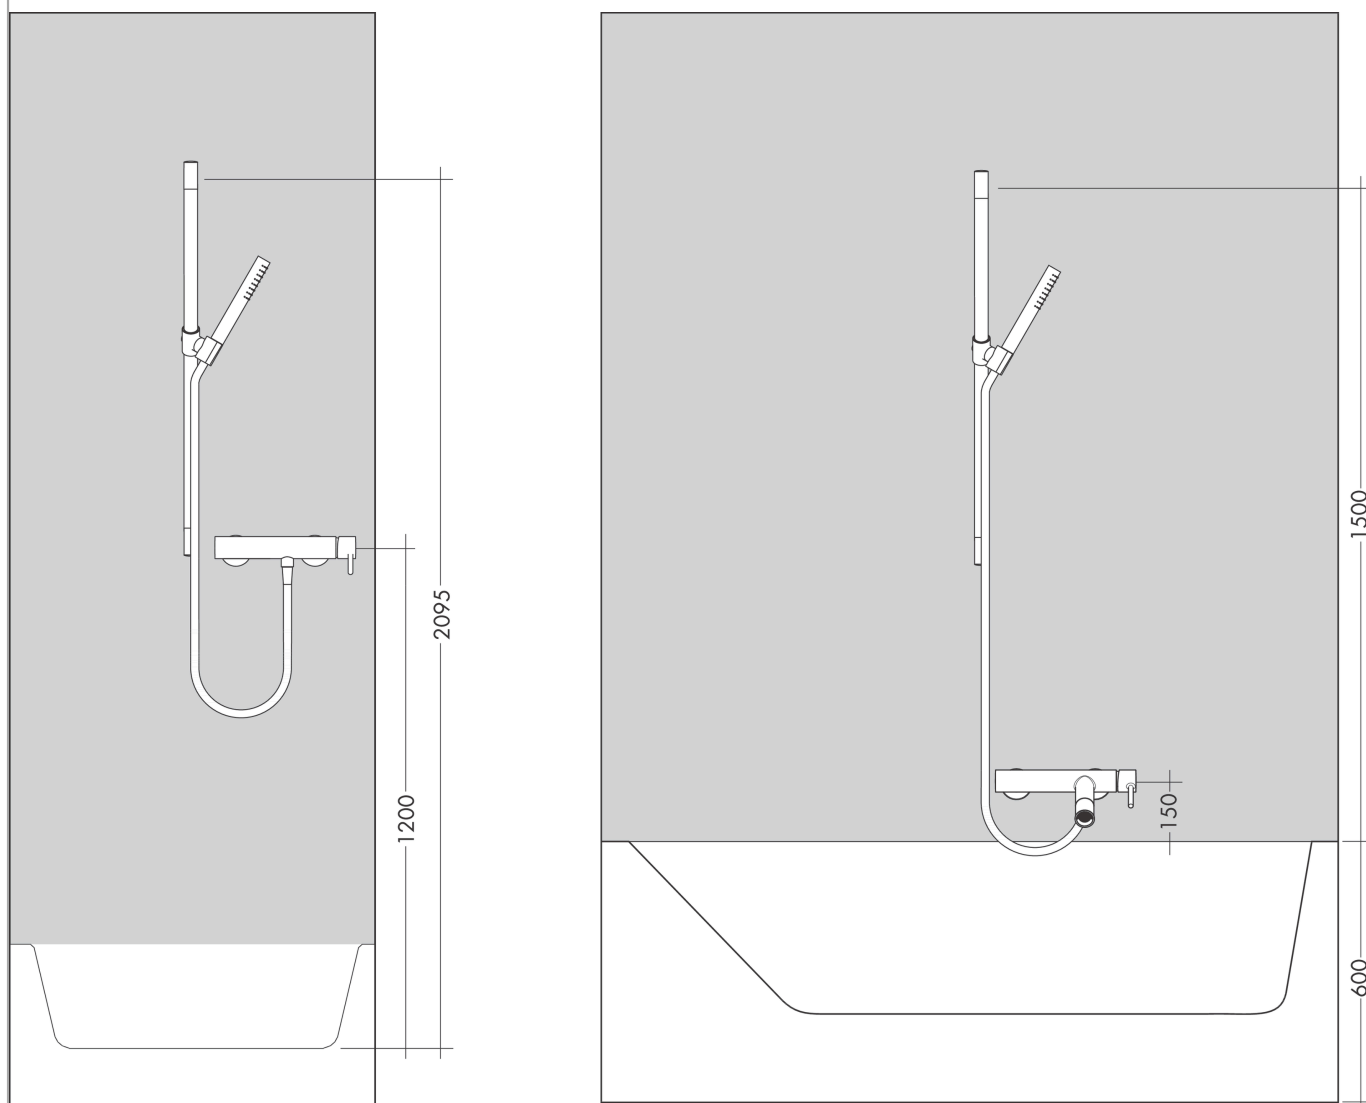

AXOR Starck
Wallbar 36"
Finishes : **chrome** Part no. : **27830000**

Description

Features

- Brass wallbar
- Angle-adjustable holder pivots left and right, slides easily and locks in place

Product image

Scale drawing

AXOR Starck
Wallbar 36"
Finishes : **chrome** Part no. : **27830000**

Installation example

AXOR Starck
Wallbar 36"
Finishes : **chrome** Part no. : **27830000**

Exploded drawing

Year of production: >02/07

AXOR Starck
Wallbar 36"
 Finishes : **chrome** Part no. : **27830000**

Spare parts list

Year of production: >02/07

Pos.	Description	Part no.	PC	PU
1	wall support + cover	92110000	0	1
2	cover	94055000	0	1
3	mounting set	40915000	0	1
4	tile-matching-disk	96186000	0	1
5	shower holder, assy	96311000	0	1
6	screw	97535000	0	1
7	shower hose 1,60 m	28286000	0	1