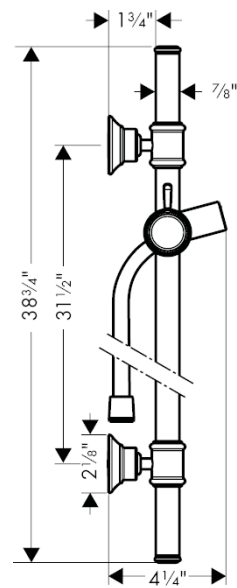

AXOR Montreux
AXOR Montreux Wallbar, 36"
Finishes : **chrome** Part no. : **27982001**

Description

Features

- Brass wallbar
- Angle-adjustable holder pivots left and right, slides easily and locks in place

Item details

Compliance

Product image

Scale drawing

AXOR Montreux
AXOR Montreux Wallbar, 36"
Finishes : **chrome** Part no. : **27982001**

Exploded drawing

Year of production: >06/06

AXOR Montreux
AXOR Montreux Wallbar, 36"
 Finishes : **chrome** Part no. : **27982001**

Spare parts list

Year of production: >06/06

Pos.	Description	Part no.	Price	PU
1	mounting set	96179000	-	1
2	support, assy	98723000	-	1
3	support element	96341000	-	1
4	pin	97546000	-	1
5	shower hose 1,60 m	28276003	-	1
6	guide	98918000	-	1
7	tile-matching-disk	95538000	-	1
a	seal	98058000	-	1