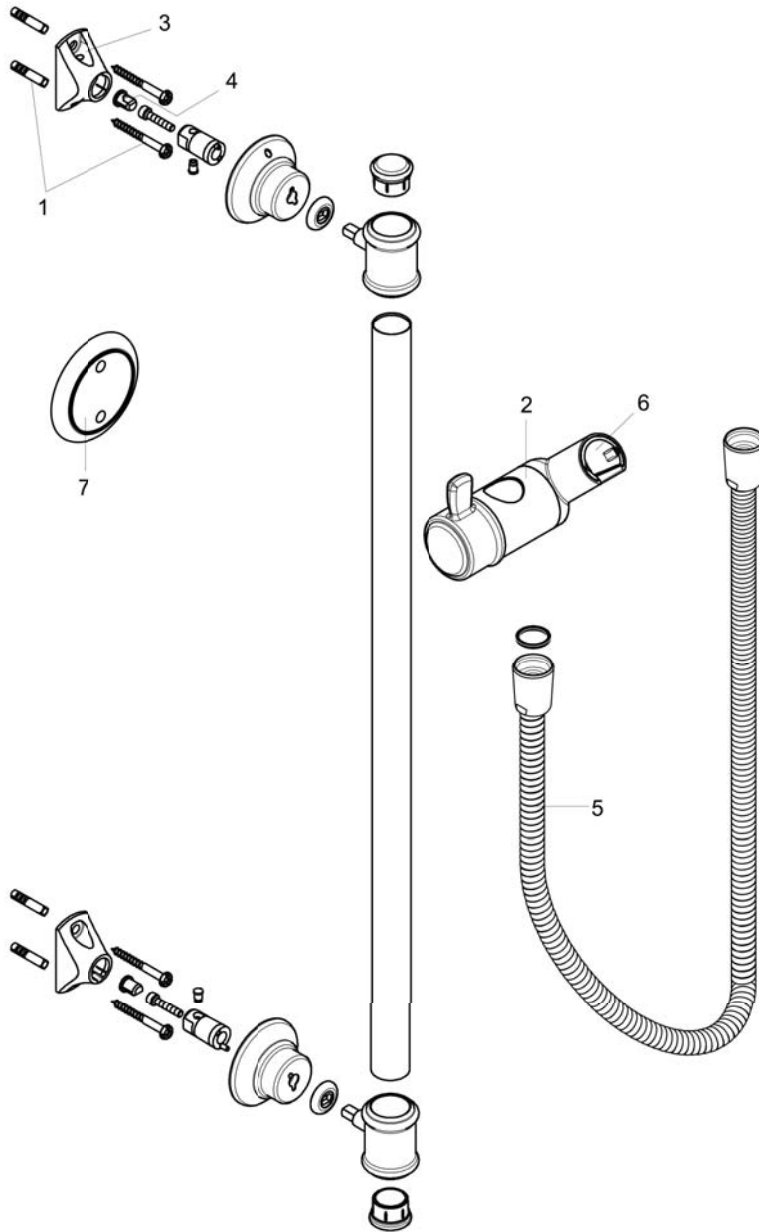

AXOR Montreux
AXOR Montreux Wallbar, 36"
Finishes : **chrome** Part no. : **27982001**

Description

Features

- Brass wallbar
- Angle-adjustable holder pivots left and right, slides easily and locks in place

Item details

Compliance

Product image

Scale drawing

AXOR Montreux
AXOR Montreux Wallbar, 36"
Finishes : **chrome** Part no. : **27982001**

Exploded drawing

Year of production: >06/06

AXOR Montreux
AXOR Montreux Wallbar, 36"
 Finishes : **chrome** Part no. : **27982001**

Spare parts list

Year of production: >06/06

Pos.	Description	Part no.	Price	PU
1	mounting set	96179000	-	1
2	support, assy	98723000	-	1
3	support element	96341000	-	1
4	pin	97546000	-	1
5	shower hose 1,60 m	28276003	-	1
6	guide	98918000	-	1
7	tile-matching-disk	95538000	-	1
a	seal	98058000	-	1