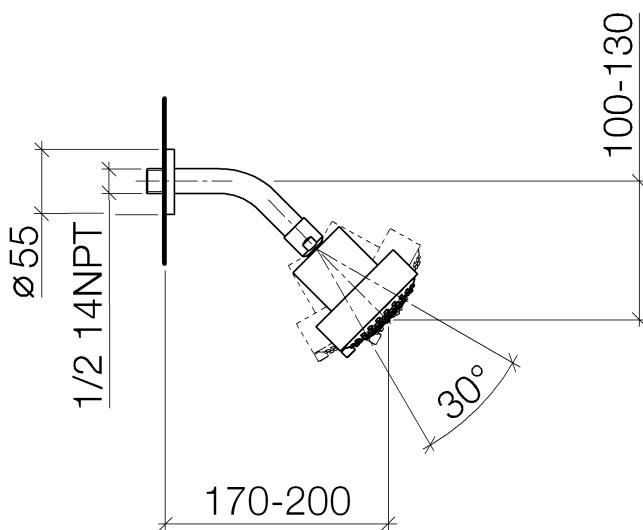

Bath - Lissé

Shower head - polished chrome

Article number: 28 508 979-00

- 200 mm projection
- ball-joint pivotable through 30°
- three settings: normal flow, soft flow, massage flow
- with anti-scale system
- spray head Ø 92mm
- rosette Ø 55 mm
- 1/2" connection
- max. flow 9 l/min

polished chrome

Dimensional drawing

All details in mm / inch = mm x 0.0394

Bath - Lissé
Shower head - polished chrome
Article number: 28 508 979-00

Flow rate chart

Bath - Lissé

Shower head - polished chrome

Other finishes on request (x-tra Service)

35 085 970 90

Concealed wall elbow -

Bath - Lissé

Shower head - polished chrome

Article number: 28 508 979-00

Spare parts list

No.	Item Number	Name	Quantity used
1	09 27 22 003-00	rosette	1
2	09 14 10 026 90	seal	1
3	09 11 03 011-00	connection	1
4	04 12 11 110 00-00	shower	1