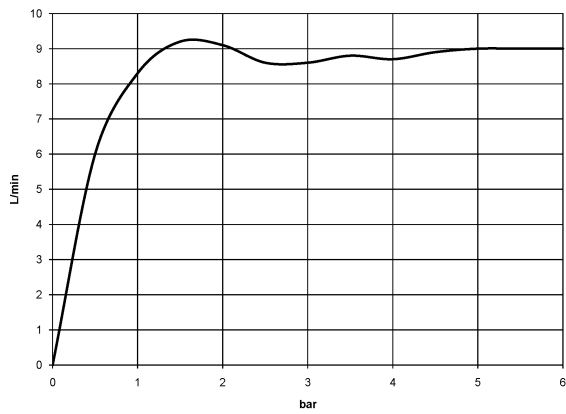

Bath - Lissé

Shower head - polished chrome

Article number: 28 508 979-00

- 200 mm projection
- ball-joint pivotable through 30°
- three settings: normal flow, soft flow, massage flow
- with anti-scale system
- spray head Ø 92mm
- rosette Ø 55 mm
- 1/2" connection
- max. flow 9 l/min

polished chrome

Dimensional drawing

All details in mm / inch = mm x 0.0394

Bath - Lissé
Shower head - polished chrome
Article number: 28 508 979-00

Flow rate chart

Bath - Lissé

Shower head - polished chrome