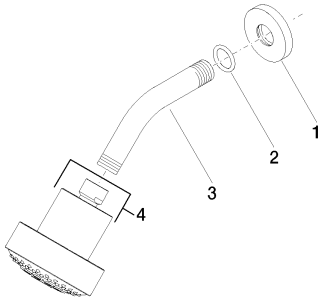

Bath - Lissé

Shower head - polished chrome

Article number: 28 508 979-00

- 200 mm projection
- ball-joint pivotable through 30°
- three settings: normal flow, soft flow, massage flow
- with anti-scale system
- spray head Ø 92mm
- rosette Ø 55 mm
- 1/2" connection
- max. flow 9 l/min

polished chrome

Dimensional drawing

All details in mm / inch = mm x 0.0394

Bath - Lissé
Shower head - polished chrome
Article number: 28 508 979-00

Flow rate chart

Bath - Lissé

Shower head - polished chrome

Other finishes on request (x-tra Service)

35 085 970 90

Concealed wall elbow -

Bath - Lissé

Shower head - polished chrome

Article number: 28 508 979-00

Spare parts list

No.	Item Number	Name	Quantity used
1	09 27 22 003-00	rosette	1
2	09 14 10 026 90	seal	1
3	09 11 03 011-00	connection	1
4	04 12 11 110 00-00	shower	1