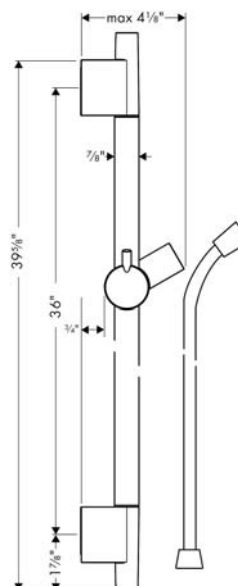

Unica
Wallbar S, 36"
 Finishes : **chrome** Part no. : **28631000**

Description

Features

- Brass wallbar
- Angle-adjustable holder pivots left and right, slides easily and locks in place

Item details

Compliance

Product image

Scale drawing

Unica
Wallbar S, 36"
Finishes : chrome Part no. : 28631000

Exploded drawing

Year of production: >04/05

Unica
Wallbar S, 36"
 Finishes : **chrome** Part no. : **28631000**

Spare parts list

Year of production: >04/05

Pos.	Description	Part no.	Price	PU
1	cover	97709000	-	1
2	support, assy	97651000	-	1
3	tile-matching-disk	97450000	-	1
4	wall support	96275000	-	1
5	mounting set	96179000	-	1
6	shower hose Isiflex'B 1,60 m	28276000	-	1
7	shelf Casetta'S	28679000	-	1
8	clips for Casetta, Ø 22 mm	98717000	-	1