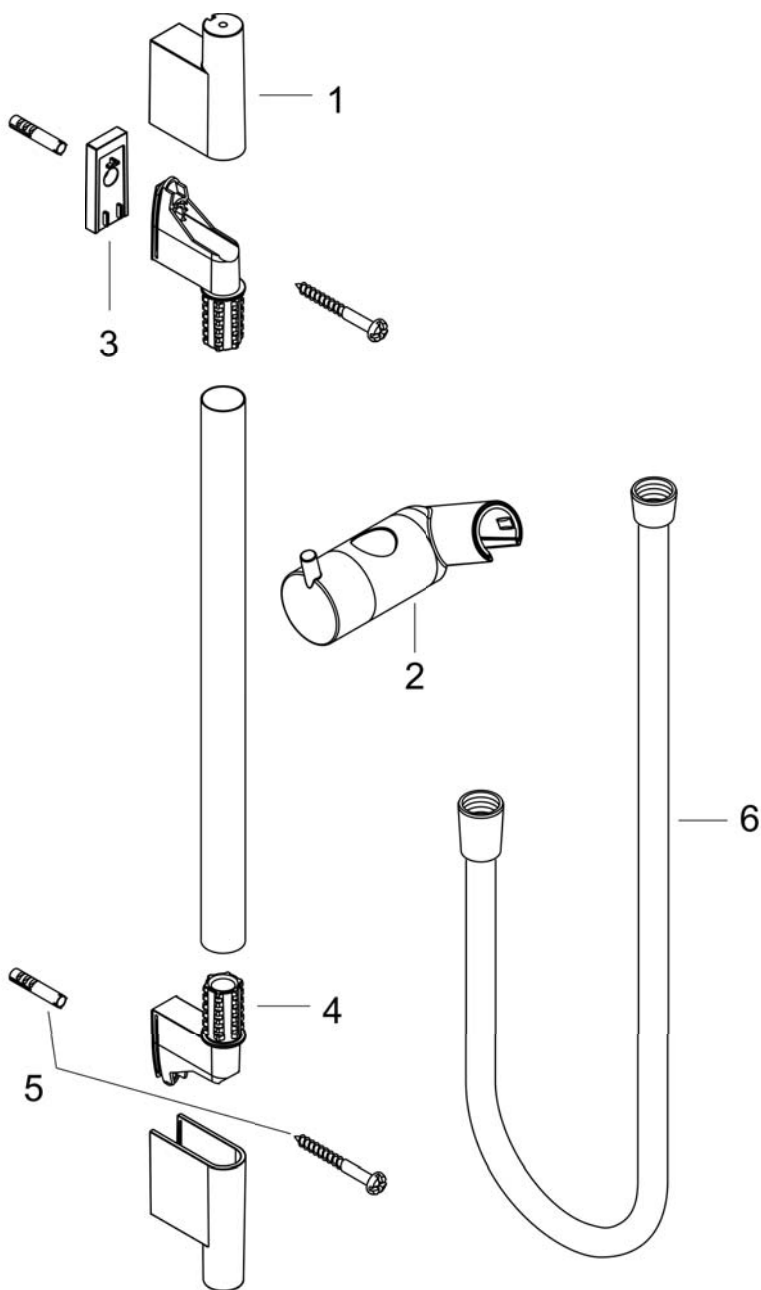

Unica
Wallbar S, 36"
 Finishes : **chrome** Part no. : **28631000**

Description

Features

- Brass wallbar
- Angle-adjustable holder pivots left and right, slides easily and locks in place

Item details

Compliance

Product image

Scale drawing

Unica
Wallbar S, 36"
Finishes : chrome Part no. : 28631000

Exploded drawing

Year of production: >04/05

Unica
Wallbar S, 36"
 Finishes : **chrome** Part no. : **28631000**

Spare parts list

Year of production: >04/05

Pos.	Description	Part no.	Price	PU
1	cover	97709000	-	1
2	support, assy	97651000	-	1
3	tile-matching-disk	97450000	-	1
4	wall support	96275000	-	1
5	mounting set	96179000	-	1
6	shower hose Isiflex'B 1,60 m	28276000	-	1
7	shelf Casetta'S	28679000	-	1
8	clips for Casetta, Ø 22 mm	98717000	-	1