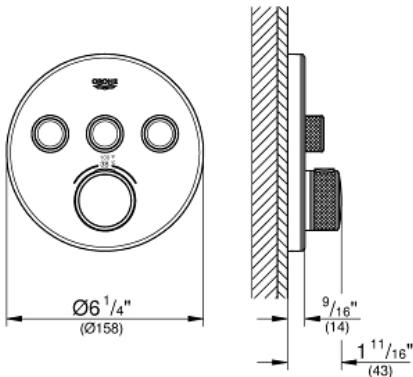

GROHTHERM SMARTCONTROL Triple Function Thermostatic Trim with Control Module

MODEL # 29161LS0

Pure Freude
an Wasser

GROHE

Product Description:
GROHTHERM SMARTCONTROL
Triple Function Thermostatic Trim with Control Module

Standard Specification:

- Final installation set for:
- Required rough-in-set sold separately (GROHE Rapido SmartBox 35 601 000)
- Metal wall escutcheon with **GROHE QuickFix** (covered escutcheon and shaft sealing, covered fixing), 6° angle adjustable
- 3/8" (10 mm) thin profile escutcheon
- **GROHE StarLight** finish
- SmartControl push for ON-OFF, turn for volume adjustment from EcoJoy to Full Flow
- Includes various icons to customize push buttons
- **GROHE TurboStat** Compact cartridge with wax thermoelement
- **GROHE SafeStop** safety button at 100°F/38°C
- Built-in check valve with dirt strainer
- Multiple outlets can be run simultaneously
- Cover plate in moon white acrylic glass
- Maximum flow performance combined: 9.5gpm (36L/min) @ 43.5 psi (3 bar)
- Optional flow reducer for CALGreen compliance included

Applicable Codes & Standards:

- ASME A112.18.1/CSA B125.1

Color:

- 29161LS0 Moon White