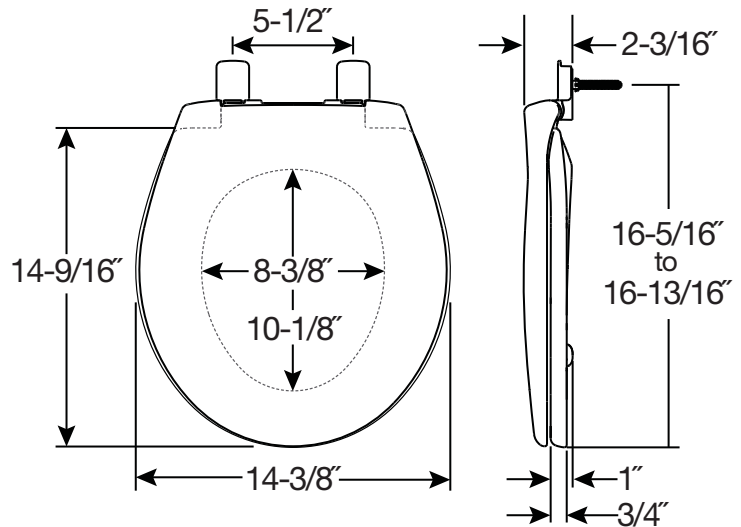

# AFFINITY™ 300E4

RESIDENTIAL PLASTIC TOILET SEAT

## FEATURES:

- **STA-TITE® Seat Fastening System™**  
Never Loosens™
- **Easy•Clean & Change®**  
Removes for cleaning
- **Whisper•Close®**  
Slowly and quietly closes
- **Precision Seat Fit™**  
1/2" front-to-back adjustability provides the perfect toilet fit
- **Super Grip Bumpers™**  
Provides greater stability

## SPECIFICATIONS:

- Size:** Round
- Material:** Plastic
- Style:** Closed Front with Cover
- Ring Bumpers:** Two
- Hinges:** Plastic
- Hardware:** STA-TITE® Seat Fastening System™