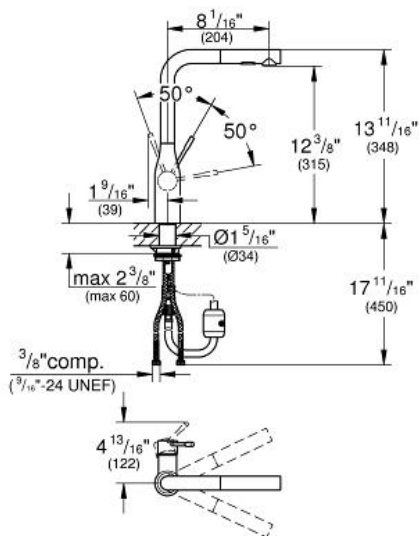

ESSENCE
Single-Handle Kitchen Faucet
MODEL # 30271DC0

Pure Freude
an Wasser

GROHE

ADA

Product Description:
ESSENCE
Single-Handle Kitchen Faucet

Standard Specification:

- High spout
- Single hole installation
- **GROHE StarLight** finish
- **GROHE SilkMove** 1.1" (28 mm) ceramic cartridge
- Flow strainer
- **Pull-out Dual Spray Control** - switches back and forth between regular flow and spray
- Diverter: laminar spray/SpeedClean shower jet
- Automatic return to laminar spray
- Swivel Spout
- Swivel area 360°
- Integrated non-return valve
- Protected against backflow
- Stainless steel flex lines
- Quick installation system
- Min. recommended pressure: 15 psi (1.0 bar)