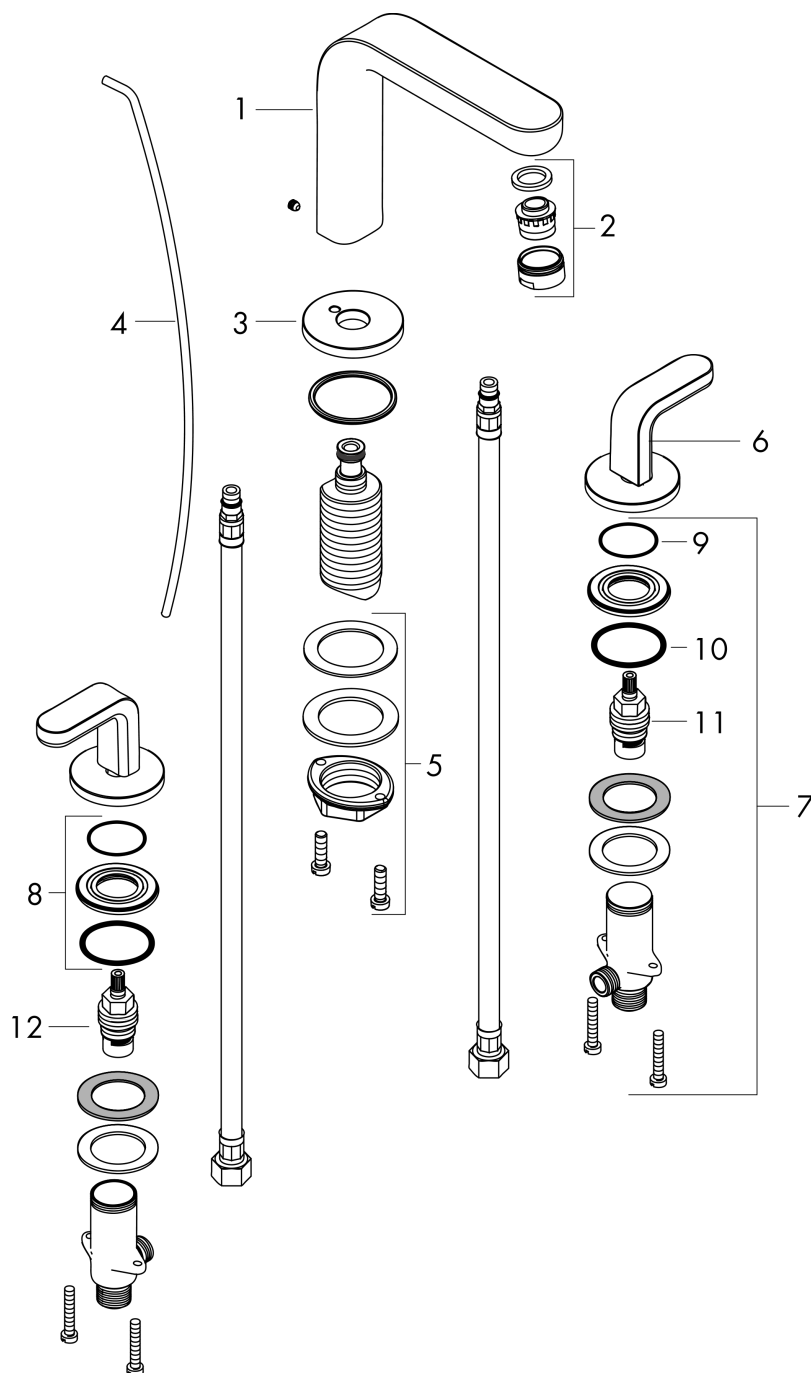

Metris S

Widespread Faucet 100 with Lever Handles and Pop-Up Drain, 1.2 GPM

Finishes : **chrome** Part no. : **31067001**

Exploded drawing

Year of production: >07/16

Metris S

Widespread Faucet 100 with Lever Handles and Pop-Up Drain, 1.2 GPM

Finishes : **chrome** Part no. : **31067001**

Spare parts list

Year of production: >07/16

Pos.	Description	Part no.	Price	PU
1	spout cpl.	97504000	-	1
2	aerator M24x1 (4,5 l/min)	92877000	-	1
3	escutcheon for spout	97505000	-	1
4	pull rod	96657000	-	1
5	fixing set (Ø 32)	13961000	-	1
6	handle for cold water	98827000	-	1
7	stop valve cpl.	97357001	-	1
8	nut	92854000	-	1
9	O-Ring 32x2,5	96364000	-	1
10	O-ring 40x3	92634000	-	1
11	shut off unit left closing	94008000	-	1
12	shut off unit right closing	94009000	-	1
a	aerator M24x1 (3,5 l/min)	92508000	-	1