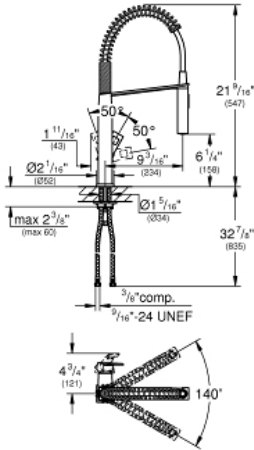

EUROCUBE
Single-Handle Kitchen Faucet
MODEL # 31401DC0

Pure Freude
an Wasser

Product Description:
EUROCUBE
Single-Handle Kitchen Faucet

Standard Specification:

- Single hole installation
- **GROHE StarLight** finish
- **GROHE SilkMove** 1.1" (28 mm) ceramic cartridge
- Locking Push Button Control - to switch from regular flow to spray
- Adjustable flow rate limiter
- Swivel spout
- Swivel area 140°
- 360° maneuverable spring arm
- Protected against backflow
- Stainless steel flex lines
- Under cupboard installation
- Quick installation system