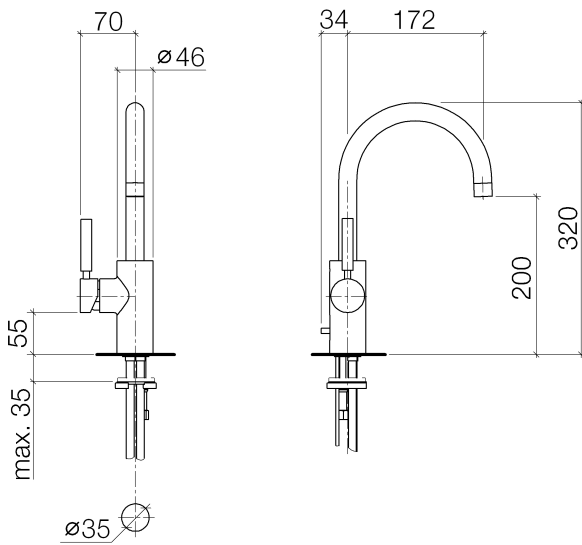

## Sink - Tara.Logic

Single-lever lavatory mixer with drain - platinum matte

Article number: 33 500 886-06 0010

NO IMAGE

AVAILABLE

- 6-3/4" Projection
- US drain with overflow
- Swiveling spout 360°
- Round aerated stream
- Total height 12-5/8"
- Height to aerator/spout outlet 7-7/8"
- 1-3/8" hole diameter
- 2x 3/8" US flexible supply lines
- Water flow rate limited to max. 1.2 gpm
- lever on left
- lead-free
- (ADA)
- Suitable only for basins with overflow.

## Sink - Tara.Logic

Single-lever lavatory mixer with drain - platinum matte

Article number: 33 500 886-06 0010

### Dimensional drawing

All dimensions in mm / inch = mm x 0,0394

### Flow rate chart

**Sink - Tara.Logic**

Single-lever lavatory mixer with drain - platinum matte

Article number: 33 500 886-06 0010

**Spare parts list**

Number	Item Number	Designation	Number of units
1	90 28 22 162 03-06	spout	1
2	90 23 01 004 08-06	aerator	1
3	90 20 88 046 00-06	handle	1
4	09 24 04 107-06	nut	1
5	04 28 10 148 00 90	accessories	1
6	90 15 05 061 00 90	cartridge	1
7	09 30 30 080 90	screw	1
8	04 20 62 030 80-06	pull-rod	1
9	09 20 62 030-06	handle	1
10	09 31 09 080-06	pull-rod	1
11	09 14 10 119 90	seal	1
12	09 28 10 109-07	ring	1
13	04 30 11 085 88 90	fixing set	1
14	04 30 04 045 00 90	Flexible supply line 3/8"	2
15	09 31 11 012 90	pin	1
16	04 11 01 023 00-06	Drain 1" - platinum matte	1