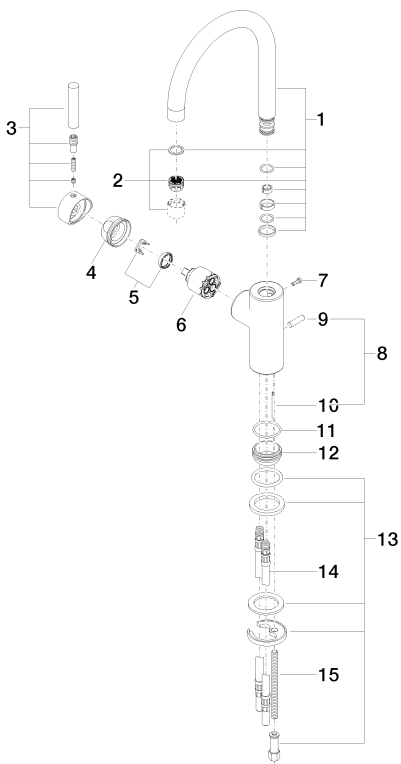

## Sink - Tara.Logic

Single-lever lavatory mixer with drain - platinum matte

Article number: 33 500 886-06 0010

NO IMAGE

AVAILABLE

- 6-3/4" Projection
- US drain with overflow
- Swiveling spout 360°
- Round aerated stream
- Total height 12-5/8"
- Height to aerator/spout outlet 7-7/8"
- 1-3/8" hole diameter
- 2x 3/8" US flexible supply lines
- Water flow rate limited to max. 1.2 gpm
- lever on left
- lead-free
- (ADA)
- Suitable only for basins with overflow.

## Sink - Tara.Logic

Single-lever lavatory mixer with drain - platinum matte

Article number: 33 500 886-06 0010

### Dimensional drawing

All dimensions in mm / inch = mm x 0,0394

### Flow rate chart

**Sink - Tara.Logic**

Single-lever lavatory mixer with drain - platinum matte

Article number: 33 500 886-06 0010

**Spare parts list**

Number	Item Number	Designation	Number of units
1	90 28 22 162 03-06	spout	1
2	90 23 01 004 08-06	aerator	1
3	90 20 88 046 00-06	handle	1
4	09 24 04 107-06	nut	1
5	04 28 10 148 00 90	accessories	1
6	90 15 05 061 00 90	cartridge	1
7	09 30 30 080 90	screw	1
8	04 20 62 030 80-06	pull-rod	1
9	09 20 62 030-06	handle	1
10	09 31 09 080-06	pull-rod	1
11	09 14 10 119 90	seal	1
12	09 28 10 109-07	ring	1
13	04 30 11 085 88 90	fixing set	1
14	04 30 04 045 00 90	Flexible supply line 3/8"	2
15	09 31 11 012 90	pin	1
16	04 11 01 023 00-06	Drain 1" - platinum matte	1