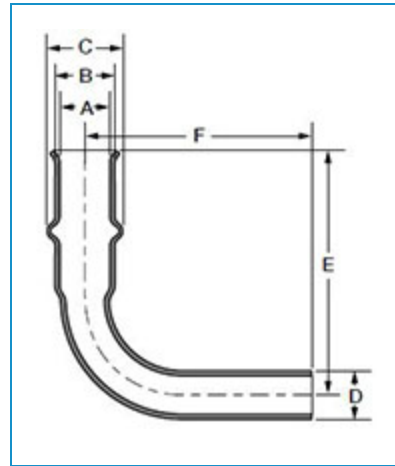

## Part Number 350122220011, 3501 - 90° Street Elbow - Press x Fitting

[Specifications](#) | [Dimensions](#)

### Specifications

<b>Size 1</b>	1 3/8
<b>Size 2</b>	1 3/8
<b>Fitting Body Material</b>	Refrigerant Grade Copper, per ASTM-B75 or ASTM-B743
<b>O-Ring Material</b>	HNBR
<b>Maximum Rated Pressure (MRP)</b>	700 psi
<b>Continuous Operating Temperature</b>	250 °F
<b>End Type 1</b>	Press End
<b>End Type 2</b>	Male Sweat
<b>Weight</b>	0.76 lb

## Dimensions

<b>Angle</b>	90 °
<b>A</b>	1.39 in
<b>B</b>	1.54 in
<b>C</b>	1.75 in
<b>D</b>	1.375 in
<b>E</b>	4.38 in
<b>F</b>	4.51 in