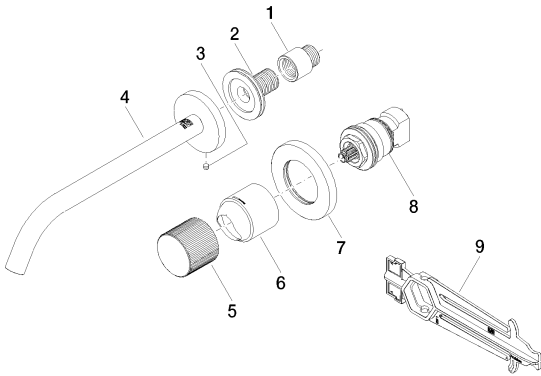

Article number: 36 861 664-00 0010

Dimensional drawing

mm [inches]

All dimensions in mm / inch = mm x 0,0394

Flow rate chart

Sink - Meta

META PURE Wall-mounted single-lever mixer without drain - polished chrome

35 860 970-90 0010

Rough for wall-mounted
faucet mixer on right -

Sink - Meta

META PURE Wall-mounted single-lever mixer without drain - polished chrome

Article number: 36 861 664-00 0010

Spare parts list

Number	Item Number	Designation	Number of units
1	09 24 03 072 10 90	nipple	1
2	09 24 03 280 90	nipple	1
3	09 31 11 112 90	pin	1
4	90 28 22 324 01-00	spout	1
5	09 20 66 010-00	handle	1
6	09 11 02 389-00	cover	1
7	90 27 62 011 00-00	rosette	1
8	90 90 03 169 02 90	top	1
9	09 30 09 064 90	key	1