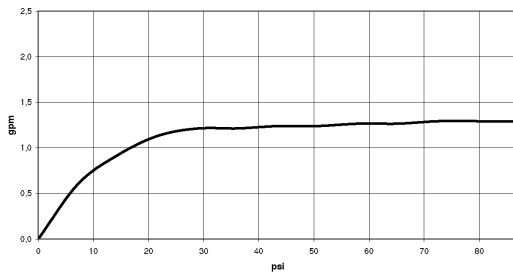

Article number: 36 861 664-00 0010

Dimensional drawing

mm [inches]

All dimensions in mm / inch = mm x 0,0394

Flow rate chart

Sink - Meta

META PURE Wall-mounted single-lever mixer without drain - polished chrome