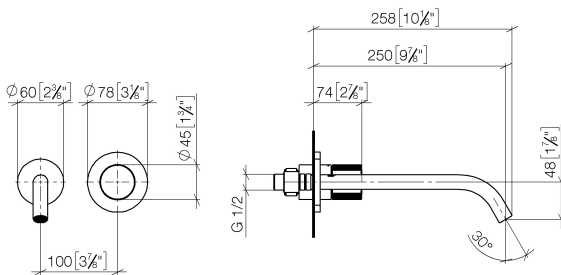

Sink - Meta

META PURE Wall-mounted single-lever mixer without drain - polished chrome

Article number: 36 861 664-00 0010

- 9-7/8" Projection
- Rigid spout
- Round aerated stream
- Spout hole diameter 1-1/2"
- Hole diameter single-lever mixer 2-1/4"
- 2-1/8" diameter flange for spout
- Diameter flange for mixer 3-1/8"
- Water flow rate limited to max. 1.2 gpm
- lead-free

Codes & Standards

- NSF/ANSI 372
- ASME A112.18.1/CSA B125.1
- NSF/ANSI/CAN 61

polished chrome

Accessory is required for this item.

Sink - Meta

META PURE Wall-mounted single-lever mixer without drain - polished chrome

Article number: 36 861 664-00 0010

Dimensional drawing

mm [inches]

All dimensions in mm / inch = mm x 0,0394

Flow rate chart

Sink - Meta

META PURE Wall-mounted single-lever mixer without drain - polished chrome

35 860 970-90 0010

Rough for wall-mounted
faucet mixer on right -

Sink - Meta

META PURE Wall-mounted single-lever mixer without drain - polished chrome

Article number: 36 861 664-00 0010

Spare parts list

Number	Item Number	Designation	Number of units
1	09 24 03 072 10 90	nipple	1
2	09 24 03 280 90	nipple	1
3	09 31 11 112 90	pin	1
4	90 28 22 324 01-00	spout	1
5	09 20 66 010-00	handle	1
6	09 11 02 389-00	cover	1
7	90 27 62 011 00-00	rosette	1
8	90 90 03 169 02 90	top	1
9	09 30 09 064 90	key	1