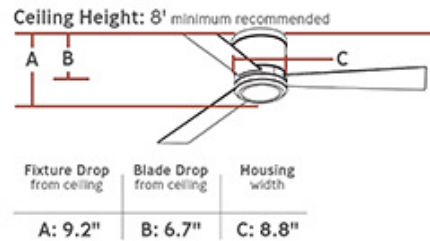

3CLYR52RZWD-V1: 52" Clarity - Matte White

Specification Images:

Collection: Clarity

Dimmable

UPC #:014817583151

Finish: Matte White (RZW)

Blade Finish: Matte White

Dimensions:

Diameter: 52"
Weight: 16.95 lbs.
Reverse Switch: Remote Controlled
Motor Size: 153.0 X 18.0
Diameter of Housing: 8.8
Capacitor Value: 85?, 4+4+5uF, 350V+250V+250V
Lead Wire Length: 78 inches
Light Kit Included: Yes
Remote Included: Wall / Hand Remote
Location of Receiver:
Remote Group(s):

Mounting Type	Included	Item	Downrod Length	Downrod Diameter	Overall Height	Blade to Ceiling	Min. Ceiling Height	Canopy Style	Canopy Diameter
Flush (Included)	yes				9.2	6.7	7.56		

Shipping Information: