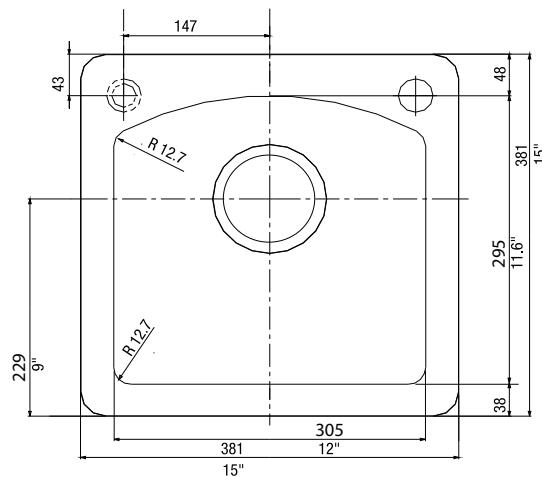

### NOMINAL DIMENSIONS

Model 440205 shown

OVERALL	CUT OUT SIZE	BOWL DEPTHS	DRAIN
15" x 15"	14-1/4" x 14-1/4"	8"	3-1/2"

DXF cutout templates available on our website.