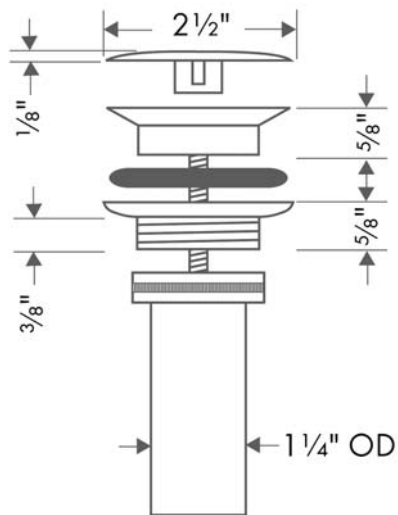

Drain for Sinks

Finishes : **chrome** Part no. : **50001001**

Description

Features

- Non-closing
- For sinks without overflow

Item details

Product image

Scale drawing

Drain for Sinks

Finishes : **chrome** Part no. : **50001001**

Exploded drawing

Year of production: >01/12

Drain for Sinks

Finishes : **chrome** Part no. : **50001001**

Spare parts list

Year of production: >01/12

Pos.	Description	Part no.	Price	PU
1	cover	97141000	-	1
2	screw	98000000	-	1
3	form ring	96361000	-	1