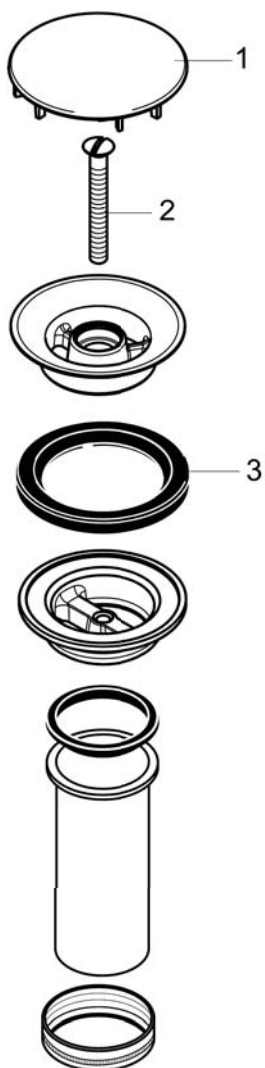

Drain for Sinks

Finishes : **chrome** Part no. : **50001001**

Description

Features

- Non-closing
- For sinks without overflow

Item details

Product image

Scale drawing

Drain for Sinks

Finishes : **chrome** Part no. : **50001001**

Exploded drawing

Year of production: >01/12

Drain for Sinks

Finishes : **chrome** Part no. : **50001001**

Spare parts list

Year of production: >01/12

Pos.	Description	Part no.	Price	PU
1	cover	97141000	-	1
2	screw	98000000	-	1
3	form ring	96361000	-	1