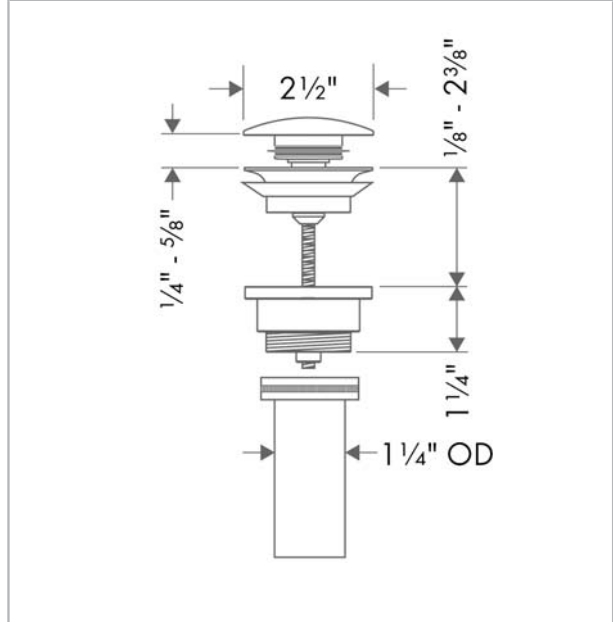

Drain for Sinks, Push-Open

Finishes : **chrome** Part no. : **50100101**

Description

Features

- Push-open
- For sinks with overflow

Item details

Product image

Scale drawing

Drain for Sinks, Push-Open

Finishes : **chrome** Part no. : **50100101**

Spare parts list

Year of production: >01/12

Pos.	Description	Part no.	Price	PU
1	plug	97204000	-	1
2	seal	97205000	-	1
3	screw	98000000	-	1