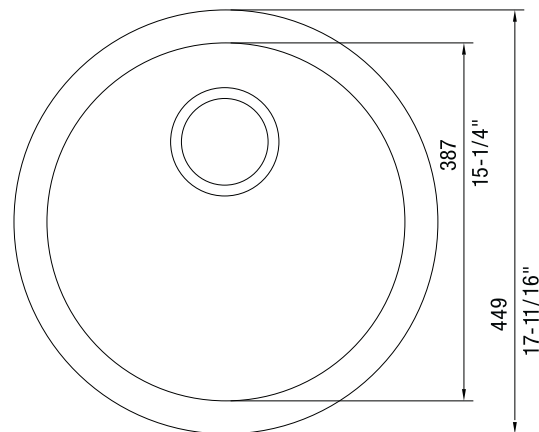

BLANCO AMERICA

800.451.5782
www.blancoamerica.com

© 2013 BLANCO AMERICA

6/13

SPEC-003