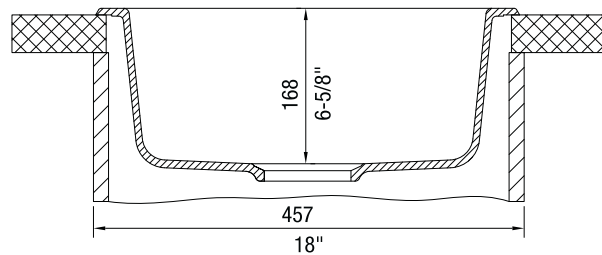

BLANCO AMERICA

800.451.5782
www.blancoamerica.com

© 2013 BLANCO AMERICA

6/13

SPEC-003