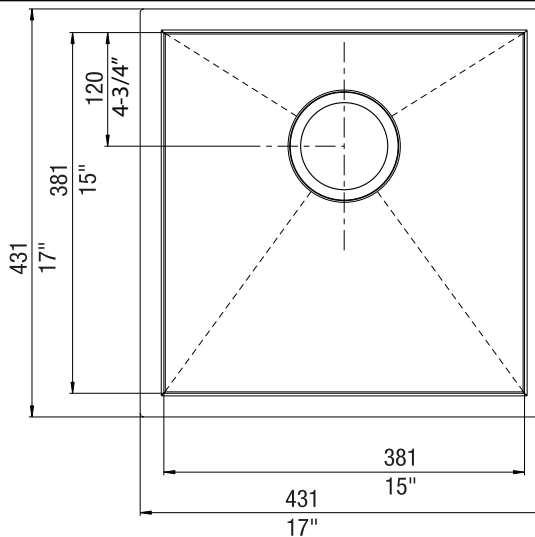

WARRANTY

Blanco America's Stainless Steel sinks feature a LIMITED LIFETIME WARRANTY to be free of all manufacturing defects under normal use. See our complete warranty for details.

While Blanco America endeavors to provide accurate information, all dimensions are nominal, cannot be guaranteed, and are subject to change or cancellation. Blanco America assumes no responsibility for use of superseded or voided specifications.

JOB INFORMATION

Job Name: _____

Contact: _____

Date Specified: _____

Specifier: _____

Contractor: _____

BLANCO AMERICA

800.451.5782

www.blancoamerica.com

© 2013 BLANCO AMERICA

7/13

SPEC-003