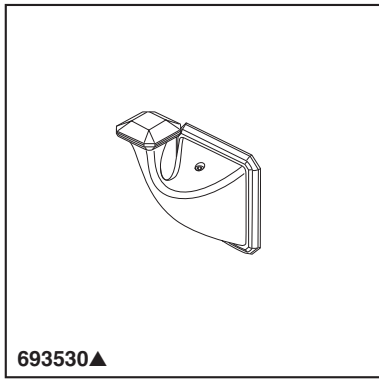

## ACCESSORIES

- Virage™ Bath Collection
- Robe Hook

Submitted Model No.: \_\_\_\_\_

Specific Features: \_\_\_\_\_

▲ Designate proper finish suffix