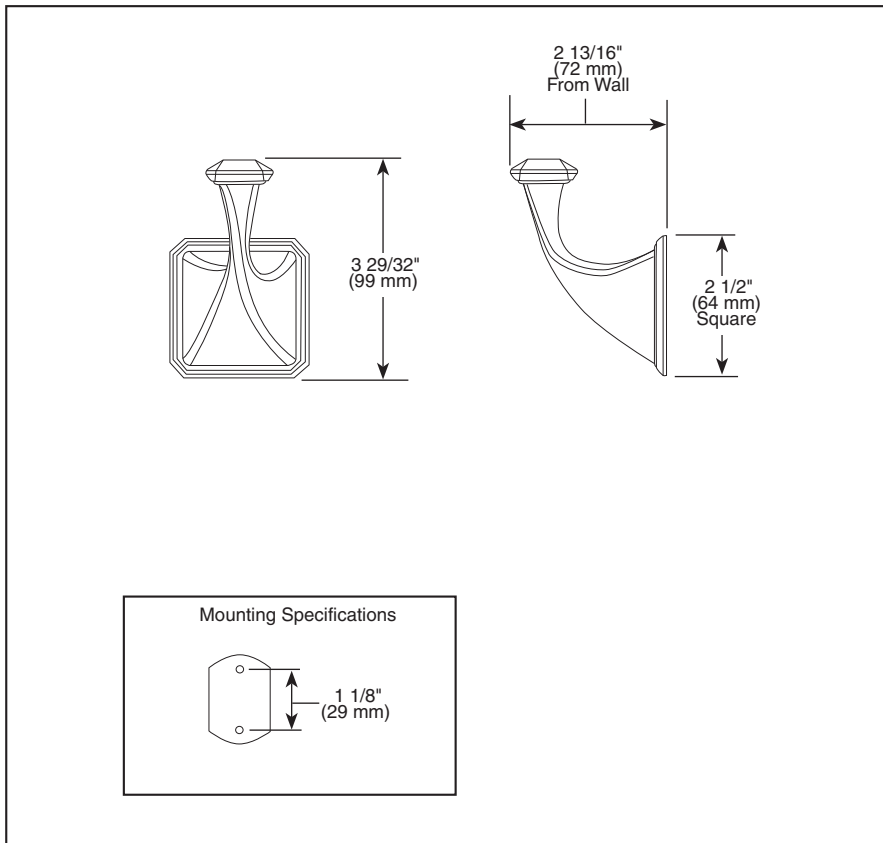

## ACCESSORIES

- Virage™ Bath Collection
- Robe Hook

Submitted Model No.: \_\_\_\_\_

Specific Features: \_\_\_\_\_

▲ Designate proper finish suffix

### STANDARD SPECIFICATIONS:

- Wood blocking is preferable behind all wall surfaces. If wood blocking is not available, the following fasteners are suggested: Tile/Masonry-Plastic or lead Anchors; Plaster/drywall-Toggle bolts.
- Mounting hardware and mounting instructions included with product.
- Note: Only plastic anchors are included with the mounting hardware.