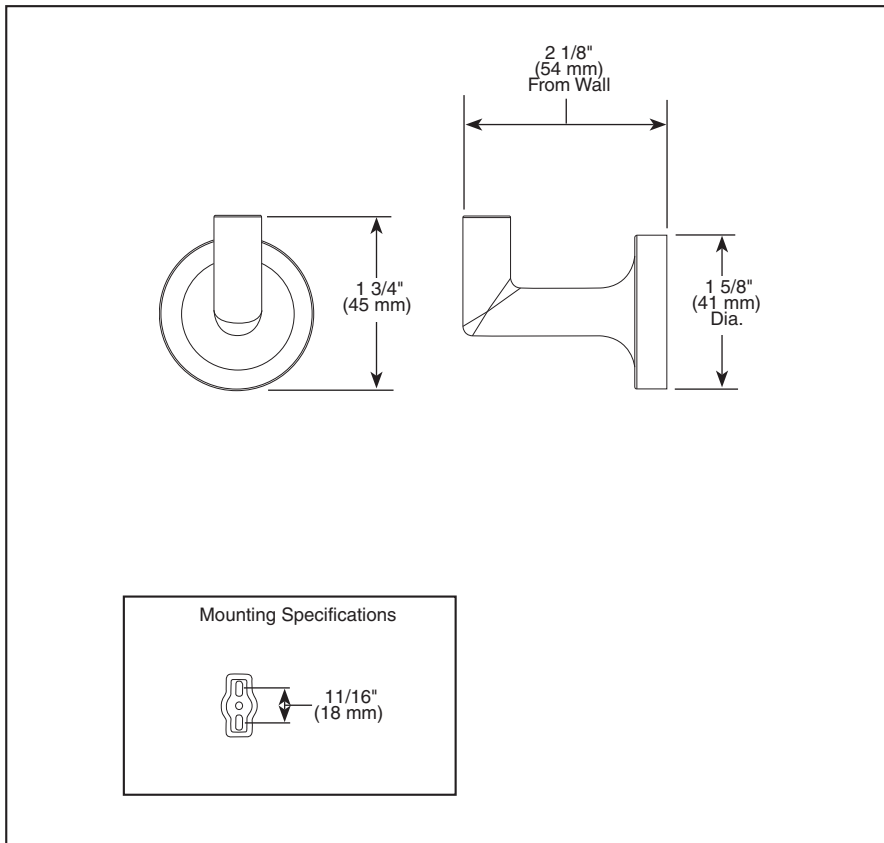

BRIZO®

ACCESSORIES

- Odin™ Bath Collection
- Robe Hook

Submitted Model No.: _____

Specific Features: _____

STANDARD SPECIFICATIONS:

- Mounting hardware and mounting instructions included with product.
- Note: Plastic anchors, screws, toggle bolts and mounting bracket are included with the mounting hardware.