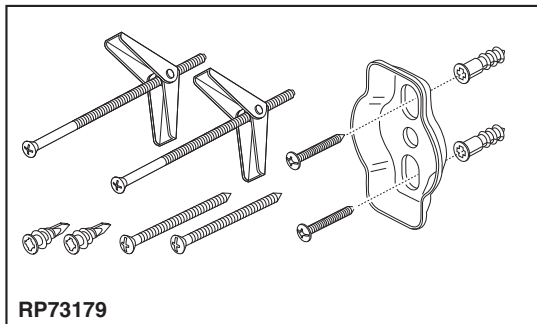

Delta reserves the right (1) to make changes in specifications and materials, and (2) to change or discontinue models, both without notice or obligation. Dimensions are for reference only. See current full-line price book or www.brizo.com for finish options and product availability.

BSP-A-693575 Rev. A

Delta Faucet Company
Indianapolis, Indiana 46280
A Division of Masco Corporation of Indiana
© 2012 Masco Corporation of Indiana