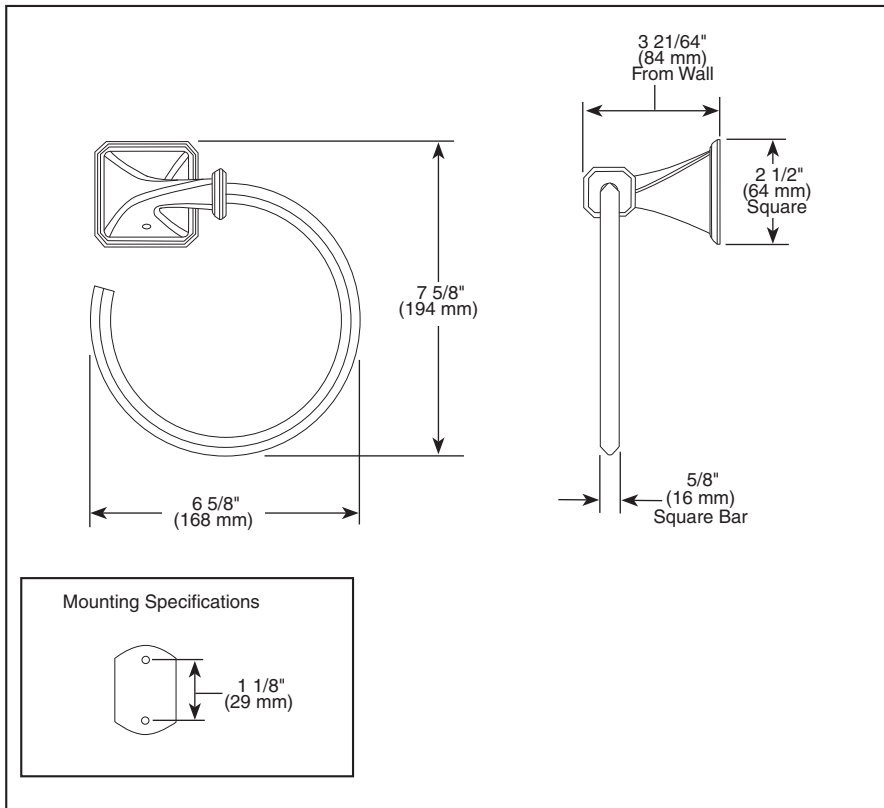

BRIZO®

ACCESSORIES

- Virage™ Bath Collection
- Towel Ring

Submitted Model No.: _____

Specific Features: _____

▲ Designate proper finish suffix

STANDARD SPECIFICATIONS:

- Wood blocking is preferable behind all wall surfaces. If wood blocking is not available, the following fasteners are suggested: Tile/Masonry-Plastic or lead Anchors; Plaster/drywall-Toggle bolts.
- Mounting hardware and mounting instructions included with product.
- Note: Only plastic anchors are included with the mounting hardware.