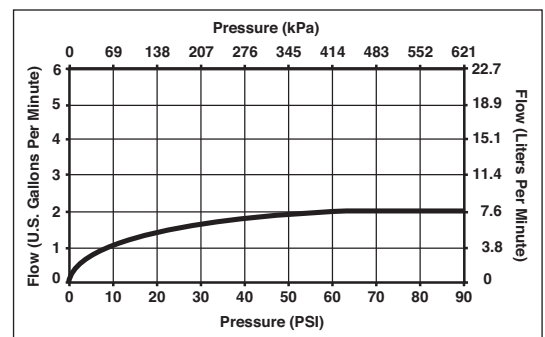

Delta reserves the right (1) to make changes in specifications and materials, and (2) to change or discontinue models, both without notice or obligation. Dimensions are for reference only. See current full-line price book or www.brizo.com for finish options and product availability.

BSP-B-85810 Rev. C

Delta Faucet Company
Indianapolis, Indiana 46280
A Division of Masco Corporation of Indiana
© 2012 Masco Corporation of Indiana