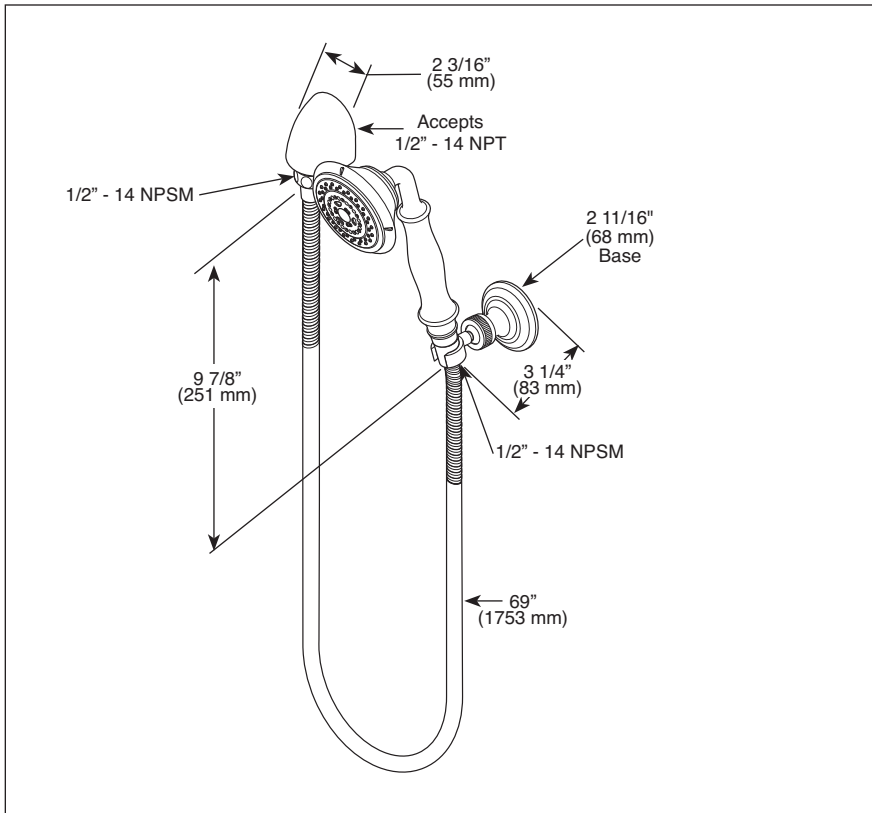

85810▲

BRIZO®

WALL MOUNT HAND SHOWER

- Baliza® Bath Collection
- 3 Function Hand Shower with Touch Clean Nubs
- Certified Dual Check Valves
- 69" (1753 mm) Metal Hose with Matching Finish
- Wall Mounted Elbow Included

Submitted Model No.: _____

Specific Features: _____

▲ Designate proper finish suffix

Spray Pattern

- ◆ Your Brizo Faucet hand shower incorporates a backflow protection system that has been tested to be in compliance with ASME A112.18.3, CSA B125.1 and ASME A112.18.1. It incorporates two certified check valves in series, which operate independently and are integral, non-serviceable parts of the wand assembly.

STANDARD SPECIFICATIONS:

- 3 function handshower: full, massage, aerated spray.
- Certified dual check valves.
- 2.0 gpm @ 80 psi (7.6 L/min @ 552 kPa)
- 69" (1753 mm) flexible metal hose in matching finish.