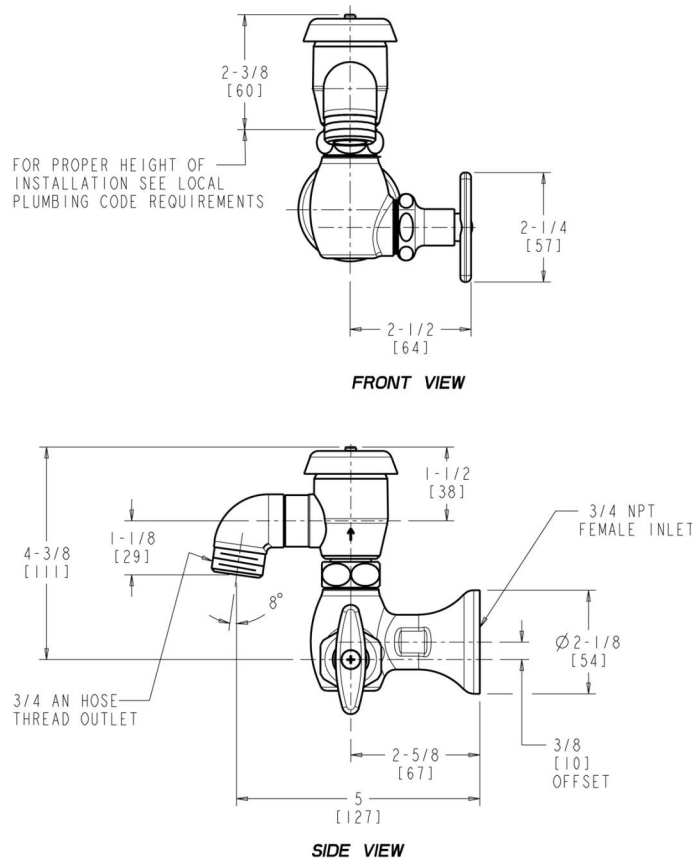

Contractor _____

Submitted as Shown Submitted with Variations

Date _____

Architect/Engineer Specification

Chicago Faucets No. 952-CP, Inside Sill Fitting, wall-mounted, chrome plated. 2-1/4" metal tee handle with square, tapered broach. Slow compression rebuildable cartridge, opens and closes 360° for fine adjustment, closes with water pressure, features square, tapered stem. 3/4" NPT female thread inlet. NOTE: Atmospheric vacuum breaker is NOT intended for continuous pressure applications.