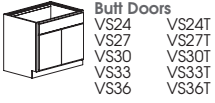

Butt Doors
VS24 VS24T
VS27 VS27T
VS30 VS30T
VS33 VS33T
VS36 VS36T