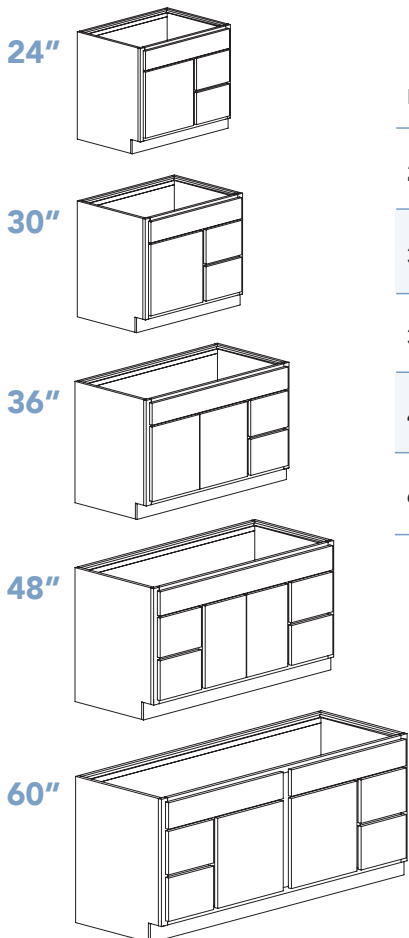

Vanity top sold separately. Mix and match styles and colors.
Matching 3" filler strips available. Default hardware included on vanity.

DESCRIPTION	COLOR	BBC#	QUICK CODE
24" Vanity - 1 door, 2 right drawers	White	BBCP/ALBW-VTR24T	700474
	Lighthouse	BBCP/ALBLH-VTR24T	700273
30" Vanity - 1 door, 2 right drawers	White	BBCP/ALBW-VTR30T	700475
	Lighthouse	BBCP/ALBLH-VTR30T	700274
36" Vanity - 2 door, 2 right drawers	White	BBCP/ALBW-VTR36T	700476
	Lighthouse	BBCP/ALBLH-VTR36T	700275
48" Vanity - 2 door, 4 drawers	White	BBCP/ALBW-VT48T	700477
	Lighthouse	BBCP/ALBLH-VT48T	700276
60" Vanity - 2 door, 4 drawers	White	BBCP/ALBW-VT60T	700470
	Lighthouse	BBCP/ALBLH-VT60T	700269

- Drawers: full extension, soft-motion, self-closing
- Doors: soft-motion, self-closing
- 34-1/2" height, 21" depth
- White or Lighthouse