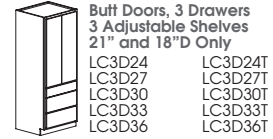

Butt Doors, 3 Drawers
3 Adjustable Shelves
21" and 18"D Only
LC3D24 LC3D24T
LC3D27 LC3D27T
LC3D30 LC3D30T
LC3D33 LC3D33T
LC3D36 LC3D36T