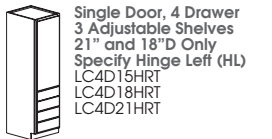

## LINEN CABINETS 21"D STANDARD

Two Door  
18" & 12"D  
Available  
4 Adjustable  
Shelves  
Specify Hinge  
Left (HL)  
LC15HR,  
LC18HR,  
LC21HR

Linen Cabinet  
with Hamper  
21"D Only  
3 Adjustable Shelves  
Specify Hinge Left (HL)  
LCH1821HR

Four Door  
18" & 12"D  
Available  
4 Adjustable  
Shelves  
LC24  
LC27  
LC30  
LC33  
LC36

Tall Configuration  
LCH1821HRT

## LINEN CABINETS WITH DRAWERS

Single Door, 3 Drawer  
3 Adjustable Shelves  
21" and 18"D Only  
Specify Hinge Left (HL)  
LC3D15HR LC3D15HRT  
LC3D18HR LC3D18HRT  
LC3D21HR LC3D21HRT

Butt Doors, 3 Drawers  
3 Adjustable Shelves  
21" and 18"D Only  
LC3D24 LC3D24T  
LC3D27 LC3D27T  
LC3D30 LC3D30T  
LC3D33 LC3D33T  
LC3D36 LC3D36T