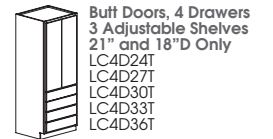

Butt Doors, 4 Drawers
3 Adjustable Shelves
21" and 18"D Only
LC4D24T
LC4D27T
LC4D30T
LC4D33T
LC4D36T