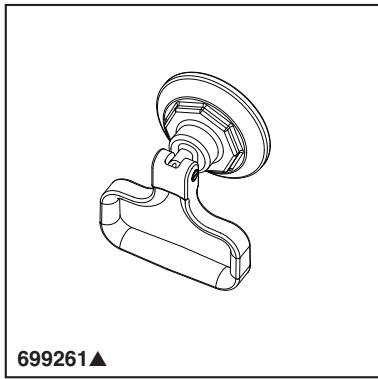

BRIZO®

ACCESSORIES

- Rook™ Bath Collection
- Drawer Knob

Submitted Model No.: _____

Specific Features: _____

▲ Designate proper finish suffix

STANDARD SPECIFICATIONS:

- Mounting hardware (8-32 UNC screw) included with product
- All metal construction