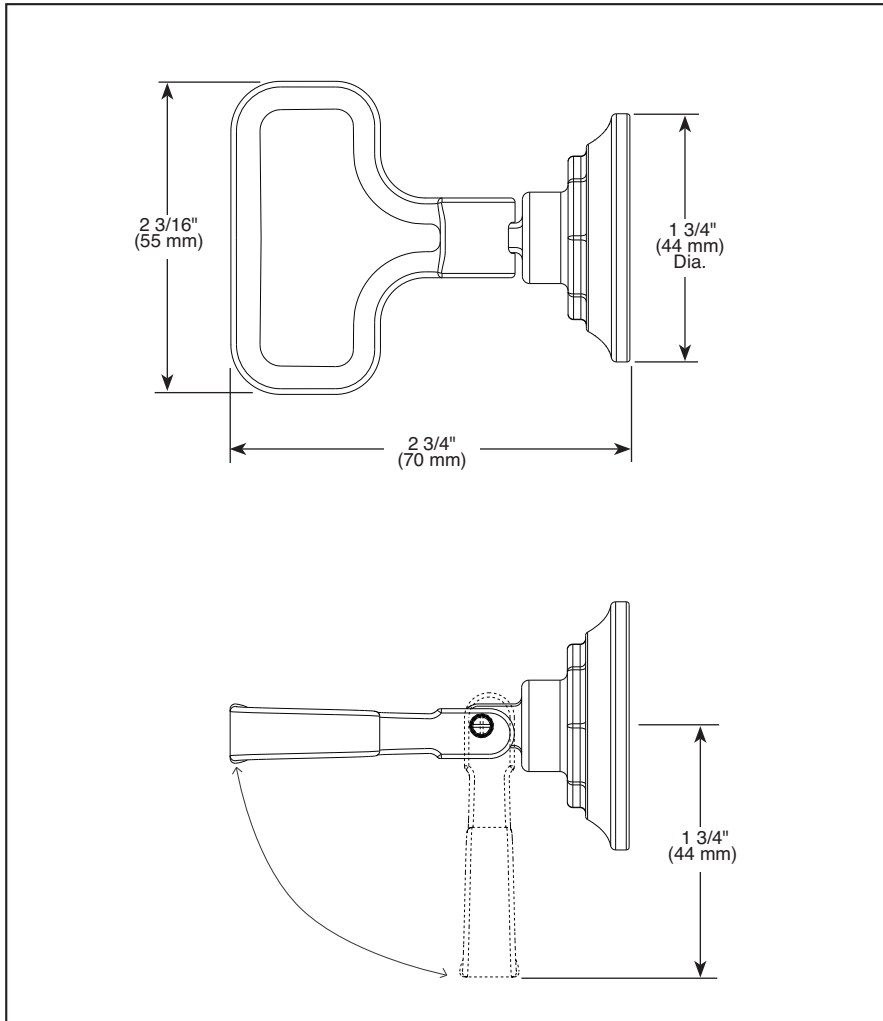

BRIZO®

ACCESSORIES

- Rook™ Bath Collection
- Drawer Knob

Submitted Model No.: _____

Specific Features: _____

▲ Designate proper finish suffix

STANDARD SPECIFICATIONS:

- Mounting hardware (8-32 UNC screw) included with product
- All metal construction