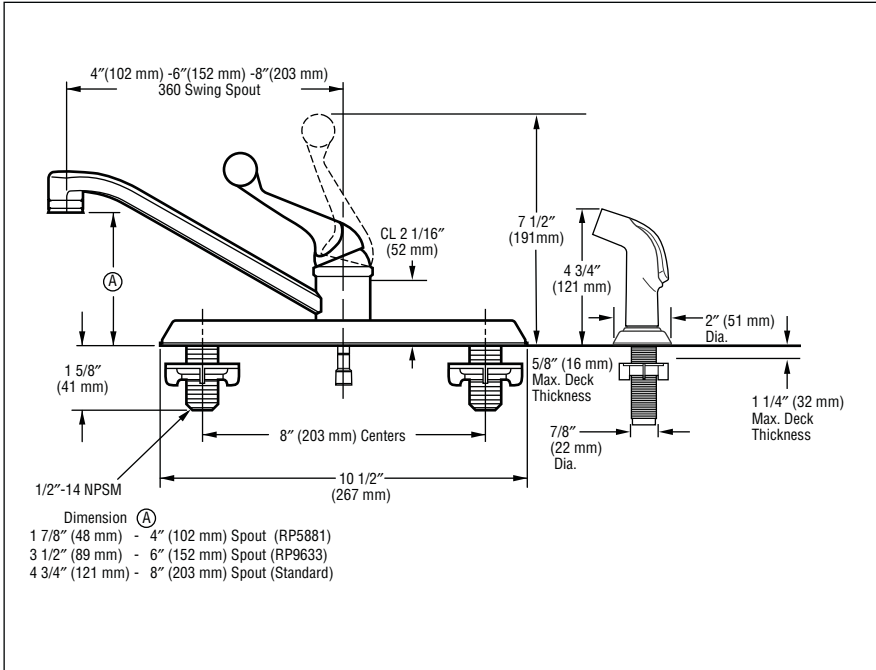

Submitted Model No.:

Specific Features:

KITCHEN FAUCETS

- Classic Series
- Single Handle Deck Mount
- 3 and 4 Hole Sink Applications

STANDARD SPECIFICATIONS:

- Solid brass fabricated body.
- Standard 8" (203 mm) long spout swings 360°.
- Control handle shall return to neutral position when faucet is turned off.
- Lever handle. Control mechanism shall be of the rotating stainless steel ball type with replaceable non-metallic seats operating in stainless steel lined sockets.
- Model 420 series with spray attachment has anti-siphon device as integral part of valve body.
- Vegetable sprayer hose with chrome sprayhead on model 420 series - 45" (1143 mm) long threaded hose.
- 1/2"-14 NPSM threaded male inlet shanks.