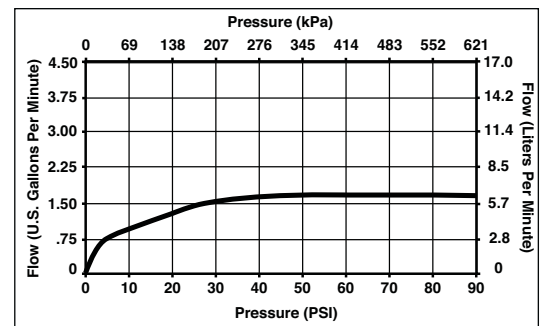

55 E. 111th Street, Indianapolis, Indiana 46280
350 South Edgeware Road, St. Thomas, ON N5P 4L1
© 2012 Masco Corporation of Indiana

Delta reserves the right (1) to make changes in specifications and materials, and (2) to change or discontinue models, both without notice or obligation. Dimensions are for reference only. See current full-line price book or www.specselect.com for finish options and product availability.

DSP-K-120LF Rev. A