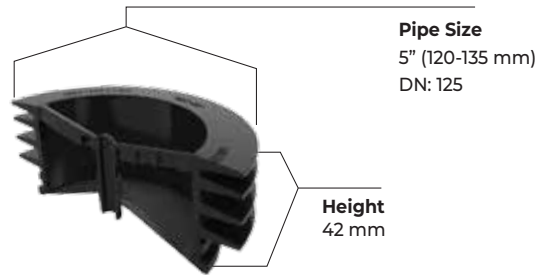

5" Green Drain™

Waterless Trap Seal for Floor Drains

MODEL: GD5

Specification: Green Drain (model: GD5) Waterless Trap Seal for 5" Drains.
ABS Plastic Housing | One-way Silicone Valve | Silicone Gasket

Function: Installs into the outlet of drain bodies, or drain hubs to protect the trap seal from evaporation. It prevents drain odors, sewer gases, or harmful biological aerosols or pathogens from infiltrating your building. Plus, it also helps to keep pests out. Provides waterless trap seal protection equivalent to water based trap primers.

- New Construction: Used as a trap primer replacement or in conjunction with a trap primer to provide protection against escaping sewer gases. Eliminates the need to repair/replace trap primers when they fail.
- Retrofit: Used in situations where trap primers have failed or where trap primers were never installed.

Benefits: Simple to install, eliminates the need for complex, time consuming, and expensive repairs. ECO friendly providing 100% water savings efficiency over traditional methods.

Flow Rates: Test Level C – 120 ± 2 mm for waste outlets and traps for basins, bidets, shower trays and kitchen sinks: 270 L/M.

Flow Rates: Test Level U – 300 ± 2 mm for waste outlets and traps for baths: 391 L/M.