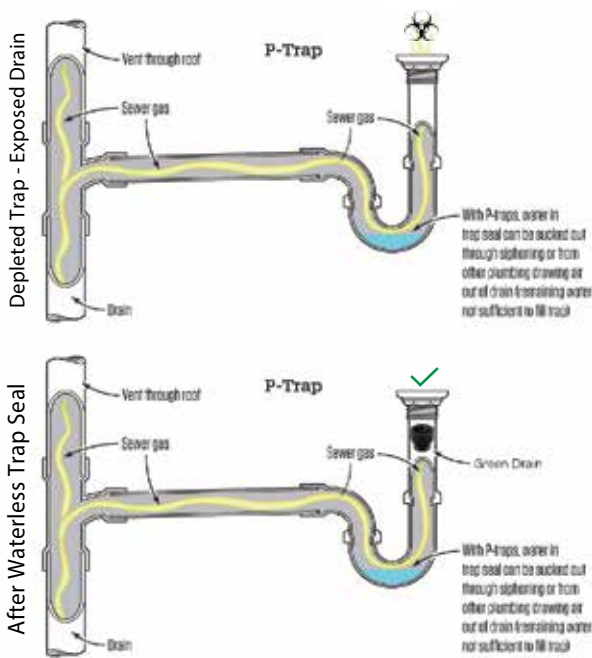

5" Green Drain™

Waterless Trap Seal for Floor Drains

MODEL: GD5

Specification: Green Drain (model: GD5) Waterless Trap Seal for 5" Drains.
ABS Plastic Housing | One-way Silicone Valve | Silicone Gasket

Function: Installs into the outlet of drain bodies, or drain hubs to protect the trap seal from evaporation. It prevents drain odors, sewer gases, or harmful biological aerosols or pathogens from infiltrating your building. Plus, it also helps to keep pests out. Provides waterless trap seal protection equivalent to water based trap primers.

- New Construction: Used as a trap primer replacement or in conjunction with a trap primer to provide protection against escaping sewer gases. Eliminates the need to repair/replace trap primers when they fail.
- Retrofit: Used in situations where trap primers have failed or where trap primers were never installed.

Benefits: Simple to install, eliminates the need for complex, time consuming, and expensive repairs. ECO friendly providing 100% water savings efficiency over traditional methods.

Flow Rates: Test Level C – 120 ± 2 mm for waste outlets and traps for basins, bidets, shower trays and kitchen sinks: 270 L/M.

Flow Rates: Test Level U – 300 ± 2 mm for waste outlets and traps for baths: 391 L/M.