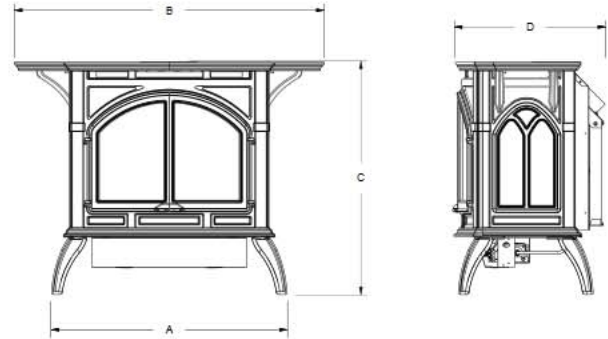

Vent-Free Technology

At 99.9-percent efficient, a vent-free system makes the ultimate supplemental heat source for any home. The clean-burning technology employs oxygen depletion sensor technology to continuously monitor your room air and instantly shut off the gas well before the oxygen drops to an unsafe level. For more information – including reports of the safety and efficiency of vent-free technology – please visit ventfree.org.

Cast Iron Stove Shelf Kits

(fit compact and medium stoves, includes left and right shelf)

CSK-B	Porcelain Black
CSK-F	Matte Black
CSK-M	Porcelain Mahogany
CSK-S	Porcelain Sand
CSK-W	Matte Pewter

Accessories

CIB-3	Automatic, Variable Speed Blower. Fits Medium Cast Iron Stove.
CIB-4	Automatic, Variable Speed Blower. Fits Compact Cast Iron Stove.

Control Options

FRBC	Battery Operated Remote Control
FRBTC	Battery Operated Remote Control with Thermostat
FREC	Electric Remote
FWS-1	On/Off Wall Switch
TMV	Wall Thermostat - Reed Switch
TRW	Wall Thermostat - Wireless Remote
RKVN	Converts Manual Variable to Remote Variable (Natural)
RKVP	Converts Manual Variable to Remote Variable (LP)

Model	A	B	C	D
VFD-20-CC	21 1/2	32 3/4	24 1/8	15 3/8
VFD-30-CC	28 1/16	37	27 3/4	17 1/8

Clearance to Combustible Materials

Side Wall	6 in.	Adjacent Corner Wall	4 in.
Back Wall	2 in.	Ceiling	36 in.

Gas Inlet

Type of Gas (State on Order)	Natural or LP
Iron Pipe Size (N.P.T.)	3/8-inch
Ignition System	Millivolt (Standing Pilot/Piezo) or Intermittent Pilot

Warranty

All vent-free parts carry a 5-year limited labor warranty.

Note: Empire Comfort Systems is committed to continuous product improvement; specifications are subject to change without notice. Flame size, shape and color will vary from photos.

Member of the following industry associations:

This appliance is design-certified to the ANSI standard by:

SINCE 1932

918 Freeburg Ave.

Belleville, IL 62220-2623

E-mail: info@empirecomfort.com

ECS-00805 5/01/13