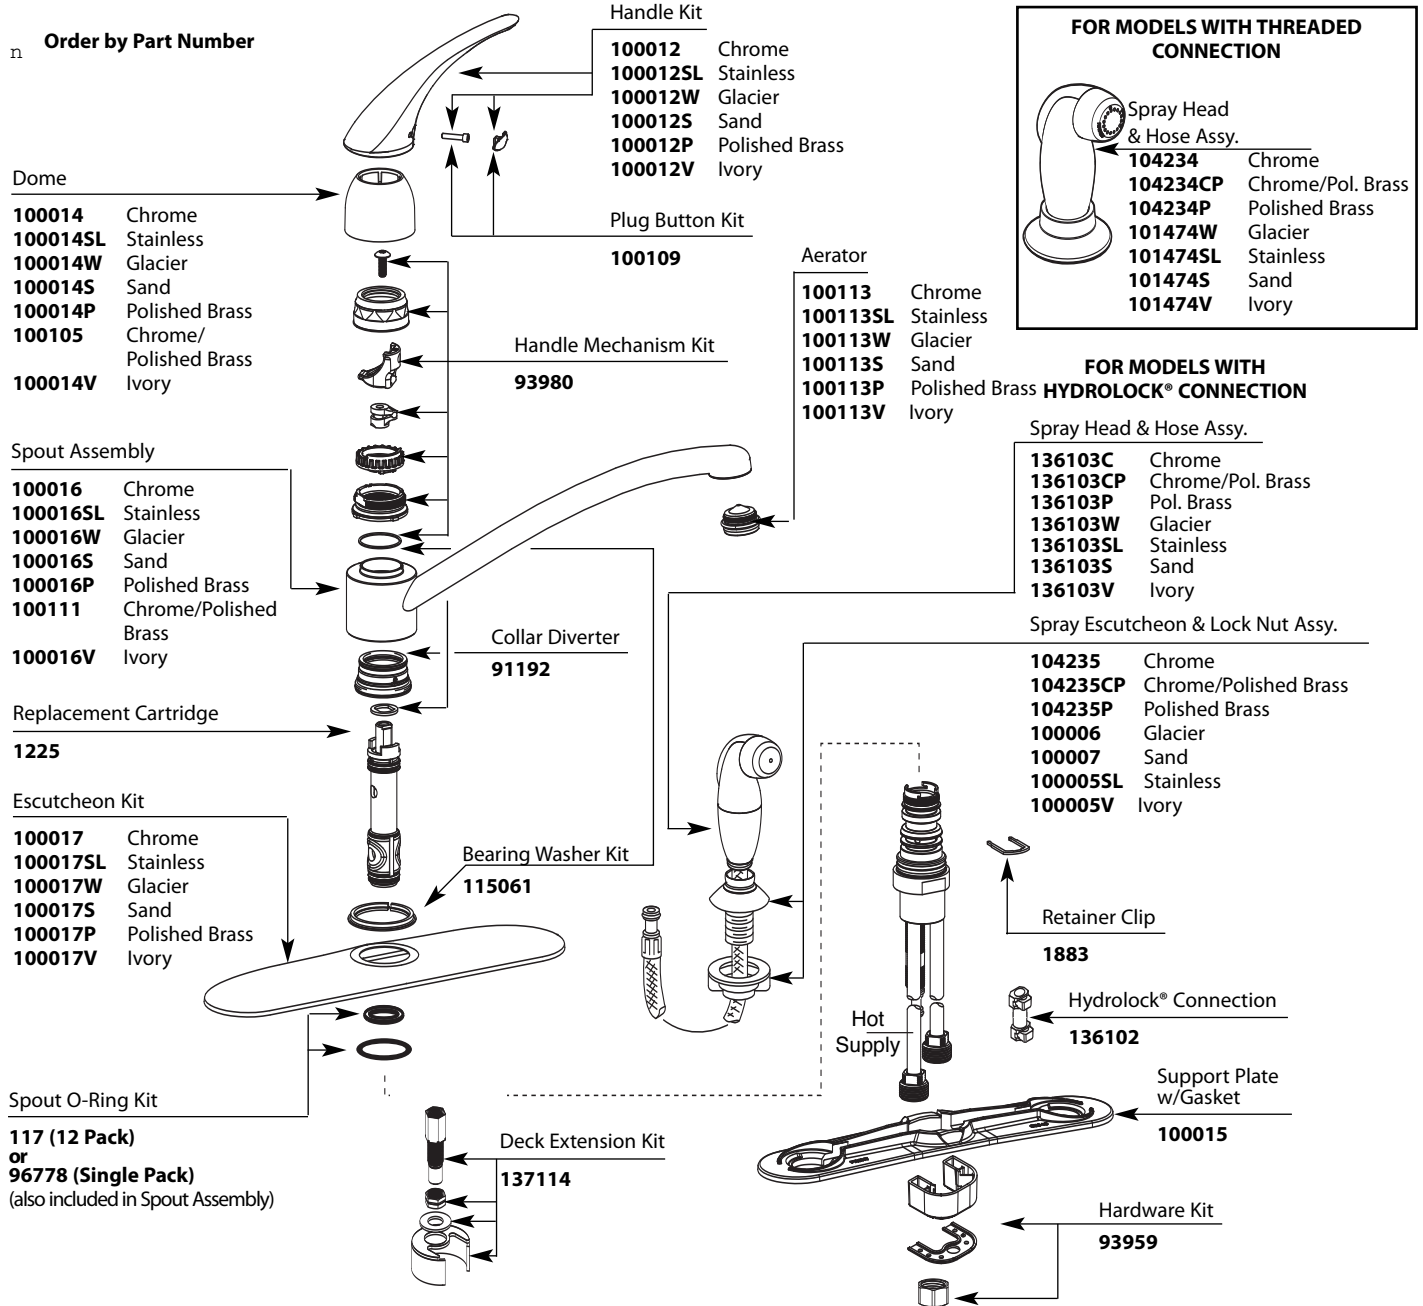

Buy it for looks. Buy it for life.®

MONTICELLO® Single-Handle Kitchen Faucet					
MODEL	HANDLE	FINISH	MODEL	HANDLE	FINISH
7630	Lever	Chrome	87630	Lever	Chrome
7630SL	Lever	Stainless	87630CP	Lever	Chrome/Pol. Brass
7630W	Lever	Glacier	87630W	Lever	Glacier
7630S	Lever	Sand	87630S	Lever	Sand
7630P	Lever	Polished Brass	87630V	Lever	Ivory
7630CP	Lever	Chrome/Pol. Brass	Discontinued		
7630V	Lever	Ivory	87630P	Lever	Polished Brass
			87630SL	Lever	Stainless

TO ORDER PARTS CALL: 1-800-BUY-MOEN

www.moen.com