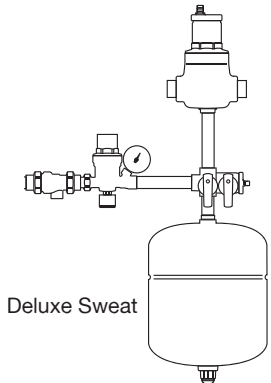

Deluxe Press Connections Boiler Trim Kits

PROPPBTK-1DLXPR
1" Deluxe Press Boiler Trim Kit

PROPPBTK-114DLXPR
1-1/4" Deluxe Press Boiler Trim Kit

Boiler Trim Kits

Standard

Deluxe IPS

Deluxe Sweat

Deluxe Press

Specifications

PurePro Standard IPS Boiler Trim Kits

#316483 PROPPBTK-1STD 1" Standard IPS Boiler Trim Kit	#316484 PROPPBTK-114STD 1-1/4" Standard IPS Boiler Trim Kit
AMT30	Amtrol® EX-30 4.4 Gallon Expansion Tank
AMT140-470	1/2" NPT Tank Service Check
AMT443 or AMT444	Amtrol Air Purger, 1" or 1-1/4"
AMT700QC	Amtrol Automatic Float Vent with Service Check
WATB911S-12	Watts 911S-12 Backflow Preventer & Fill Valve
NIP12X4BR	1/2" x 4" Brass Nipple (2)
BRA12T	1/2" Brass Tee (1)