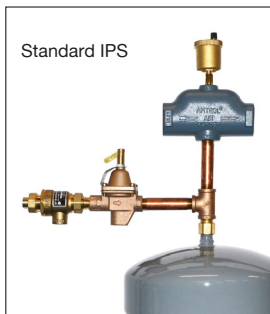

Standard IPS

Standard IPS Boiler Trim Kits

PROPPBTK-1STD
1" Standard IPS Boiler Trim Kit

PROPPBTK-114STD
1-1/4" Standard IPS Boiler Trim Kit

Deluxe IPS

Deluxe IPS Boiler Trim Kits

PROPPBTK-1DLX
1" Deluxe IPS Boiler Trim Kit