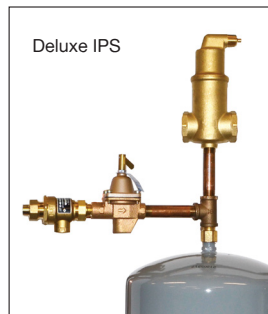

Standard IPS

Standard IPS Boiler Trim Kits

PROPPBTK-1STD
1" Standard IPS Boiler Trim Kit

PROPPBTK-114STD
1-1/4" Standard IPS Boiler Trim Kit

Deluxe IPS

Deluxe IPS Boiler Trim Kits

PROPPBTK-1DLX
1" Deluxe IPS Boiler Trim Kit