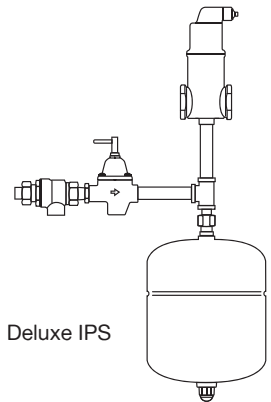

Deluxe Press Connections Boiler Trim Kits

PROPPBTK-1DLXPR
1" Deluxe Press Boiler Trim Kit

PROPPBTK-114DLXPR
1-1/4" Deluxe Press Boiler Trim Kit

Boiler Trim Kits

Standard

Deluxe IPS

Deluxe Sweat

Deluxe Press

Specifications

PurePro Standard IPS Boiler Trim Kits

#316483 PROPPBTK-1STD 1" Standard IPS Boiler Trim Kit	#316484 PROPPBTK-114STD 1-1/4" Standard IPS Boiler Trim Kit
AMT30	Amtrol® EX-30 4.4 Gallon Expansion Tank
AMT140-470	1/2" NPT Tank Service Check
AMT443 or AMT444	Amtrol Air Purger, 1" or 1-1/4"
AMT700QC	Amtrol Automatic Float Vent with Service Check
WATB911S-12	Watts 911S-12 Backflow Preventer & Fill Valve
NIP12X4BR	1/2" x 4" Brass Nipple (2)
BRA12T	1/2" Brass Tee (1)