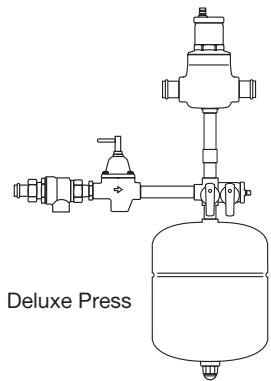

Deluxe Press Connections Boiler Trim Kits

PROPPBTK-1DLXPR
1" Deluxe Press Boiler Trim Kit

PROPPBTK-114DLXPR
1-1/4" Deluxe Press Boiler Trim Kit

Boiler Trim Kits

Standard

Deluxe IPS

Deluxe Sweat

Deluxe Press

Specifications

PurePro Standard IPS Boiler Trim Kits

#316483 PROPPBTK-1STD 1" Standard IPS Boiler Trim Kit	#316484 PROPPBTK-114STD 1-1/4" Standard IPS Boiler Trim Kit
AMT30	Amtrol® EX-30 4.4 Gallon Expansion Tank
AMT140-470	1/2" NPT Tank Service Check
AMT443 or AMT444	Amtrol Air Purger, 1" or 1-1/4"
AMT700QC	Amtrol Automatic Float Vent with Service Check
WATB911S-12	Watts 911S-12 Backflow Preventer & Fill Valve
NIP12X4BR	1/2" x 4" Brass Nipple (2)
BRA12T	1/2" Brass Tee (1)