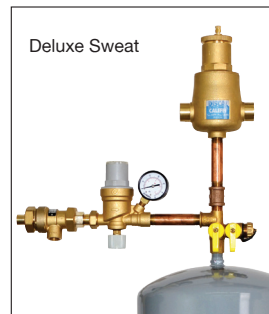

Standard IPS

Standard IPS Boiler Trim Kits

PROPPBTK-1STD
1" Standard IPS Boiler Trim Kit

PROPPBTK-114STD
1-1/4" Standard IPS Boiler Trim Kit

Deluxe IPS

Deluxe IPS Boiler Trim Kits

PROPPBTK-1DLX
1" Deluxe IPS Boiler Trim Kit

PROPPBTK-114DLX
1-1/4" Deluxe IPS Boiler Trim Kit

Deluxe Sweat

Deluxe Sweat Boiler Trim Kits

PROPPBTK-1DLXS
1" Deluxe Sweat Boiler Trim Kit

PROPPBTK-114DLXS
1-1/4" Deluxe Sweat Boiler Trim Kit

Deluxe Press Connections