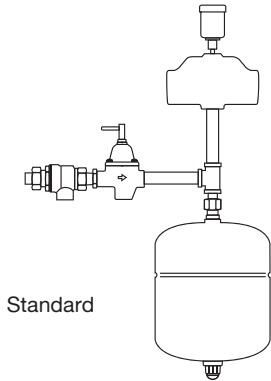

PROPPBTK-114DLX
1-1/4" Deluxe IPS Boiler Trim Kit

Deluxe Sweat

Deluxe Sweat Boiler Trim Kits

PROPPBTK-1DLXS
1" Deluxe Sweat Boiler Trim Kit

PROPPBTK-114DLXS
1-1/4" Deluxe Sweat Boiler Trim Kit

Deluxe Press Connections

Deluxe Press Connections Boiler Trim Kits

PROPPBTK-1DLXPR
1" Deluxe Press Boiler Trim Kit

PROPPBTK-114DLXPR
1-1/4" Deluxe Press Boiler Trim Kit

Boiler Trim Kits

Standard

Deluxe IPS

Deluxe Sweat

Deluxe Press