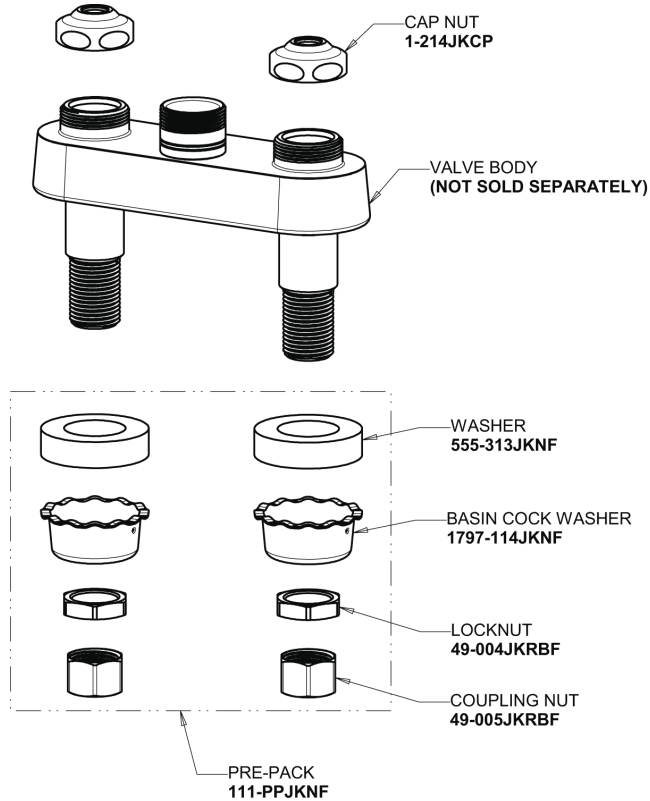

Repair Parts

895-317GN2AFCABCP

Deck-mounted manual sink faucet with 4" centers

CHICAGO FAUCETS®

Geberit Group

Base Parts:

5-1/4" Rigid / Swing Flow Control Gooseneck Spout GN2AFCJKABCP

4" Wristblade Handle 317-PRJKCP