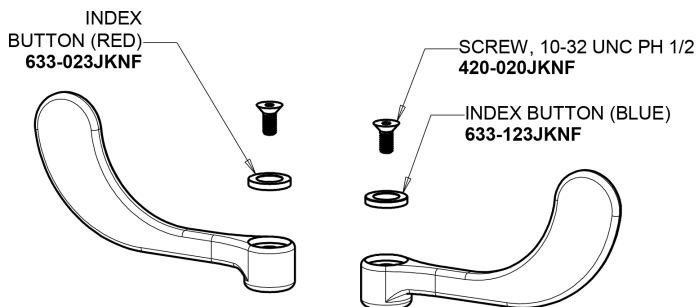

Repair Parts

895-317GN2AFCABCP

Deck-mounted manual sink faucet with 4" centers

CHICAGO FAUCETS®

Geberit Group

Base Parts:

5-1/4" Rigid / Swing Flow Control Gooseneck Spout GN2AFCJKABCP

4" Wristblade Handle 317-PRJKCP

Quaturn Compression Cartridge (pair) 1-099XTJKABNF (right) 1-100XTJKABNF (left)

For Technical Assistance:

Phone: 800-TEC-TRUE (832-8783)

Email: techsupport.us@chicago faucets.com

2100 South Clearwater Drive