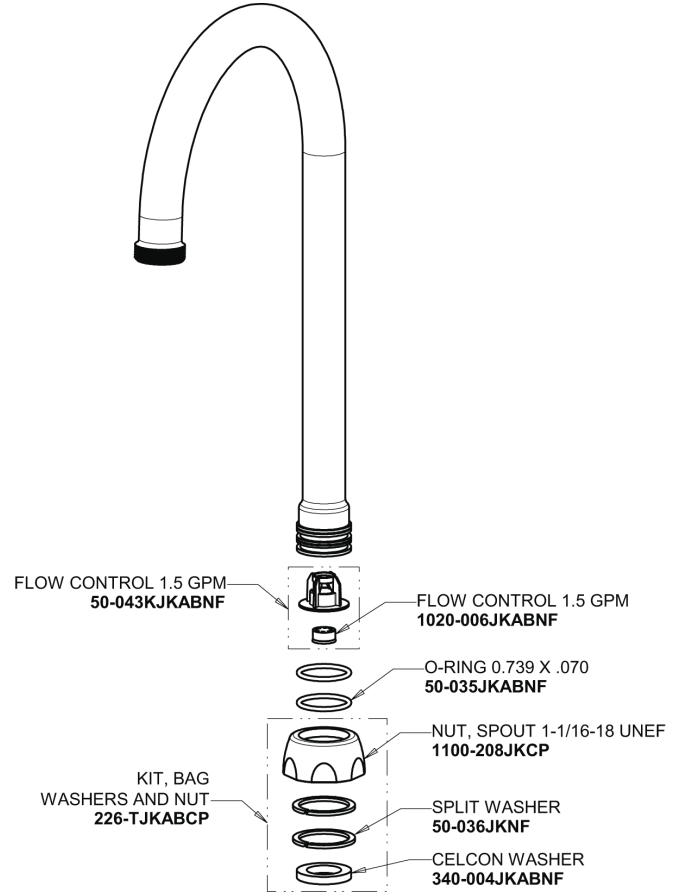

Repair Parts

895-317GN2AFCABCP

Deck-mounted manual sink faucet with 4" centers

CHICAGO FAUCETS®

Geberit Group

Base Parts:

5-1/4" Rigid / Swing Flow Control Gooseneck Spout GN2AFCJKABCP

4" Wristblade Handle 317-PRJKCP

Quaturn Compression Cartridge (pair) 1-099XTJKABNF (right) 1-100XTJKABNF (left)

For Technical Assistance:

Phone: 800-TEC-TRUE (832-8783)

Email: techsupport.us@chicago faucets.com

2100 South Clearwater Drive