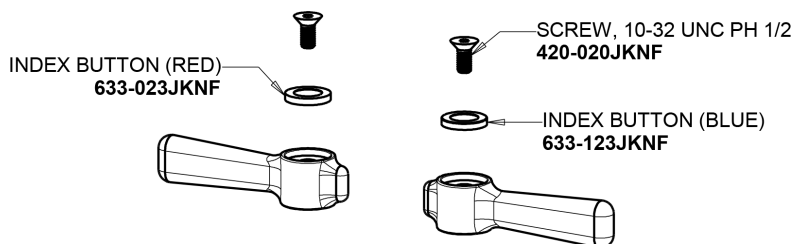

Ceramic 1/4-Turn Cartridge (pair)
1-099XKJKABNF (right)
1-100XKJKABNF (left)