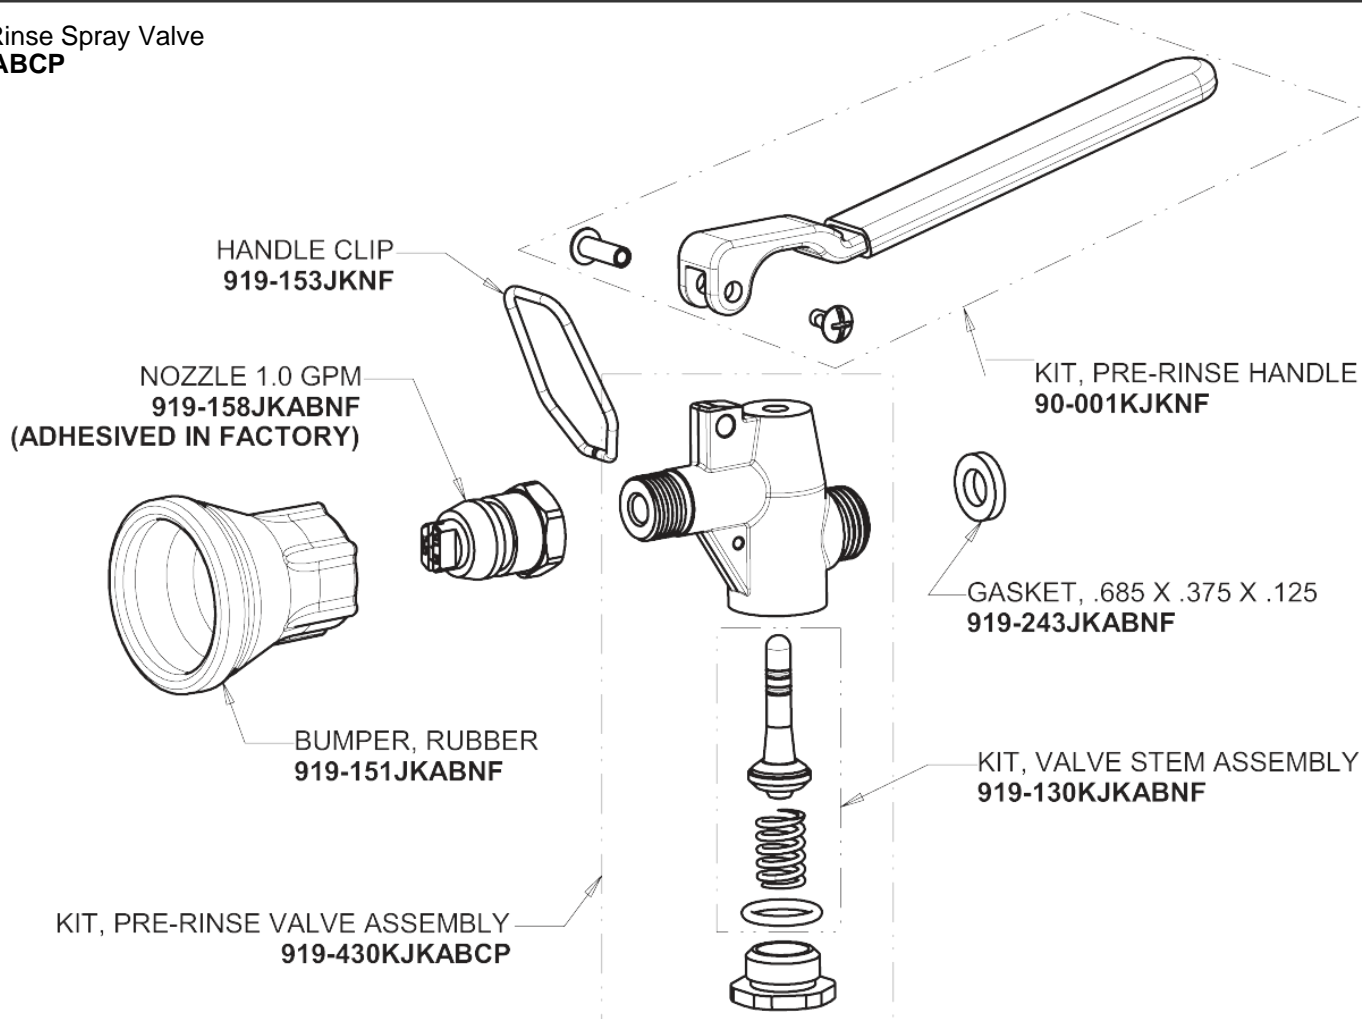

# Repair Parts

919-XKLBCP

Pre-rinse fitting, single-hole mount

# CHICAGO FAUCETS®

Geberit Group

Pre-Rinse Spray Valve  
90-LABCP

2-3/8" Lever Handle  
369-PRJKCP

Ceramic 1/4-Turn Cartridge (pair)  
1-099XKJKABNF (right)  
1-100XKJKABNF (left)