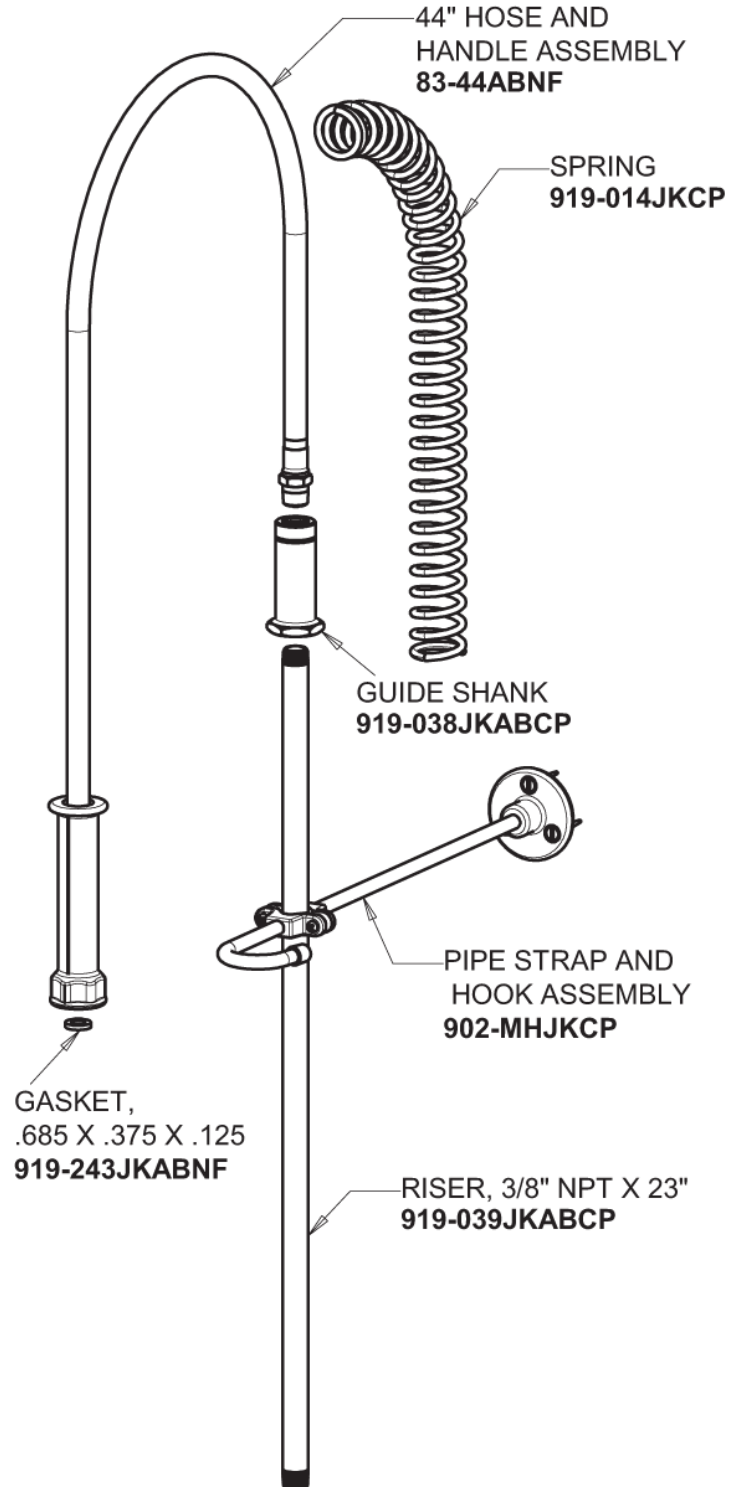

# Repair Parts

919-XKLBCP

Pre-rinse fitting, single-hole mount

# CHICAGO FAUCETS®

Geberit Group

919 Series Base with Female Spout Connection and Tailpieces

## Base Parts:

Pre-Rinse Riser 919-SLEAABCP