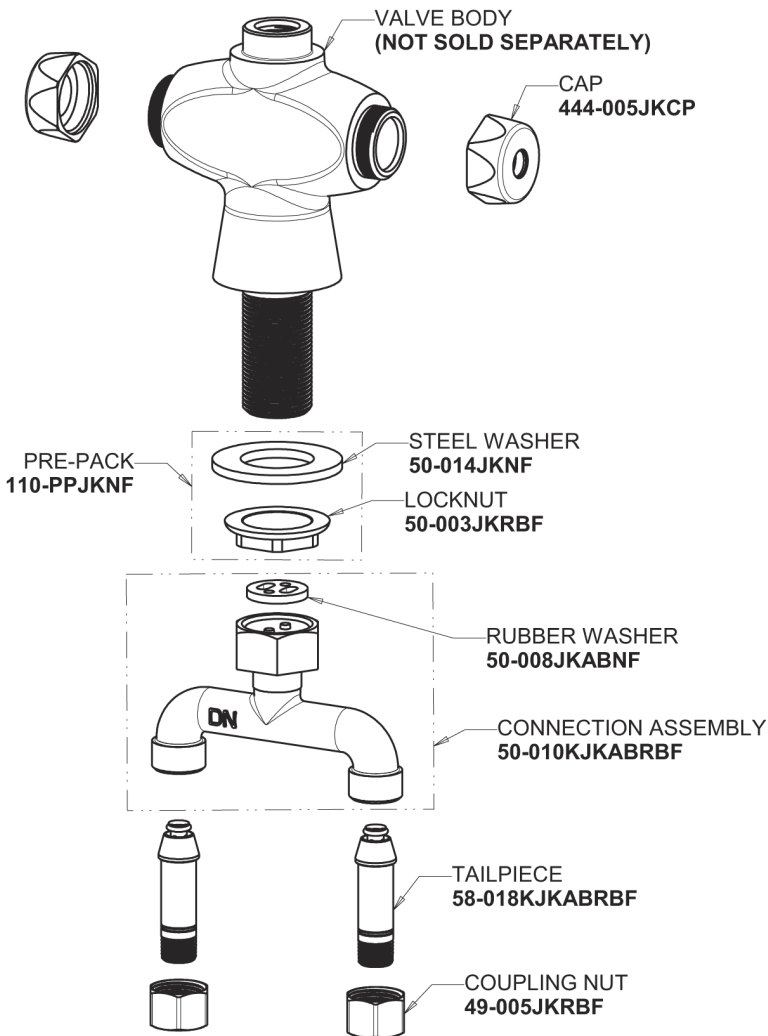

# Repair Parts

919-XKLBCP

Pre-rinse fitting, single-hole mount

# CHICAGO FAUCETS®

Geberit Group

919 Series Base with Female Spout Connection and Tailpieces

## Base Parts:

Pre-Rinse Riser 919-SLEAABCP