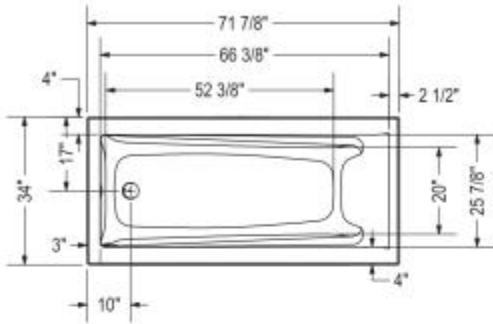

# Exhibit 7234 Acrylic Drop-in Bathtub

**Model number:**

106223-003-001

**Dimensions:** 71.875" x 34" x 18"

**Installation:** Drop-in

**Material:** Acrylic

# Exhibit 7234 Acrylic Drop-in Bathtub

**Model number:**

106223-003-001

**Dimensions:** 71.875" x 34" x 18"

**Installation:** Drop-in

**Material:** Acrylic

All dimensions are approximate.  
 Structure measurement must be verified against the unit to ensure proper fit.

## Dimensions

72 x 34 x 18 In.  
 (1826 x 864 x 457 mm)

## Deck Width

4 In. - 102 mm