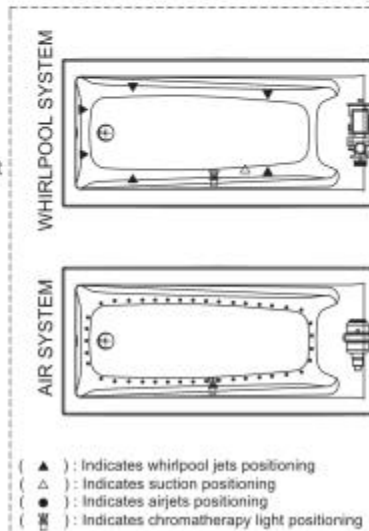

# Exhibit 7234 Acrylic Drop-in Bathtub

**Model number:**

106223-003-001

**Dimensions:** 71.875" x 34" x 18"

**Installation:** Drop-in

**Material:** Acrylic

All dimensions are approximate.  
 Structure measurement must be verified against the unit to ensure proper fit.

## Dimensions

72 x 34 x 18 In.  
 (1826 x 864 x 457 mm)