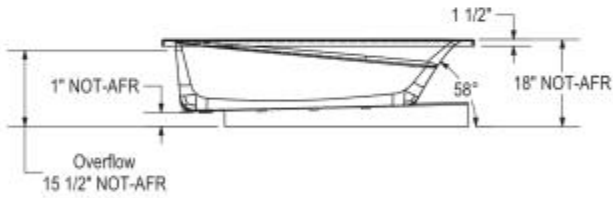

# Exhibit 7234 Acrylic Drop-in Bathtub

**Model number:**

106223-003-001

**Dimensions:** 71.875" x 34" x 18"

**Installation:** Drop-in

**Material:** Acrylic

All dimensions are approximate.  
 Structure measurement must be verified against the unit to ensure proper fit.

## Dimensions

72 x 34 x 18 In.  
 (1826 x 864 x 457 mm)