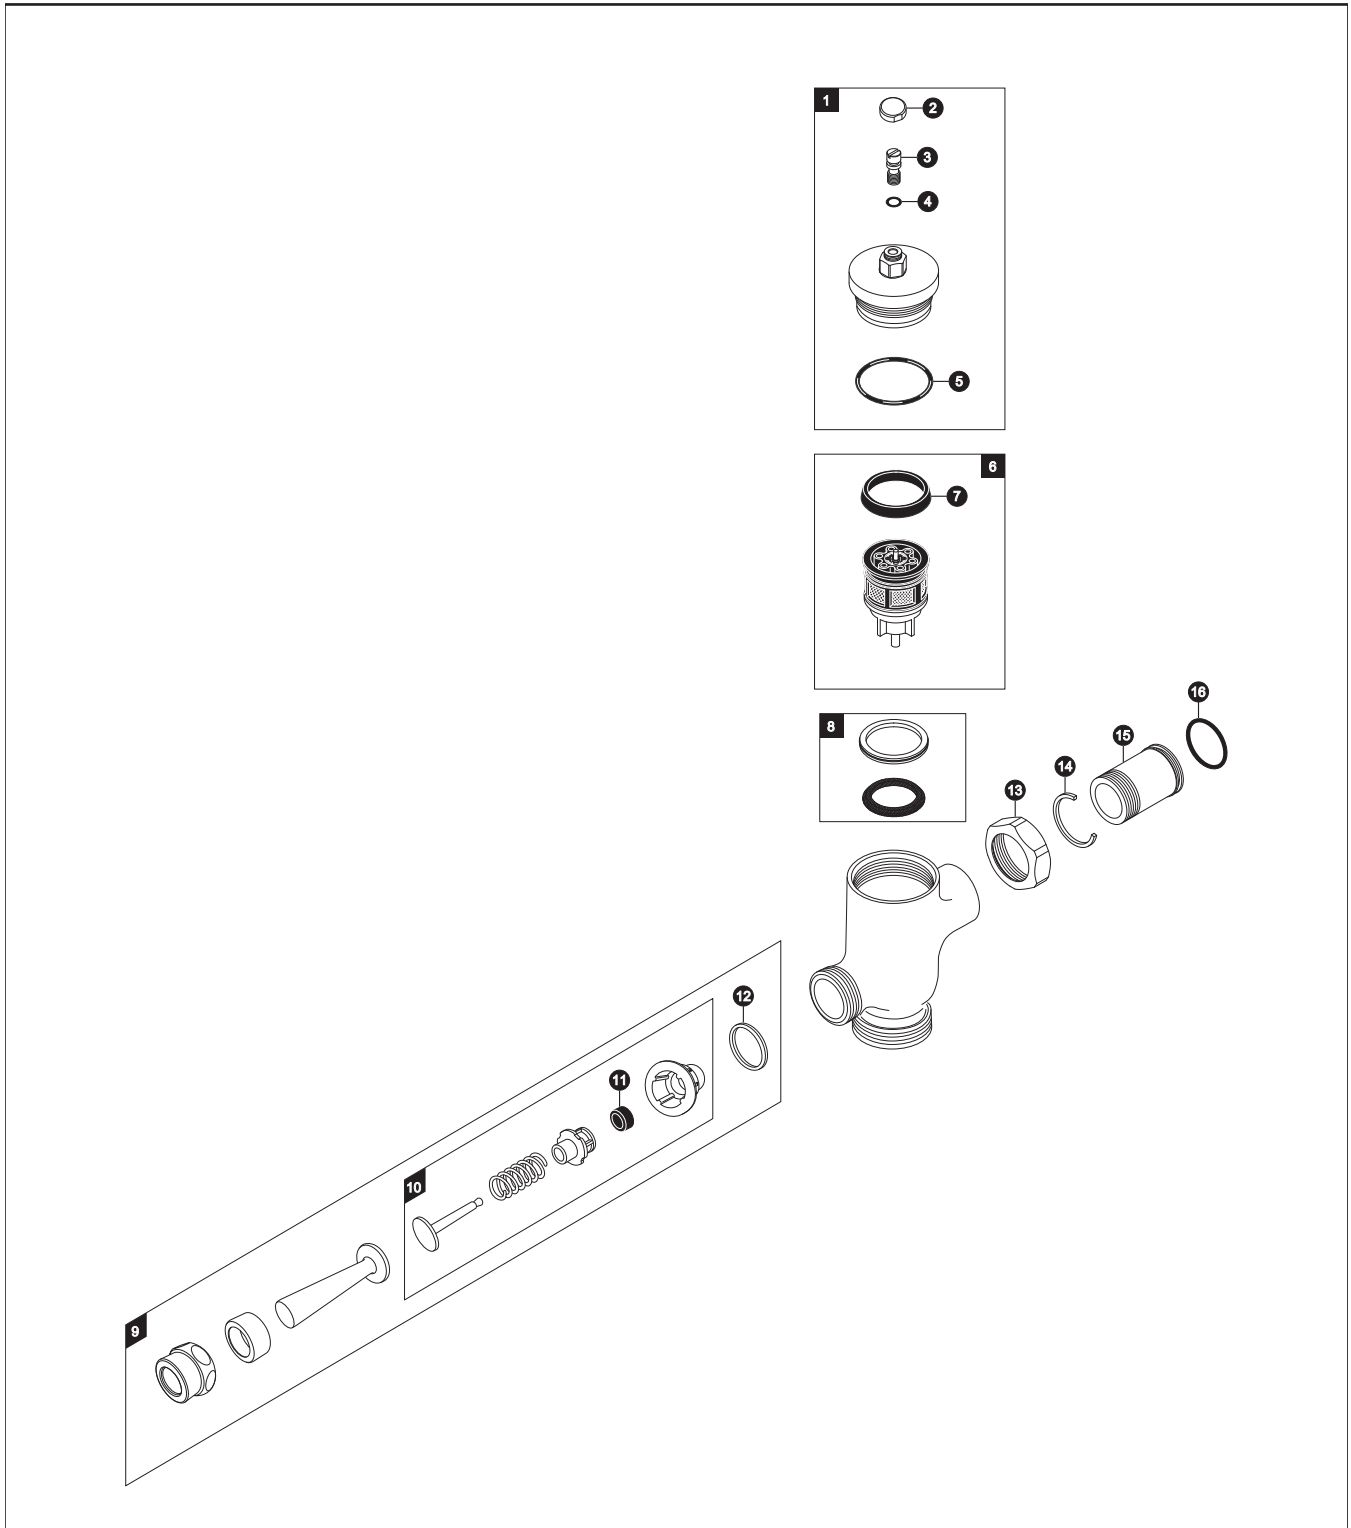

TMT1LN#CP Series

TMT1LN32#CP
TMT1LN#CP

Manual Toilet Flush Valve, Exposed - 1.28 GPF Non-Hold Open

TMT1LN#CP Series

TMT1LN32#CP
TMT1LN#CP

Manual Toilet Flush Valve, Exposed - 1.28 GPF Non-Hold Open

Item	Part	Description	Price	Item	Part	Description	Price
1	THU3026	Valve Cover Set					
2	TH305SV108	Screw Cap (MFV & Angle Stop)					
3	TH305SV110	Adjustment Screws (Toilet)(10 Pieces)					
4	TH305SV111	O-Rings (Cap Screw)(10 Pieces)					
5	TH305SV112	O-Rings (Valve Guide)(10 Pieces)					
6	TH323V100	Piston Valve Assembly					
7	TH305SV103	U-Packing (For Piston)(10 Pieces)					
8	TH321	Seal Washer Kit					
9	THYD9	Lever Assembly					
10	THY326	Push Button Assembly					
11	TH302RV100	Gaskets (U-Packing)(10 Pieces)					
12	TH305SV104	Fiber Washers (10 Pieces)					
13	TH305SV113	Nut					
14	TH305SV105	Locking Rings (10 Pieces)					
15	TH305SV114	Tail Piece					
16	TH305SV106	O-Rings (Tail Piece)(10 Pieces)					

Vacuum Breaker Sets

VB9CP-32 Exposed - Top Spud (1-1/2" Outlet)

Notes

For additional information, refer to the individual vacuum breaker parts sheets.

Product Number Explanations

Flush Valve
(T) Fitting
(M) Manual
(T) Toilet 1.6 Gpf
(1) Exposed
(L) 1.28 Gpf
(N) Neutral Rough-In
(3) 1-1/2" Outlet
(2) Top Spud
(#CP) Chrome Finish