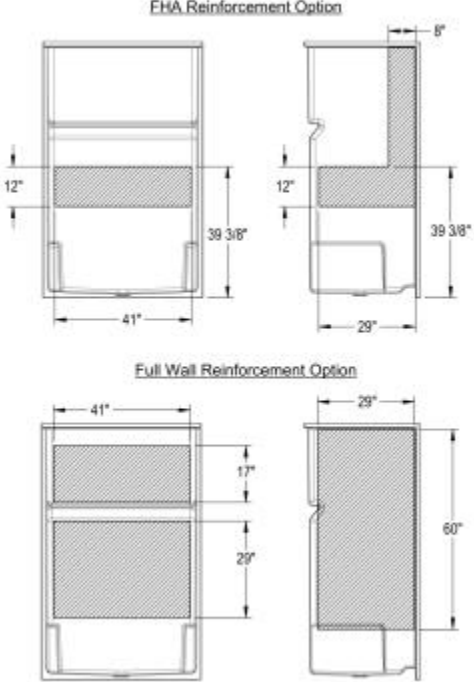

Icon SH4834 AcryIX™ Alcove One-Piece Shower

Model number:

141493-000-002-000

Dimensions: 48" x 33.5" x 75.5"

Installation: Alcove

Material: AcryIX™

Dimensions
48 x 33 1/2 x 75 1/2 In.
(1219 x 851 x 1918 mm)

Weight
135 lbs - 61 kg

Shape
Rectangular

Pieces
1

Drain location:
Center