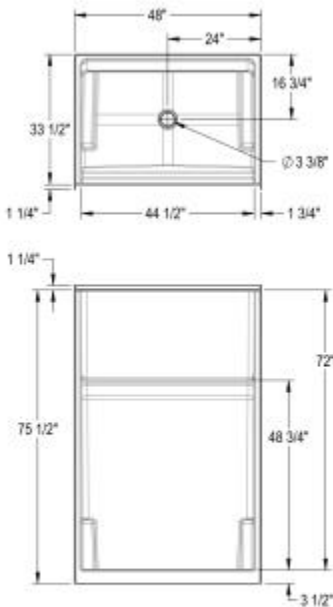

Icon SH4834 AcryIX™ Alcove One-Piece Shower

Model number:

141493-000-002-000

Dimensions: 48" x 33.5" x 75.5"

Installation: Alcove

Material: AcryIX™

Dimensions
48 x 33 1/2 x 75 1/2 In.
(1219 x 851 x 1918 mm)

Weight
135 lbs - 61 kg

Shape
Rectangular

Pieces
1

Drain location:
Center