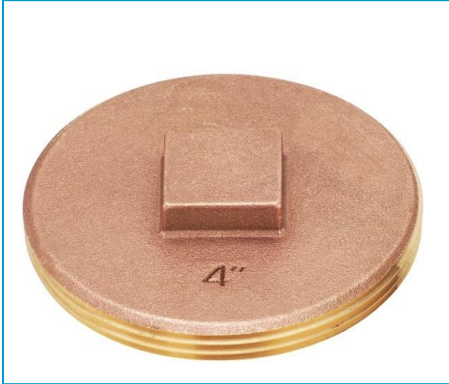

# CP - CPC Brass Cleanout Plugs

### CP - Raised Head

### CPC - Countersunk Square Head

### DIMENSIONS

Part #	Size (C)	A	B
CPC-150	1-1/2"	0.63	0.44
CPC-200	2"	0.80	0.43
CPC-250	2-1/2"	0.90	0.42
CPC-300	3"	1.14	0.47
CPC-350	3-1/2"	0.98	0.46
CPC-400	4"	1.15	0.46
CPC-500	5"	1.44	0.52
CPC-600	6"	1.23	0.64
CPC-800	8"	1.50	0.65