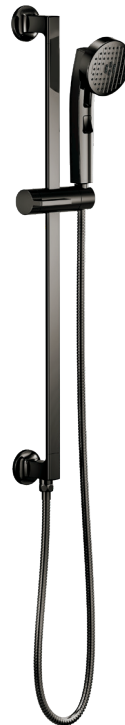

Multi-Function Slide Bar Handshower
88706